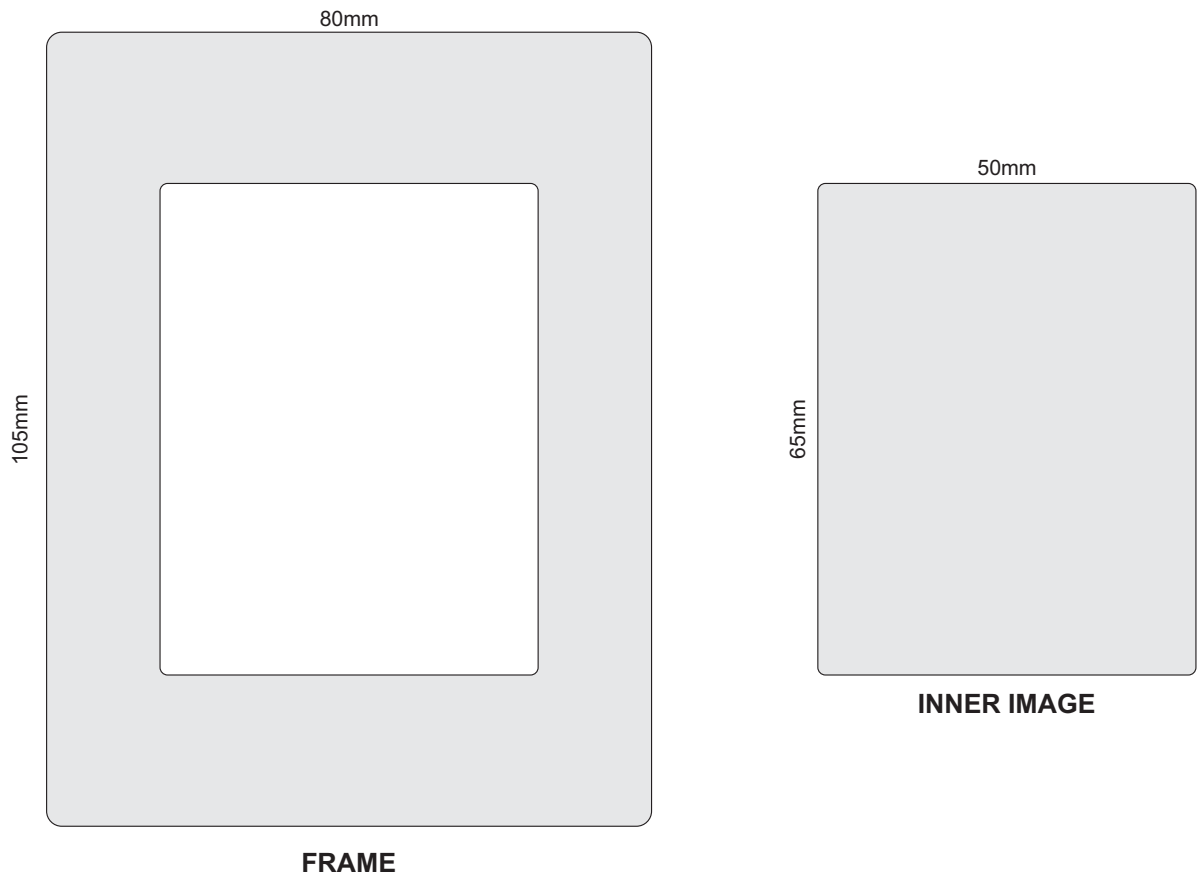

100% of Actual Size  
Digital Print

100% of Actual Size  
Digital Print Template

Blue Line = The SIGNIFICANT PRINT AREA

(Keep all critical images & text within this box)

Black Line = Maximum print area

Pink Line = Bleed off to here