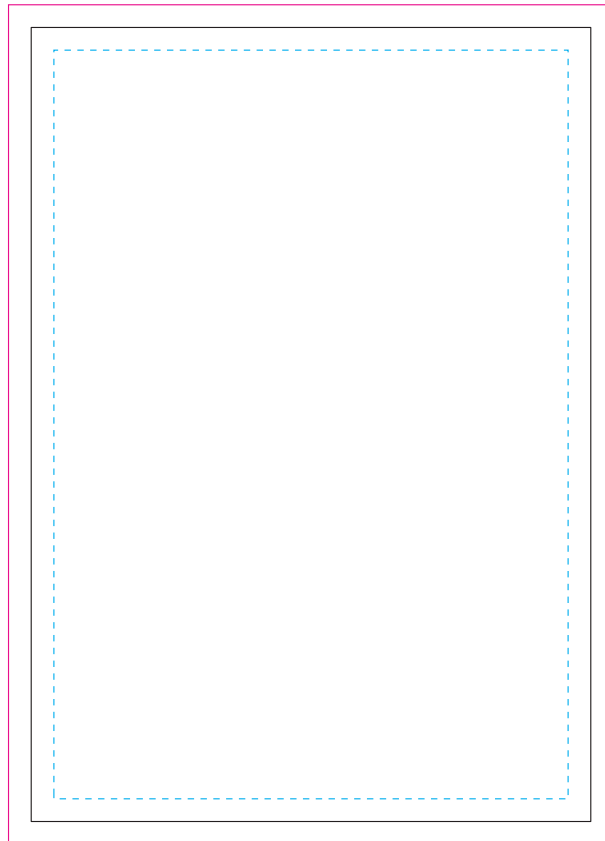

100% of Actual Size  
Offset Printing

Note Pad : A7 (74mm x 105mm)

Blue Line = The SIGNIFICANT PRINT AREA  
(Keep all critical images & text within this box)  
Black Line = Maximum print area  
Pink Line = Bleed off to here