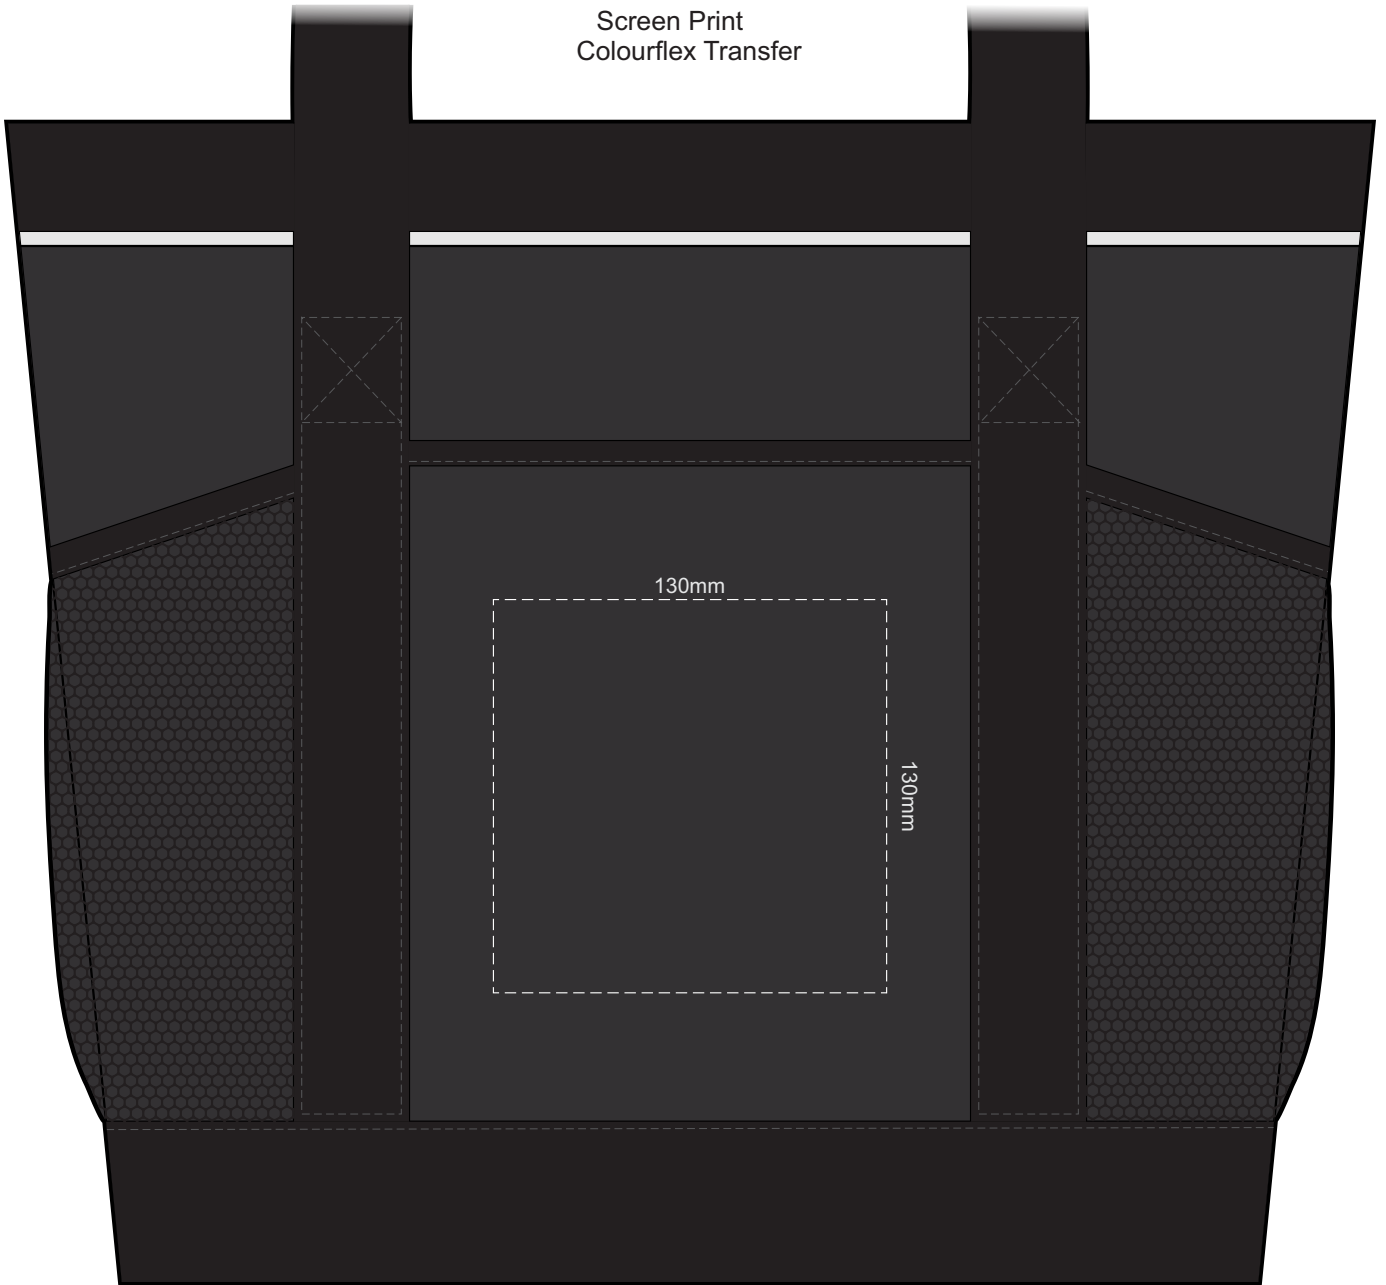

40% of Actual Size  
Screen Print  
Colourflex Transfer

40% of Actual Size  
Embroidery

80mm

40mm