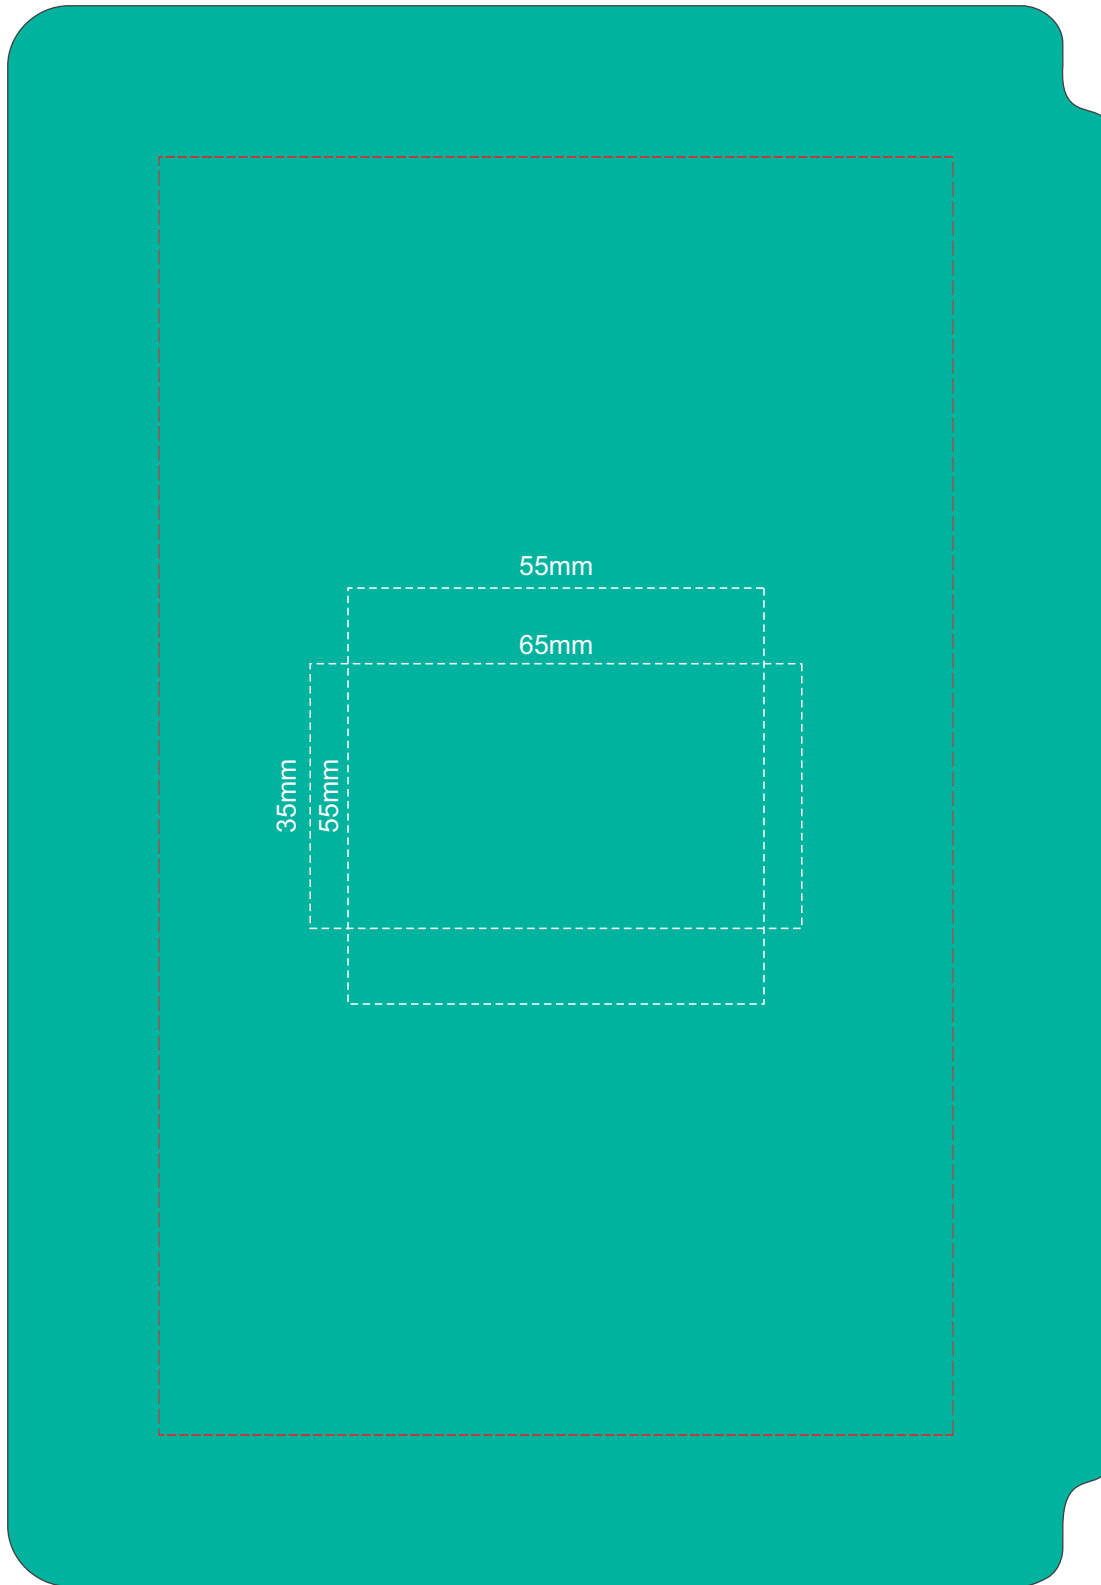

100% of Actual Size
Pad Print

Branding area can be moved **anywhere within the red line.**

100% of Actual Size
Pad Print

Branding area can be moved **anywhere within the red line.**

100% of Actual Size
Screen Print (One Colour)

100% of Actual Size
Direct Digital

100% of Actual Size
Thermo Debossing
Thermo Debossing XL

Print area 100 x 100mm is moveable within the XL deboss area and can rotate to suit.

100% of Actual Size
Pad Print (back)

Branding area can be moved **anywhere within the red line.**

100% of Actual Size
Thermo Debossing (back)
Thermo Debossing XL (back)

Print area 100 x 100mm is moveable within the XL deboss area and can rotate to suit.