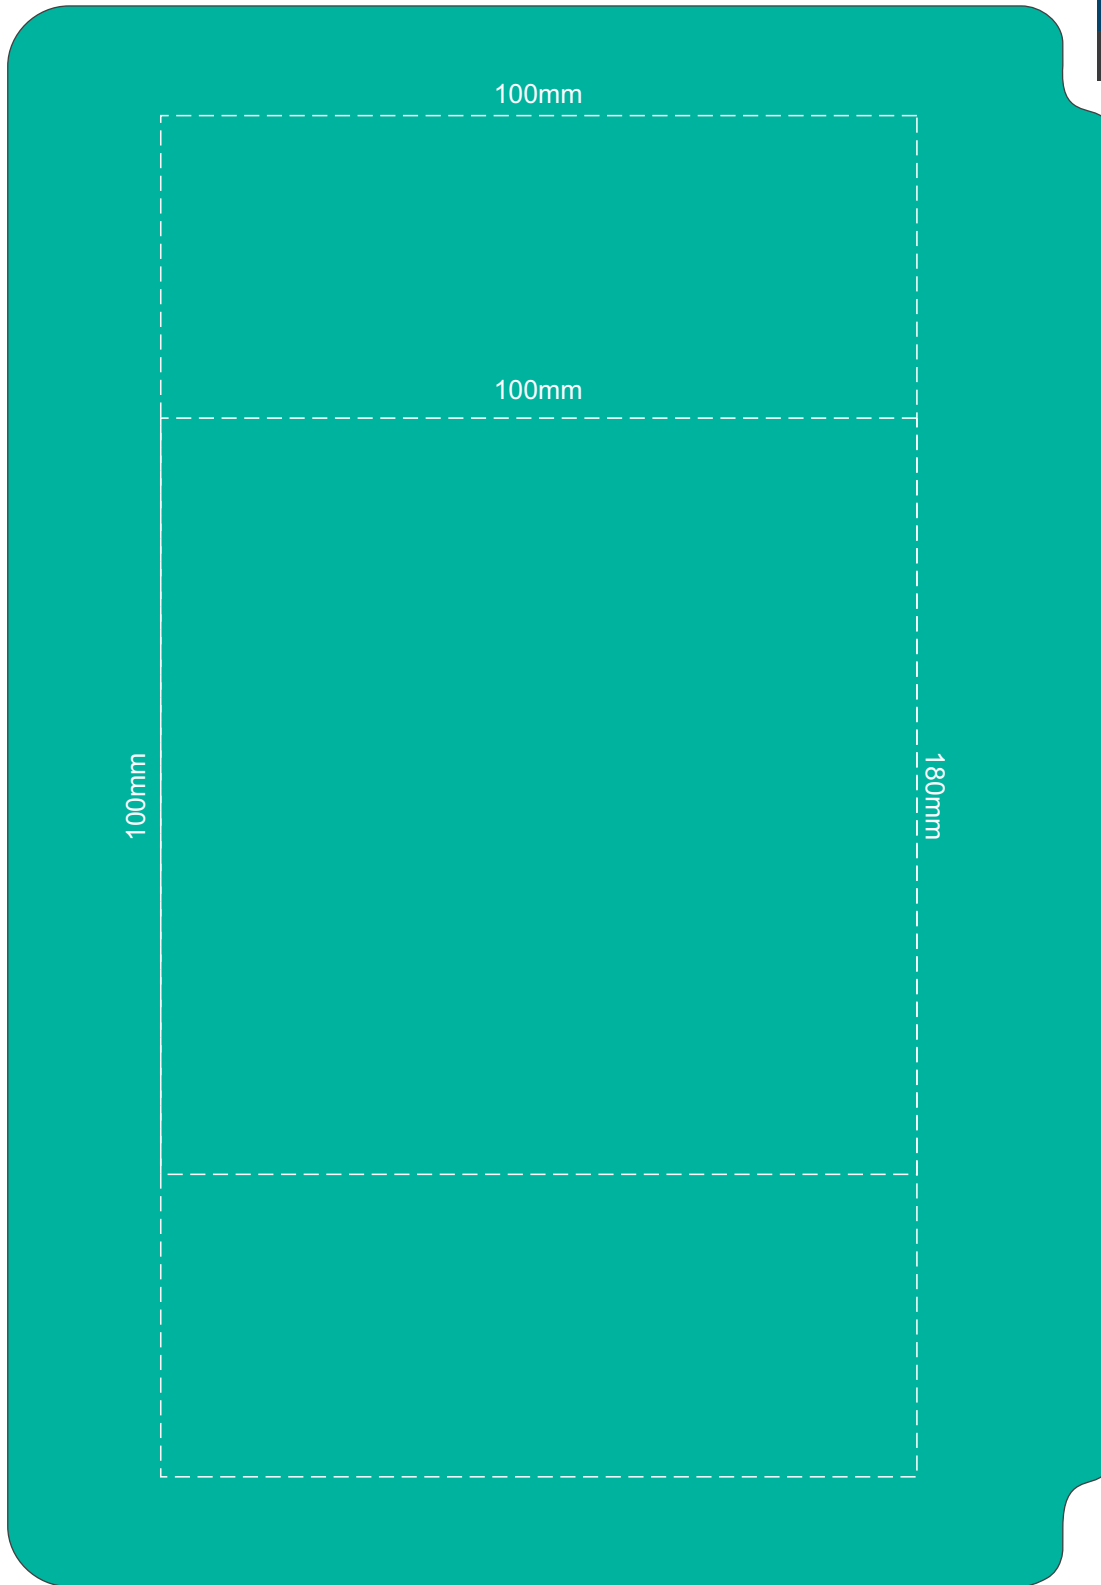

100% of Actual Size
Pad Print

Branding area can be moved **anywhere within the red line.**

100% of Actual Size
Pad Print

Branding area can be moved **anywhere within the red line.**

100% of Actual Size
Screen Print (One Colour)

100% of Actual Size
Direct Digital

100% of Actual Size
Thermo Debossing
Thermo Debossing XL

Print area 100 x 100mm is moveable within the XL deboss area and can rotate to suit.

100% of Actual Size
Pad Print (back)

Branding area can be moved **anywhere within the red line.**

100% of Actual Size
Thermo Debossing (back)
Thermo Debossing XL (back)

Print area 100 x 100mm is moveable within the XL deboss area and can rotate to suit.