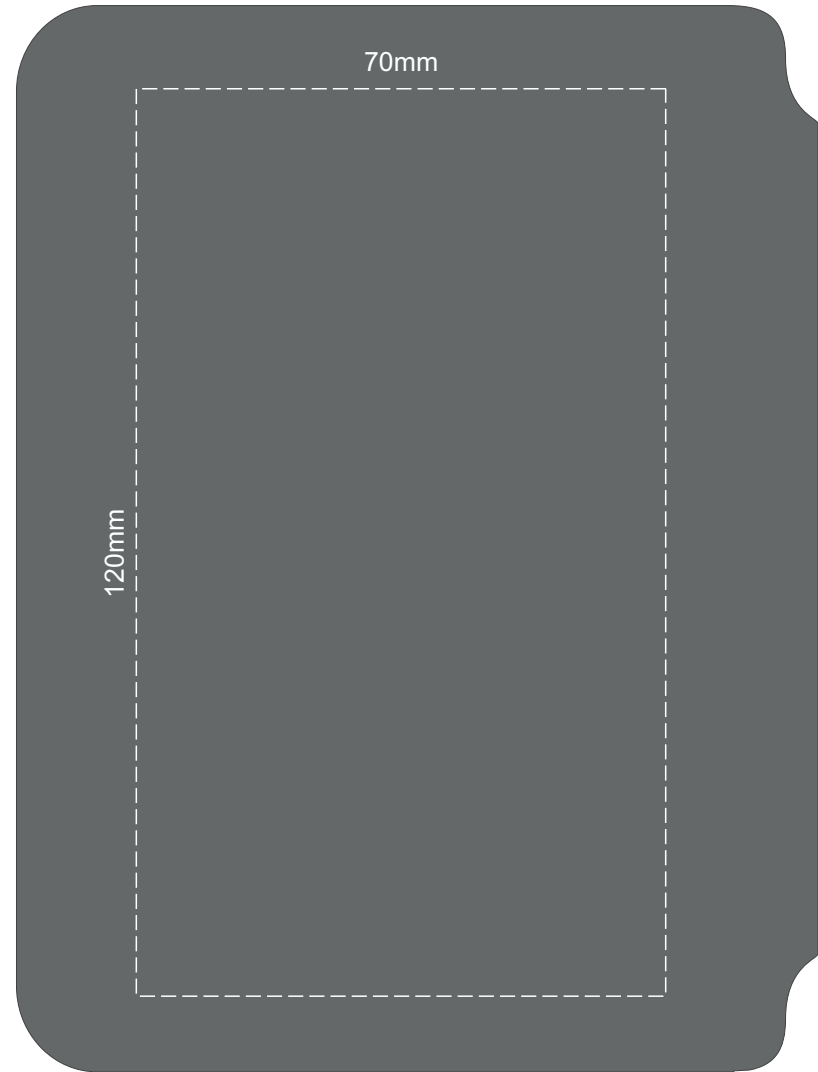

100% of Actual Size
Pad Print

Branding area can be moved **anywhere within the red line.**

100% of Actual Size
Pad Print (Back)

Branding area can be moved **anywhere within the red line.**

100% of Actual Size
Pad Print

Branding area can be moved **anywhere within the red line.**

100% of Actual Size
Pad Print (Back)

Branding area can be moved **anywhere within the red line.**

100% of Actual Size
Screen Print (One Colour)

100% of Actual Size
Screen Print (One Colour)
(Back)

100% of Actual Size
Direct Digital

100% of Actual Size
Direct Digital (Back)

100% of Actual Size
Thermo Debossing

100% of Actual Size
Thermo Debossing (Back)