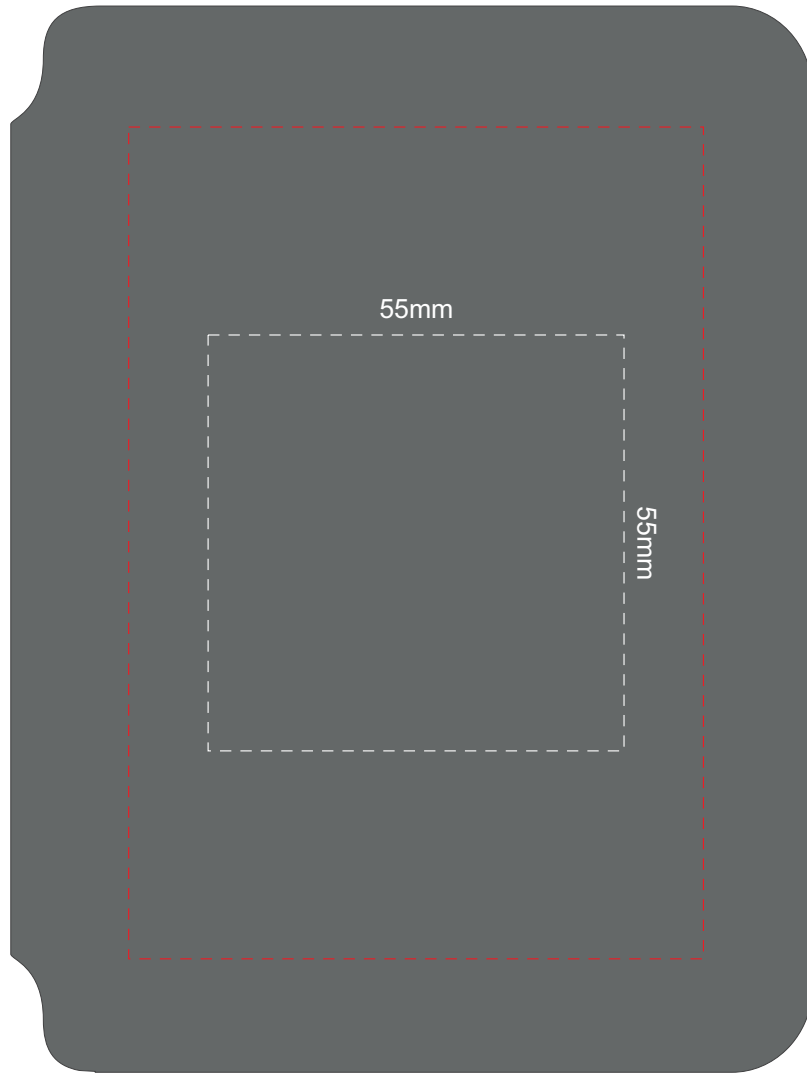

100% of Actual Size
Pad Print

Branding area can be moved **anywhere within the red line.**

100% of Actual Size
Pad Print (Back)

Branding area can be moved **anywhere within the red line.**

100% of Actual Size
Pad Print

Branding area can be moved **anywhere within the red line.**

100% of Actual Size
Pad Print (Back)

Branding area can be moved **anywhere within the red line.**

100% of Actual Size
Screen Print (One Colour)

100% of Actual Size
Screen Print (One Colour)
(Back)

100% of Actual Size
Direct Digital

100% of Actual Size
Direct Digital (Back)

100% of Actual Size
Thermo Debossing

100% of Actual Size
Thermo Debossing (Back)