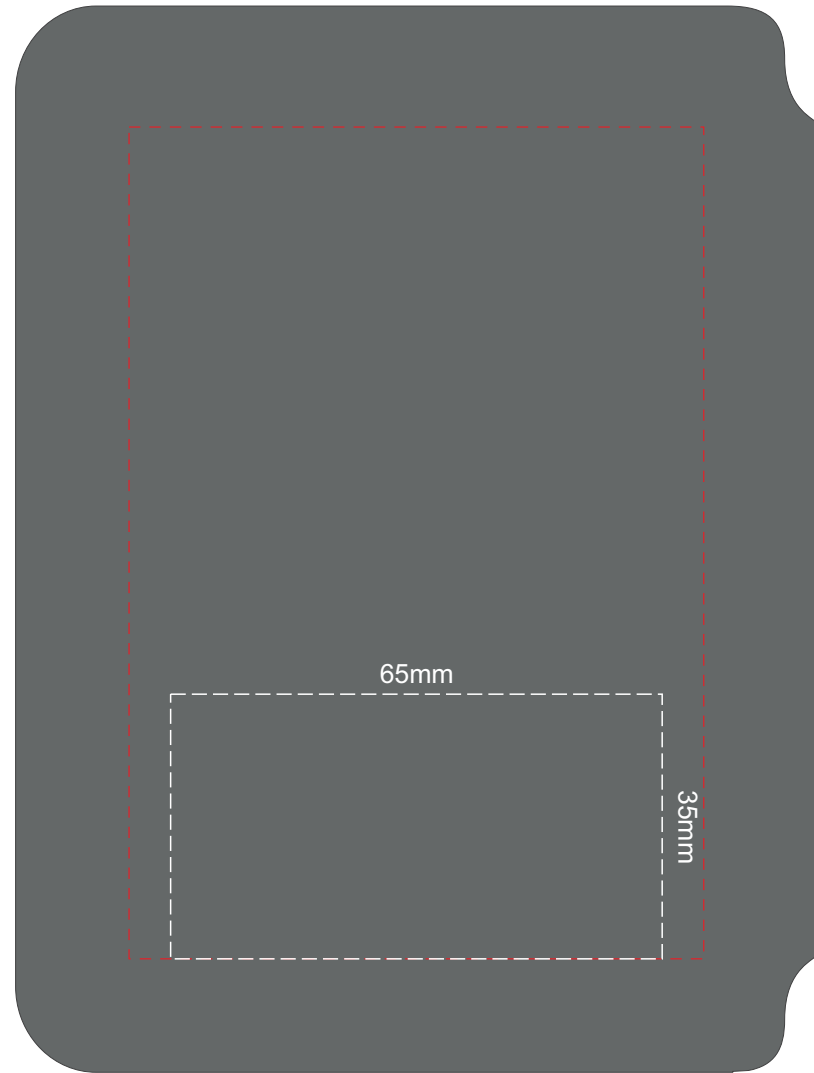

100% of Actual Size
Pad Print

Branding area can be moved **anywhere within the red line.**

100% of Actual Size
Pad Print (Back)

Branding area can be moved **anywhere within the red line.**

100% of Actual Size
Pad Print

Branding area can be moved **anywhere within the red line.**

100% of Actual Size
Pad Print (Back)

Branding area can be moved **anywhere within the red line.**

100% of Actual Size
Screen Print (One Colour)

100% of Actual Size
Screen Print (One Colour)
(Back)

100% of Actual Size
Direct Digital

100% of Actual Size
Direct Digital (Back)

100% of Actual Size
Thermo Debossing

100% of Actual Size
Thermo Debossing (Back)