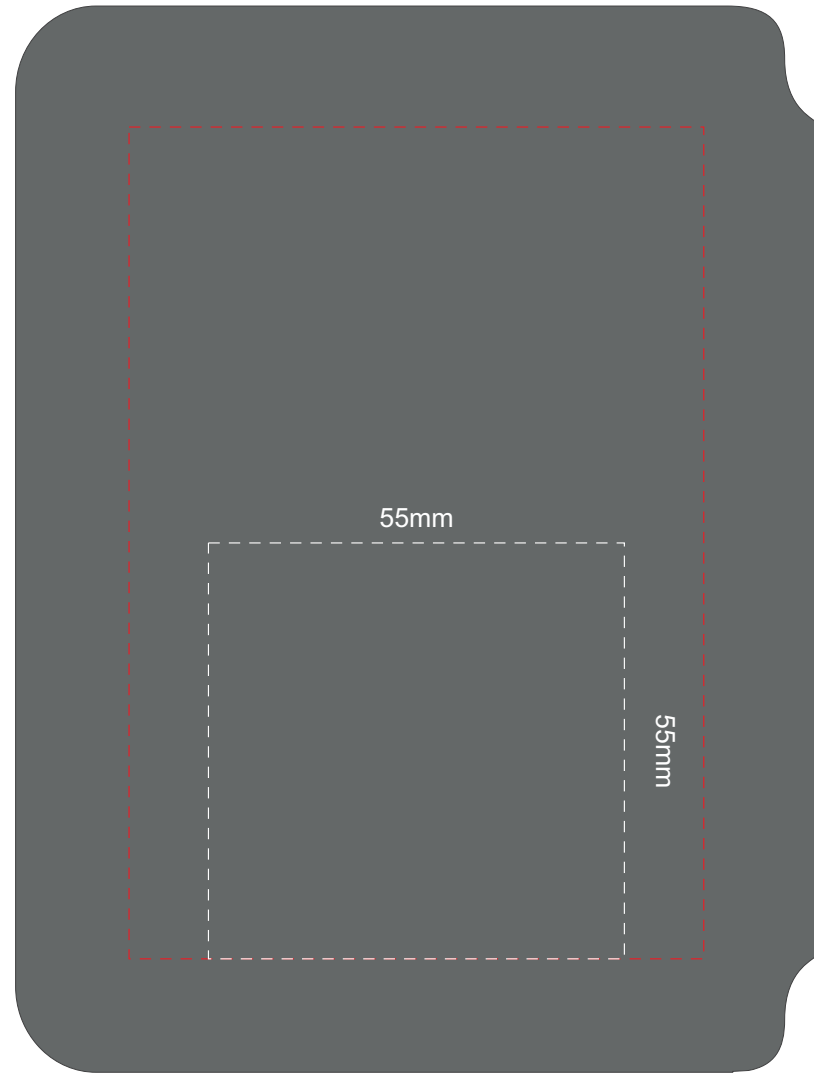

100% of Actual Size
Pad Print

Branding area can be moved **anywhere within the red line.**

100% of Actual Size
Pad Print (Back)

Branding area can be moved **anywhere within the red line.**

100% of Actual Size
Pad Print

Branding area can be moved **anywhere within the red line.**

100% of Actual Size
Pad Print (Back)

Branding area can be moved **anywhere within the red line.**

100% of Actual Size
Screen Print (One Colour)

100% of Actual Size
Screen Print (One Colour)
(Back)

100% of Actual Size
Direct Digital

100% of Actual Size
Direct Digital (Back)

100% of Actual Size
Thermo Debossing

100% of Actual Size
Thermo Debossing (Back)