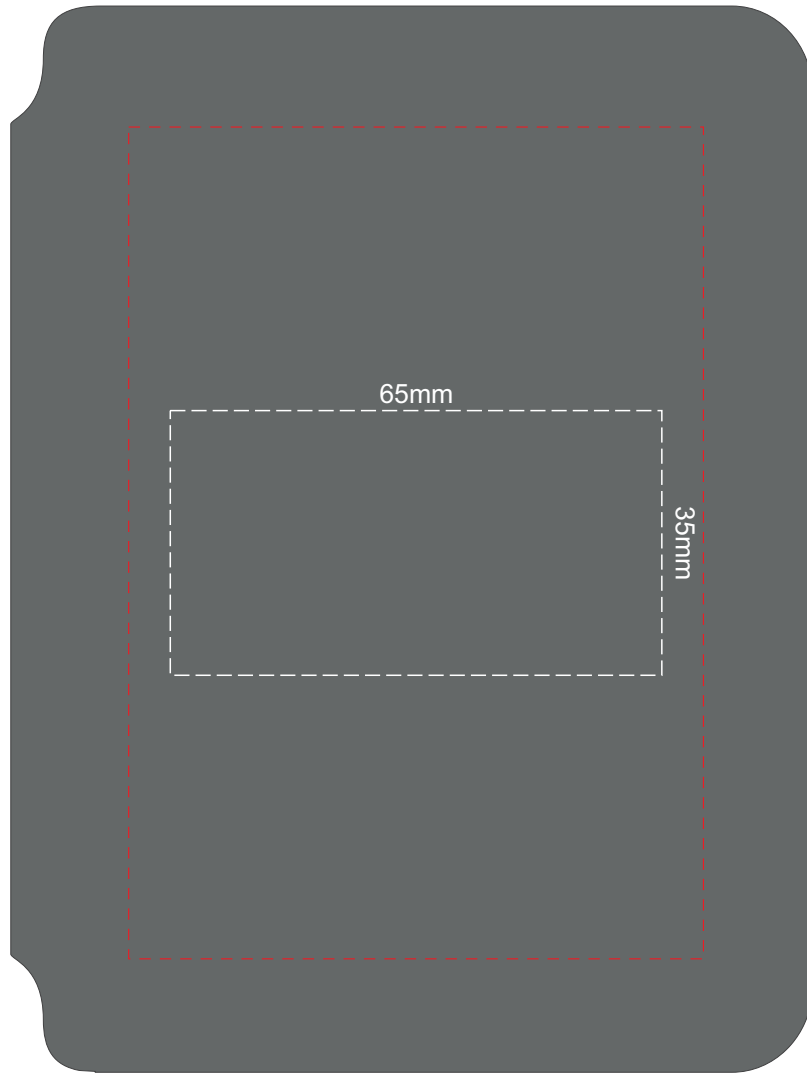

100% of Actual Size
Pad Print

Branding area can be moved **anywhere within the red line.**

100% of Actual Size
Pad Print (Back)

Branding area can be moved **anywhere within the red line.**

100% of Actual Size
Pad Print

Branding area can be moved **anywhere within the red line.**

100% of Actual Size
Pad Print (Back)

Branding area can be moved **anywhere within the red line.**

100% of Actual Size
Screen Print (One Colour)

100% of Actual Size
Screen Print (One Colour)
(Back)

100% of Actual Size
Direct Digital

100% of Actual Size
Direct Digital (Back)

100% of Actual Size
Thermo Debossing

100% of Actual Size
Thermo Debossing (Back)