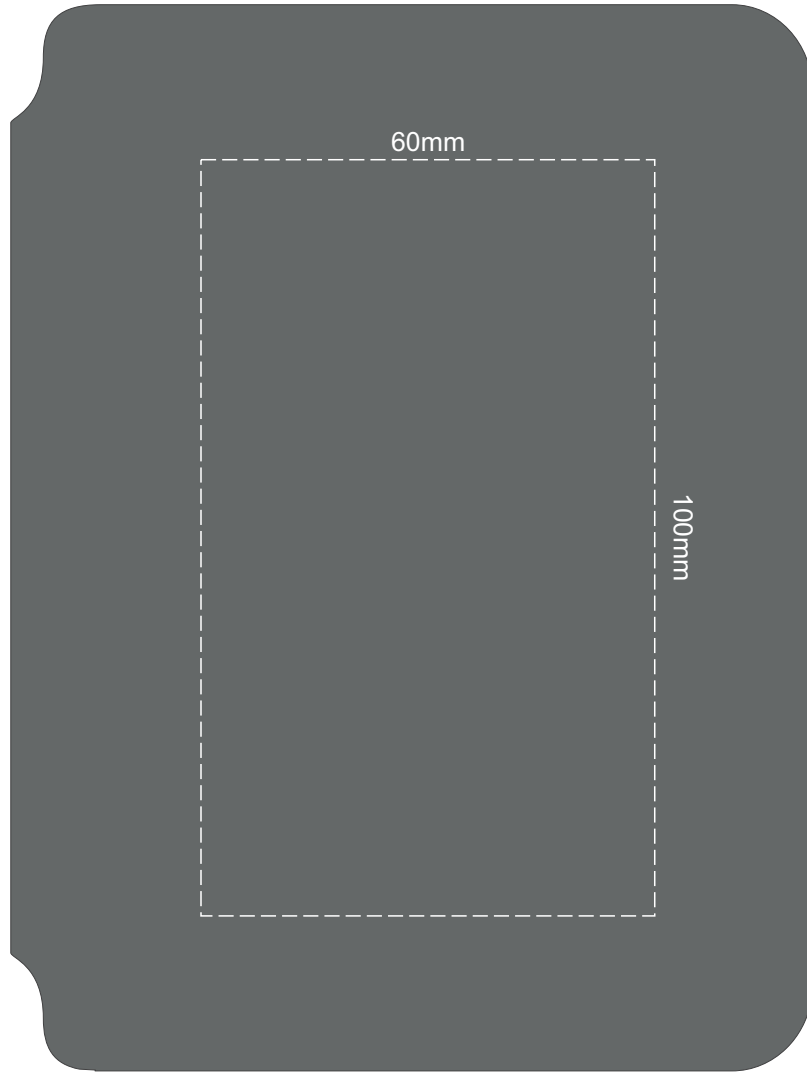

100% of Actual Size
Pad Print

Branding area can be moved **anywhere within the red line.**

100% of Actual Size
Pad Print (Back)

Branding area can be moved **anywhere within the red line.**

100% of Actual Size
Pad Print

Branding area can be moved **anywhere within the red line.**

100% of Actual Size
Pad Print (Back)

Branding area can be moved **anywhere within the red line.**

100% of Actual Size
Screen Print (One Colour)

100% of Actual Size
Screen Print (One Colour)
(Back)

100% of Actual Size
Direct Digital

100% of Actual Size
Direct Digital (Back)

100% of Actual Size
Thermo Debossing

100% of Actual Size
Thermo Debossing (Back)