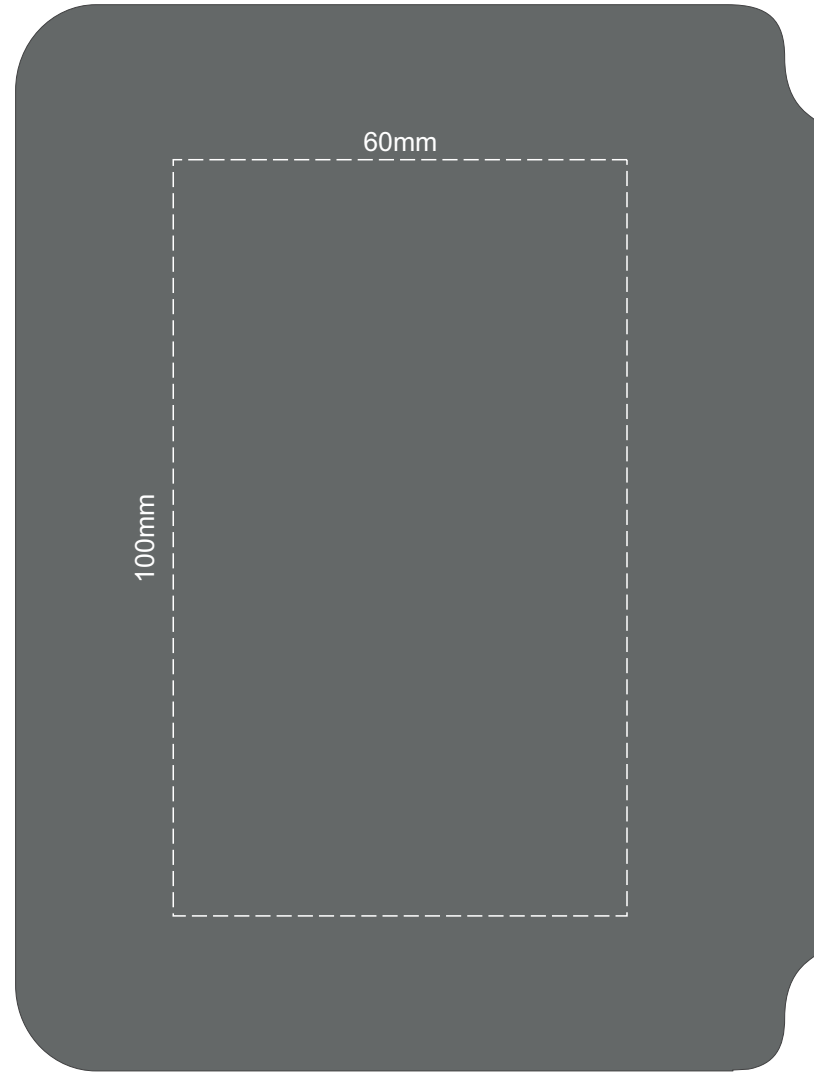

100% of Actual Size
Pad Print

Branding area can be moved **anywhere within the red line.**

100% of Actual Size
Pad Print (Back)

Branding area can be moved **anywhere within the red line.**

100% of Actual Size
Pad Print

Branding area can be moved **anywhere within the red line.**

100% of Actual Size
Pad Print (Back)

Branding area can be moved **anywhere within the red line.**

100% of Actual Size
Screen Print (One Colour)

100% of Actual Size
Screen Print (One Colour)
(Back)

100% of Actual Size
Direct Digital

100% of Actual Size
Direct Digital (Back)

100% of Actual Size
Thermo Debossing

100% of Actual Size
Thermo Debossing (Back)