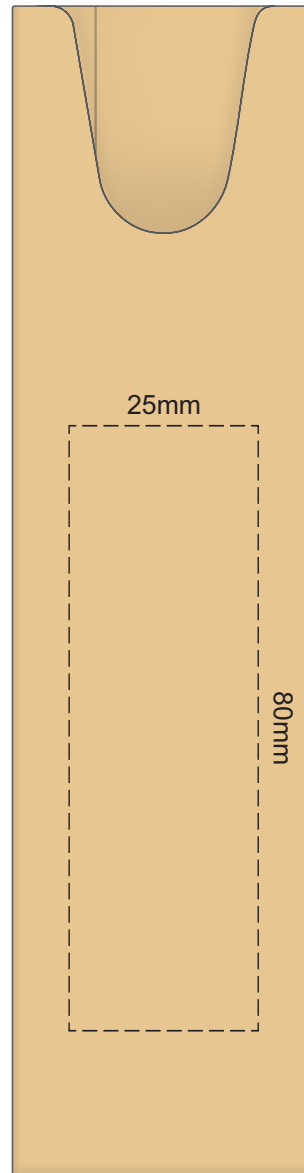

100% of Actual Size
Pad Print

100% of Actual Size
Direct Digital

100% of Actual Size
Pad Print (one side only)

100% of Actual Size
Digital Packaging Print
(one side only)

Digital Print is only available for natural option
Artwork will be printed directly onto the product via CMYK printing (no white),
colours will not be vibrant due to white ink not being available for this process.