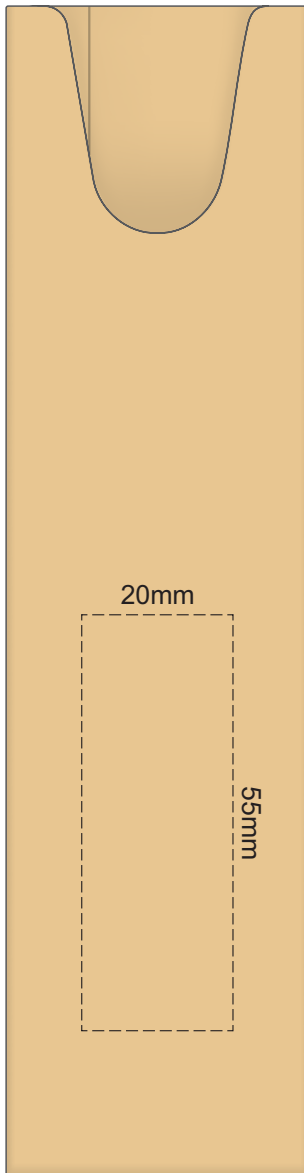

100% of Actual Size
Pad Print

100% of Actual Size
Direct Digital

100% of Actual Size
Pad Print (one side only)

100% of Actual Size
Digital Packaging Print
(one side only)

Digital Print is only available for natural option
Artwork will be printed directly onto the product via CMYK printing (no white),
colours will not be vibrant due to white ink not being available for this process.