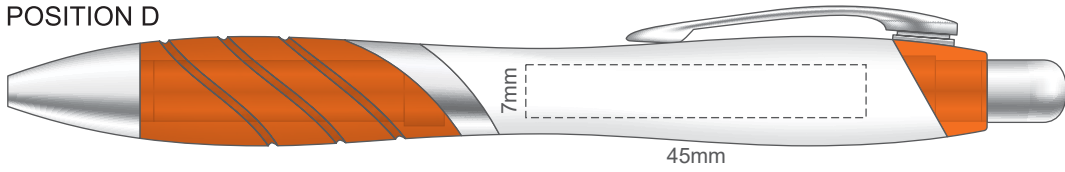

100% of Actual Size
Pad Print

POSITION D

POSITION E

POSITION D

POSITION E

100% of Actual Size
Direct Digital

POSITION D

POSITION E

POSITION D

POSITION E

100% of Actual Size
Pad Print (one side only)

100% of Actual Size
Digital Packaging Print
(one side only)

Digital Print is only available for natural option
Artwork will be printed directly onto the product via CMYK printing (no white),
colours will not be vibrant due to white ink not being available for this process.