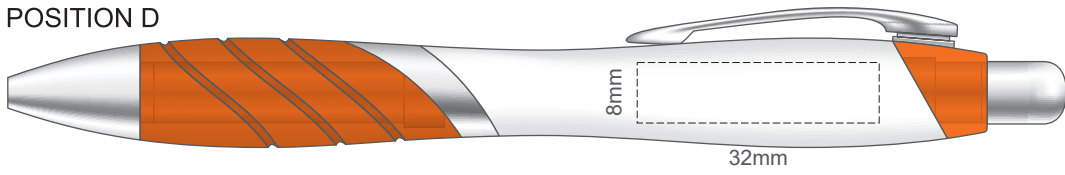

100% of Actual Size
Pad Print

POSITION D

POSITION E

POSITION D

POSITION E

100% of Actual Size
Direct Digital

POSITION D

POSITION E

POSITION D

POSITION E

100% of Actual Size
Pad Print (one side only)

100% of Actual Size
Digital Packaging Print
(one side only)

Digital Print is only available for natural option
Artwork will be printed directly onto the product via CMYK printing (no white),
colours will not be vibrant due to white ink not being available for this process.