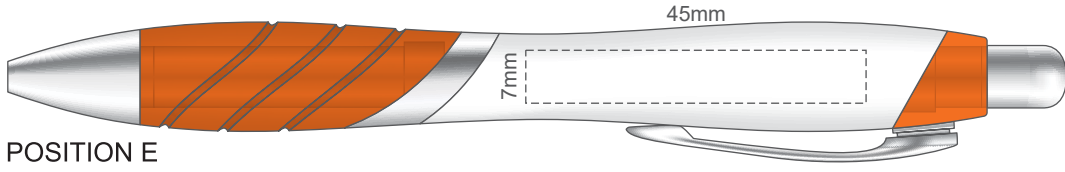

100% of Actual Size
Pad Print

POSITION D

POSITION E

POSITION D

POSITION E

100% of Actual Size
Direct Digital

POSITION D

POSITION E

POSITION D

POSITION E

100% of Actual Size
Pad Print (one side only)

100% of Actual Size
Digital Packaging Print
(one side only)

Digital Print is only available for natural option
Artwork will be printed directly onto the product via CMYK printing (no white),
colours will not be vibrant due to white ink not being available for this process.