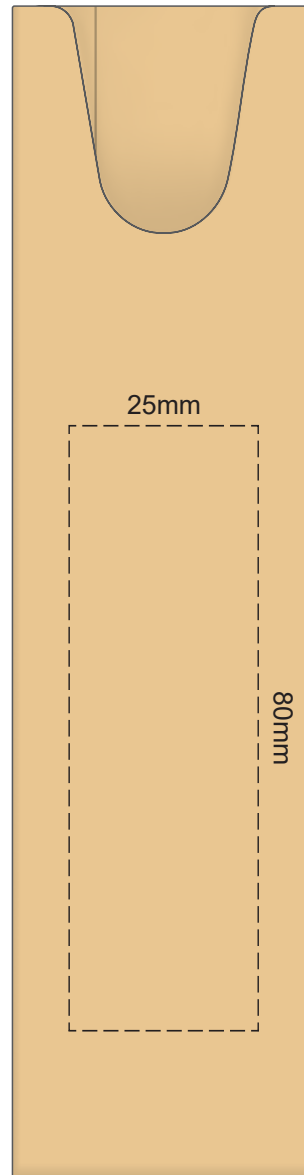

100% of Actual Size
Pad Print

POSITION D

POSITION E

POSITION D

POSITION E

100% of Actual Size
Direct Digital

POSITION D

POSITION E

POSITION D

POSITION E

100% of Actual Size
Pad Print (one side only)

100% of Actual Size
Digital Packaging Print
(one side only)

Digital Print is only available for natural option
Artwork will be printed directly onto the product via CMYK printing (no white),
colours will not be vibrant due to white ink not being available for this process.