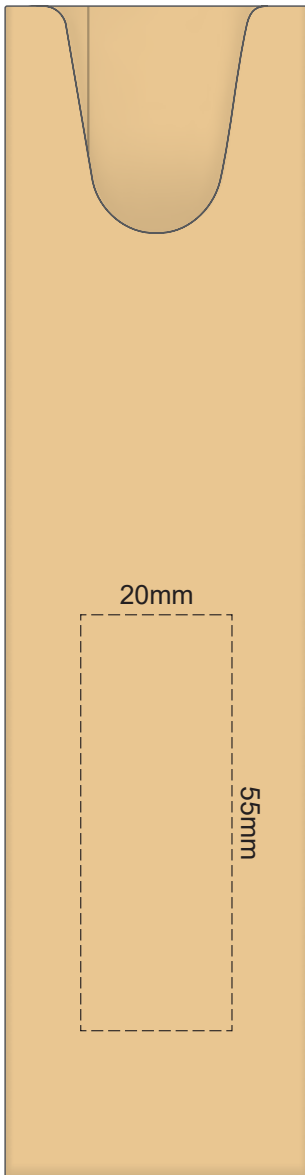

100% of Actual Size
Pad Print

POSITION D

POSITION E

POSITION D

POSITION E

100% of Actual Size
Direct Digital

POSITION D

POSITION E

POSITION D

POSITION E

100% of Actual Size
Pad Print (one side only)

100% of Actual Size
Digital Packaging Print
(one side only)

Digital Print is only available for natural option
Artwork will be printed directly onto the product via CMYK printing (no white),
colours will not be vibrant due to white ink not being available for this process.