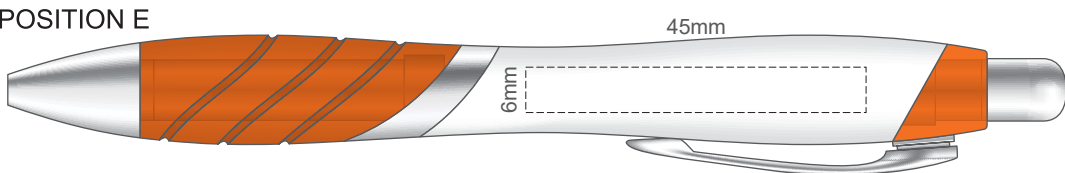

100% of Actual Size
Pad Print

POSITION D

POSITION E

POSITION D

POSITION E

100% of Actual Size
Direct Digital

POSITION D

POSITION E

POSITION D

POSITION E

100% of Actual Size
Pad Print (one side only)

100% of Actual Size
Digital Packaging Print
(one side only)

Digital Print is only available for natural option
Artwork will be printed directly onto the product via CMYK printing (no white),
colours will not be vibrant due to white ink not being available for this process.