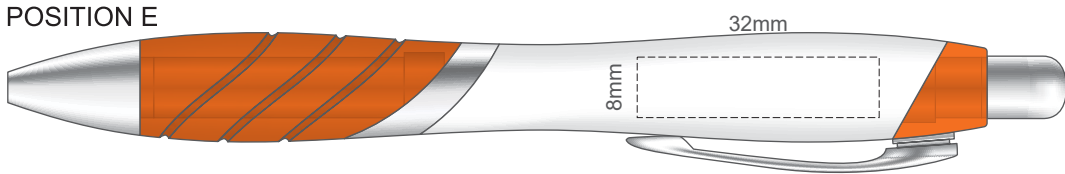

100% of Actual Size
Pad Print

POSITION D

POSITION E

POSITION D

POSITION E

100% of Actual Size
Direct Digital

POSITION D

POSITION E

POSITION D

POSITION E

100% of Actual Size
Pad Print (one side only)

100% of Actual Size
Digital Packaging Print
(one side only)

Digital Print is only available for natural option
Artwork will be printed directly onto the product via CMYK printing (no white),
colours will not be vibrant due to white ink not being available for this process.