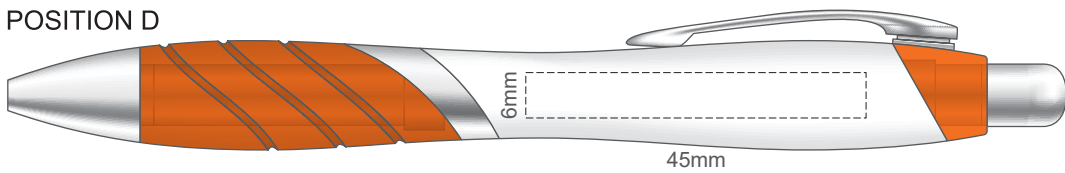

100% of Actual Size
Pad Print

POSITION D

POSITION E

POSITION D

POSITION E

100% of Actual Size
Direct Digital

POSITION D

POSITION E

POSITION D

POSITION E

100% of Actual Size
Pad Print (one side only)

100% of Actual Size
Digital Packaging Print
(one side only)

Digital Print is only available for natural option
Artwork will be printed directly onto the product via CMYK printing (no white),
colours will not be vibrant due to white ink not being available for this process.