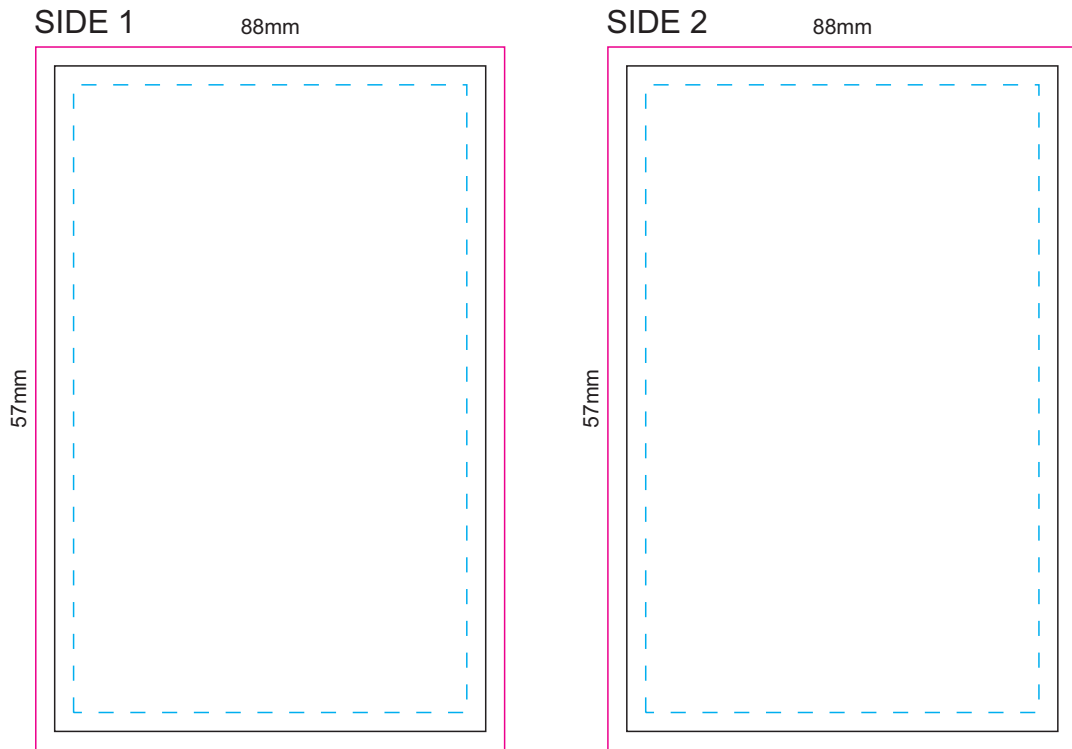

100% of Actual Size
Direct Digital - Insert Card (landscape)

SIDE 1

57mm

SIDE 2

57mm

88mm

88mm

Blue Line = The SIGNIFICANT PRINT AREA
(Keep all critical images & text within this box)
Black Line = Maximum print area
Pink Line = Bleed off to here

Unprinted vinyl ID holder
NOT TO SCALE

100% of Actual Size
Direct Digital - Insert Card (portrait)

Blue Line = The SIGNIFICANT PRINT AREA
(Keep all critical images & text within this box)
Black Line = Maximum print area
Pink Line = Bleed off to here

Unprinted vinyl ID holder
NOT TO SCALE