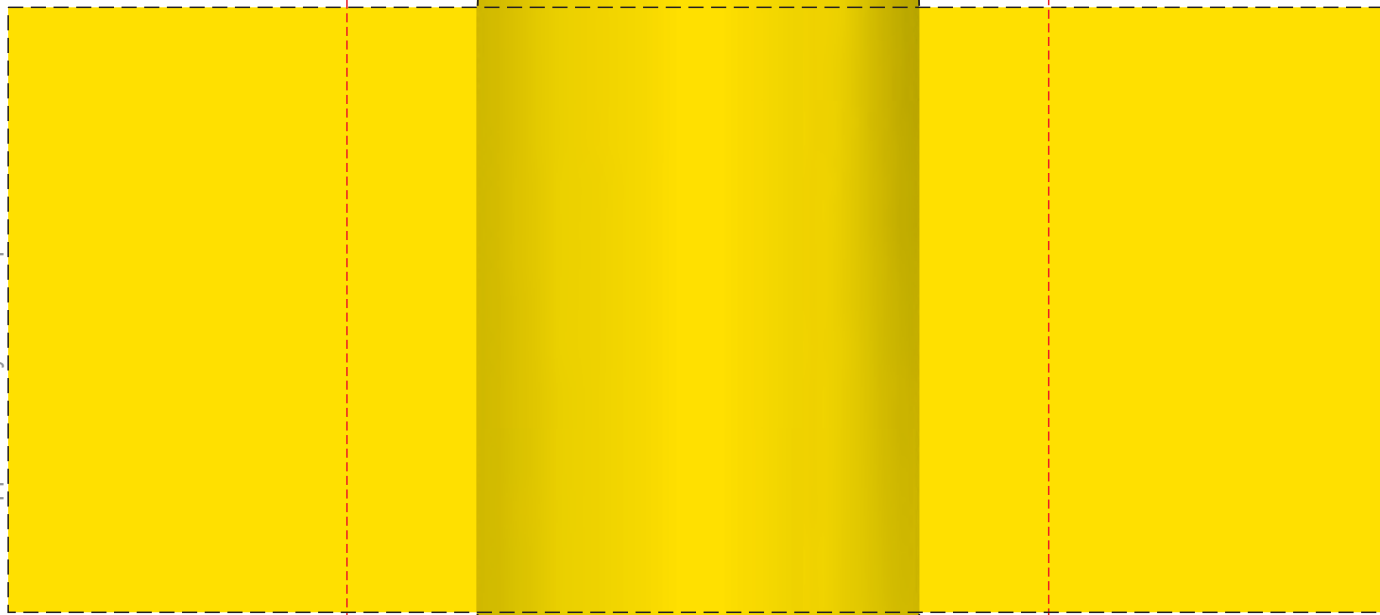

100% of Actual Size  
Pad Print

Teal

Light Blue

Royal Blue

Navy

90% of Actual Size  
Screen Print

200mm

Approximately 15mm unprintable area

Approximately 15mm unprintable area  
100mm

Red Line = Exact opposites of the product  
(centre artwork to the red line)

100% of Actual Size  
Laser Engraving

-  Silver Engraves to a Natural Etch
-  Colours Engraves to a Shiny Steel Finish

80% of Actual Size  
Rotary Digital  
(Gloss Finish)

228mm

Approximately 2mm unprintable area

100mm

Red Line = Exact opposites of the product  
(centre artwork to the red line)

100% of Actual Size  
Pad Print (one colour)