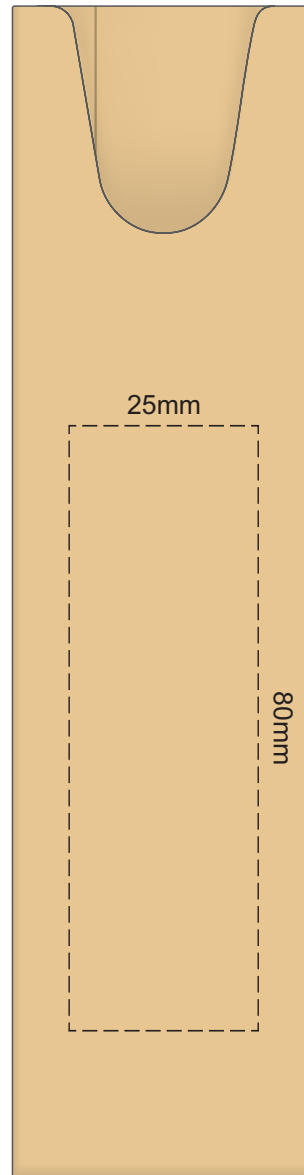

100% of Actual Size
Screen Print

POSITION A

100% of Actual Size
Pad Print

POSITION D

POSITION E

100% of Actual Size
Direct Digital

POSITION D

POSITION E

100% of Actual Size
Pad Print (one side only)

100% of Actual Size
Digital Packaging Print
(one side only)

Digital Print is only available for natural option
Artwork will be printed directly onto the product via CMYK printing (no white),
colours will not be vibrant due to white ink not being available for this process.