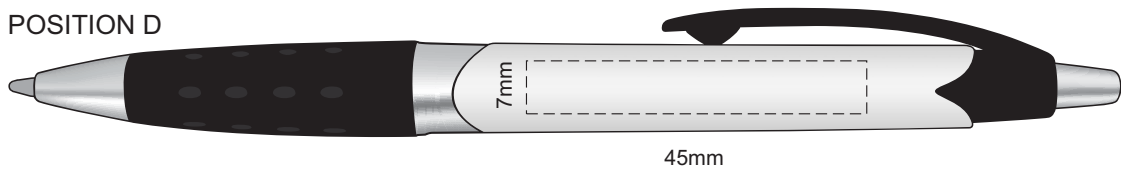

100% of Actual Size
Screen Print

POSITION A

100% of Actual Size
Pad Print

POSITION D

POSITION E

100% of Actual Size
Direct Digital

POSITION D

POSITION E

100% of Actual Size
Pad Print (one side only)

100% of Actual Size
Digital Packaging Print
(one side only)

Digital Print is only available for natural option
Artwork will be printed directly onto the product via CMYK printing (no white),
colours will not be vibrant due to white ink not being available for this process.