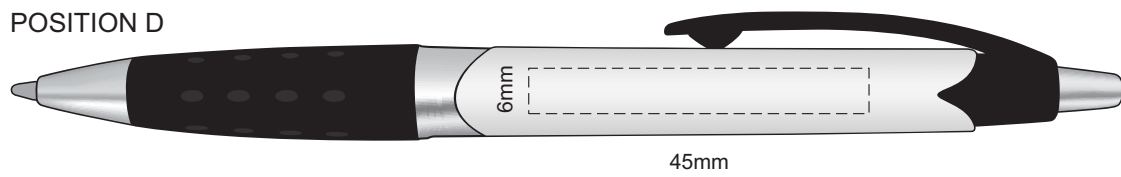

100% of Actual Size
Screen Print

POSITION A

100% of Actual Size
Pad Print

POSITION D

POSITION E

100% of Actual Size
Direct Digital

POSITION D

POSITION E

100% of Actual Size
Pad Print (one side only)

100% of Actual Size
Digital Packaging Print
(one side only)

Digital Print is only available for natural option
Artwork will be printed directly onto the product via CMYK printing (no white),
colours will not be vibrant due to white ink not being available for this process.