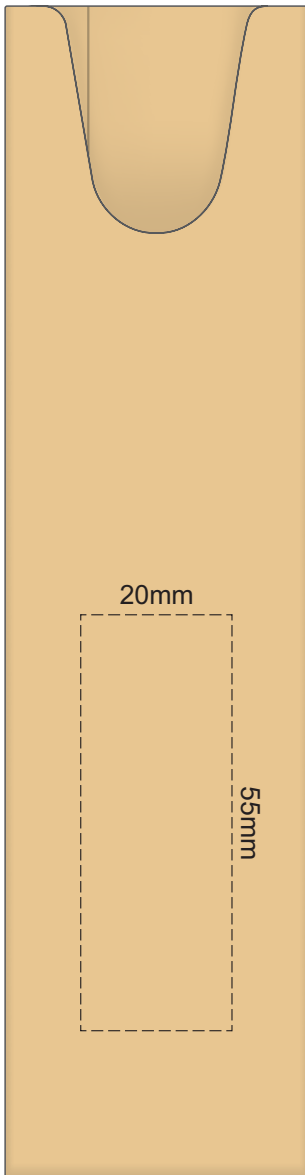

100% of Actual Size
Screen Print

POSITION A

100% of Actual Size
Pad Print

POSITION D

POSITION E

100% of Actual Size
Direct Digital

POSITION D

POSITION E

100% of Actual Size
Pad Print (one side only)

100% of Actual Size
Digital Packaging Print
(one side only)

Digital Print is only available for natural option
Artwork will be printed directly onto the product via CMYK printing (no white),
colours will not be vibrant due to white ink not being available for this process.