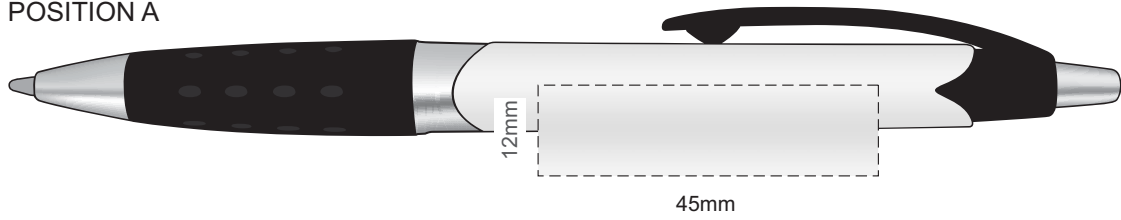

100% of Actual Size
Screen Print

POSITION A

100% of Actual Size
Pad Print

POSITION D

POSITION E

100% of Actual Size
Direct Digital

POSITION D

POSITION E

100% of Actual Size
Pad Print (one side only)

100% of Actual Size
Digital Packaging Print
(one side only)

Digital Print is only available for natural option
Artwork will be printed directly onto the product via CMYK printing (no white),
colours will not be vibrant due to white ink not being available for this process.