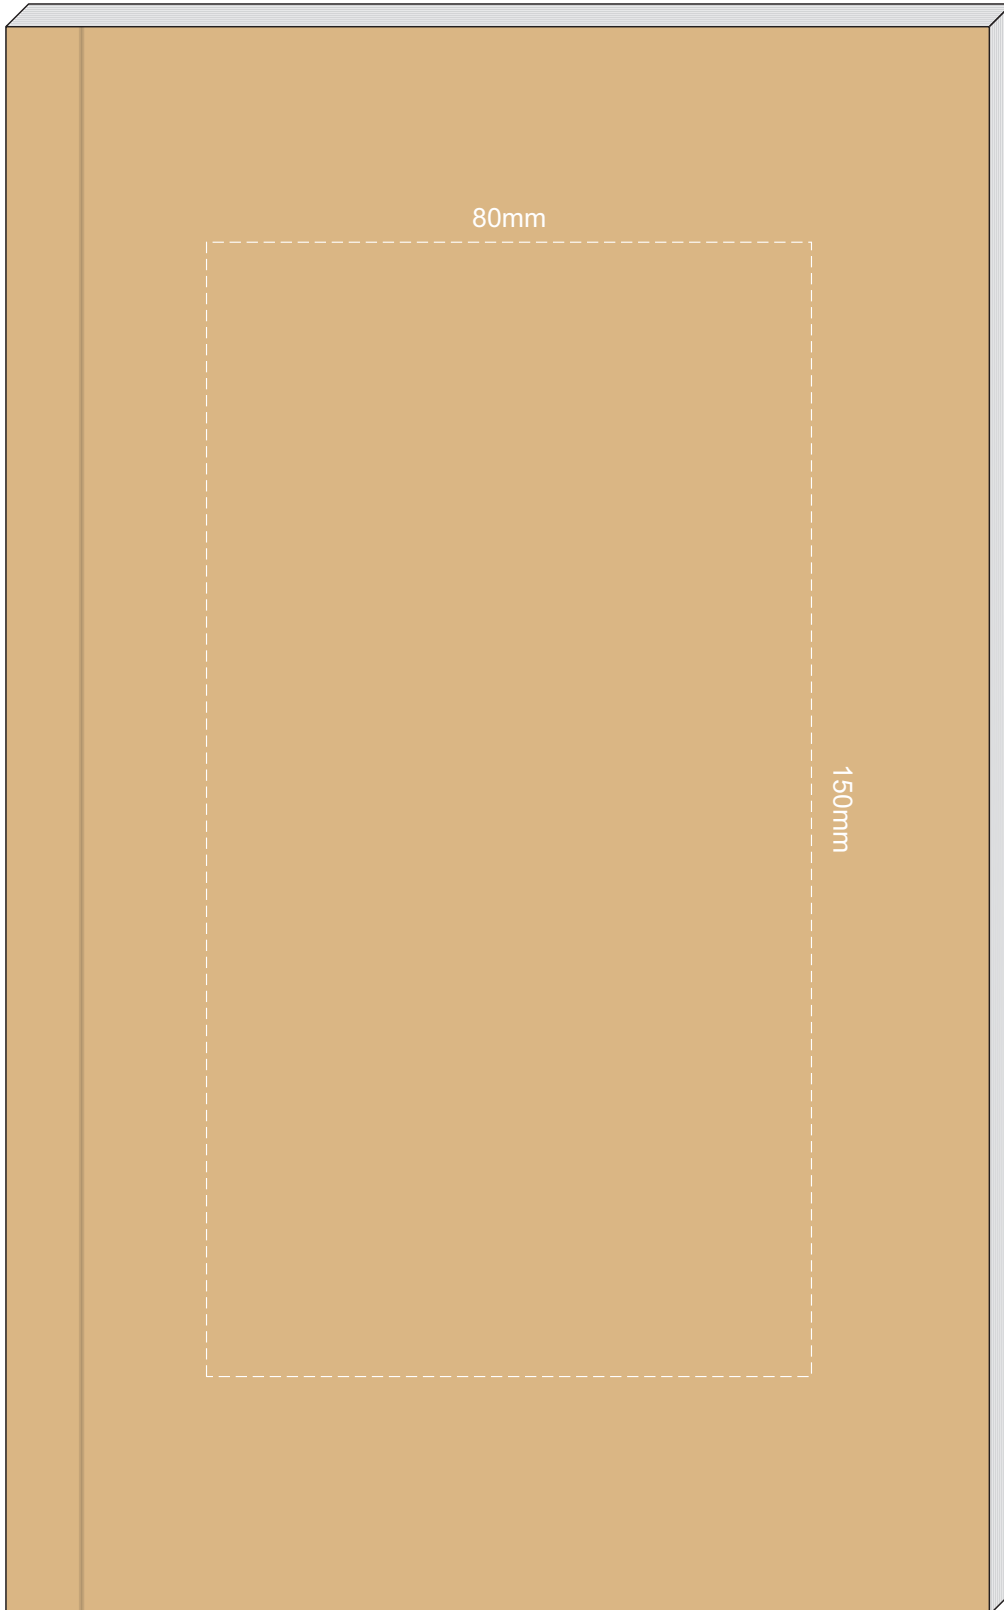

100% of Actual Size
Pad Print

Branding area can be moved **anywhere within the red line.**

100% of Actual Size
Screen Print (one colour)

100% of Actual Size
Digital Packaging Print
(Front and Back Available Print)

Digital Print is only available for natural option
Artwork will be printed directly onto the product via CMYK printing (no white),
colours will not be vibrant due to white ink not being available for this process.