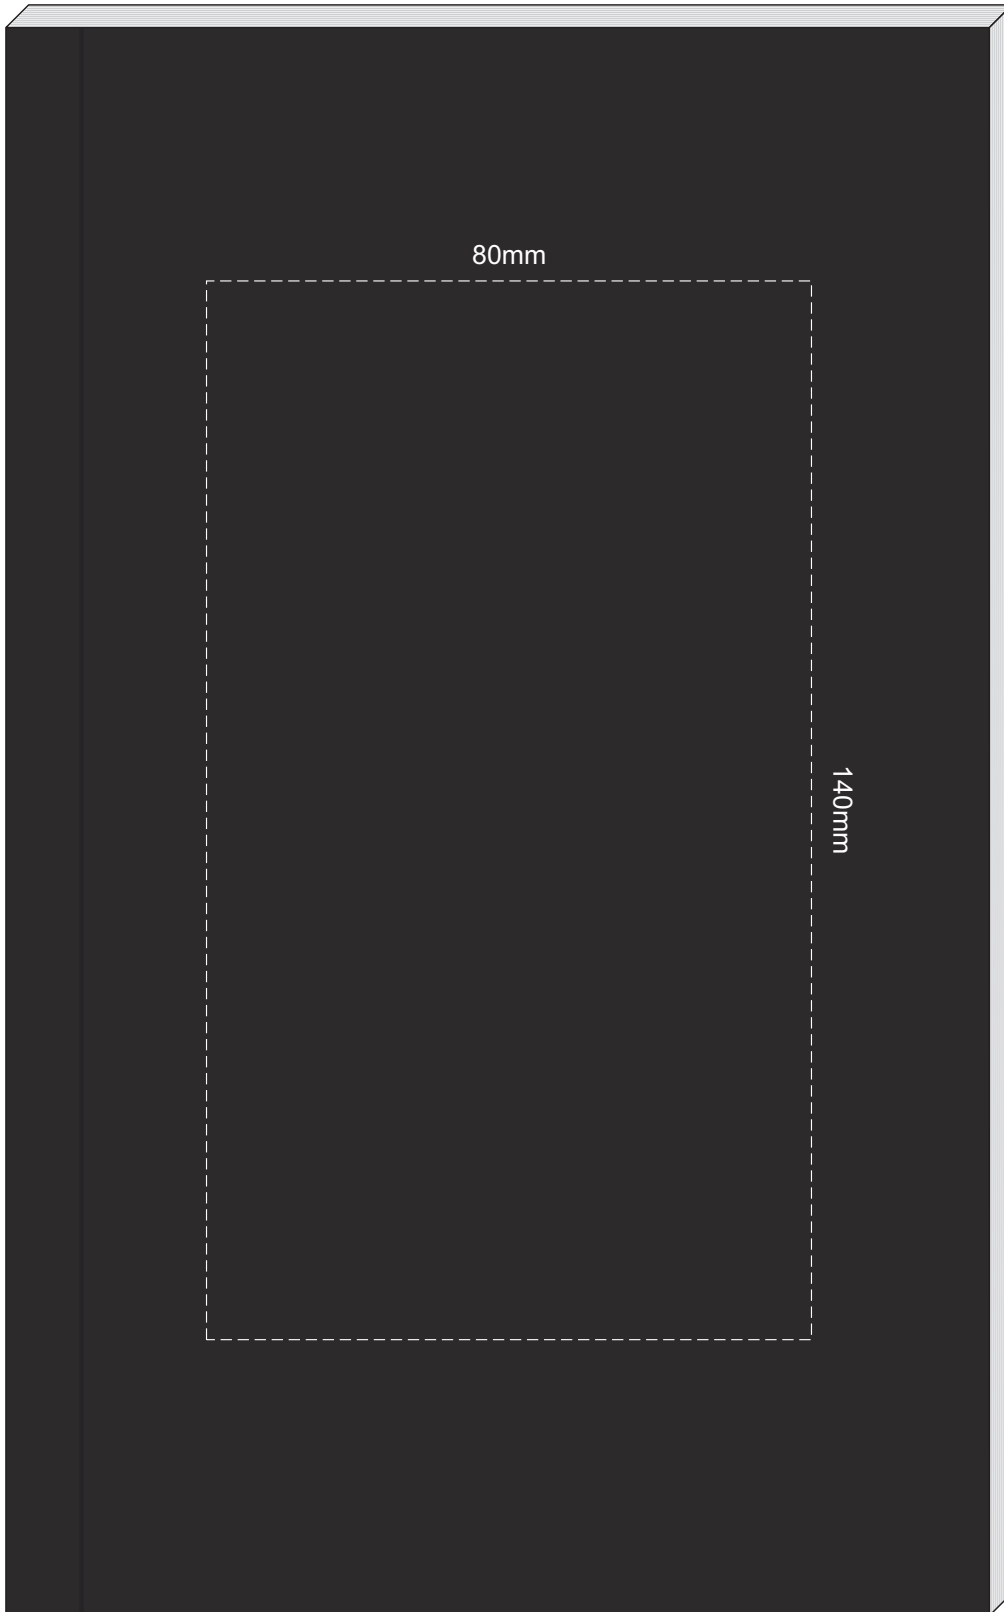

100% of Actual Size
Pad Print

Branding area can be moved **anywhere within the red line.**

100% of Actual Size
Screen Print (one colour)

100% of Actual Size
Digital Packaging Print
(Front and Back Available Print)