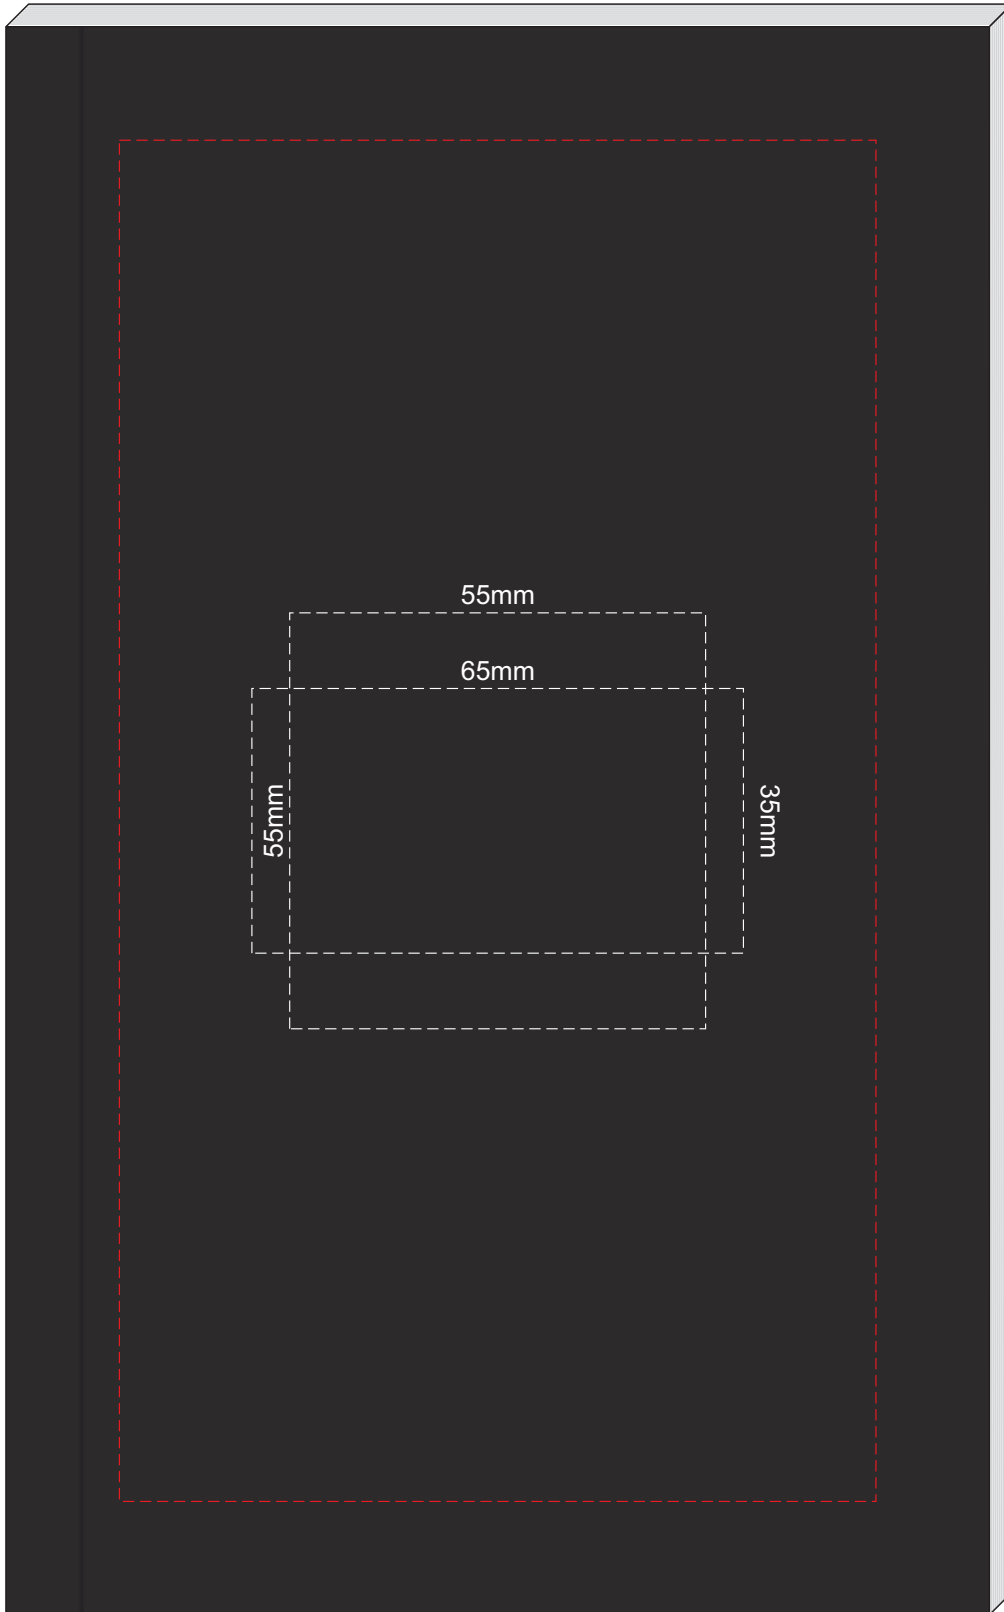

100% of Actual Size
Pad Print

Branding area can be moved **anywhere within the red line.**

100% of Actual Size
Screen Print (one colour)

100% of Actual Size
Digital Packaging Print
(Front and Back Available Print)

Digital Print is only available for natural option
Artwork will be printed directly onto the product via CMYK printing (no white),
colours will not be vibrant due to white ink not being available for this process.