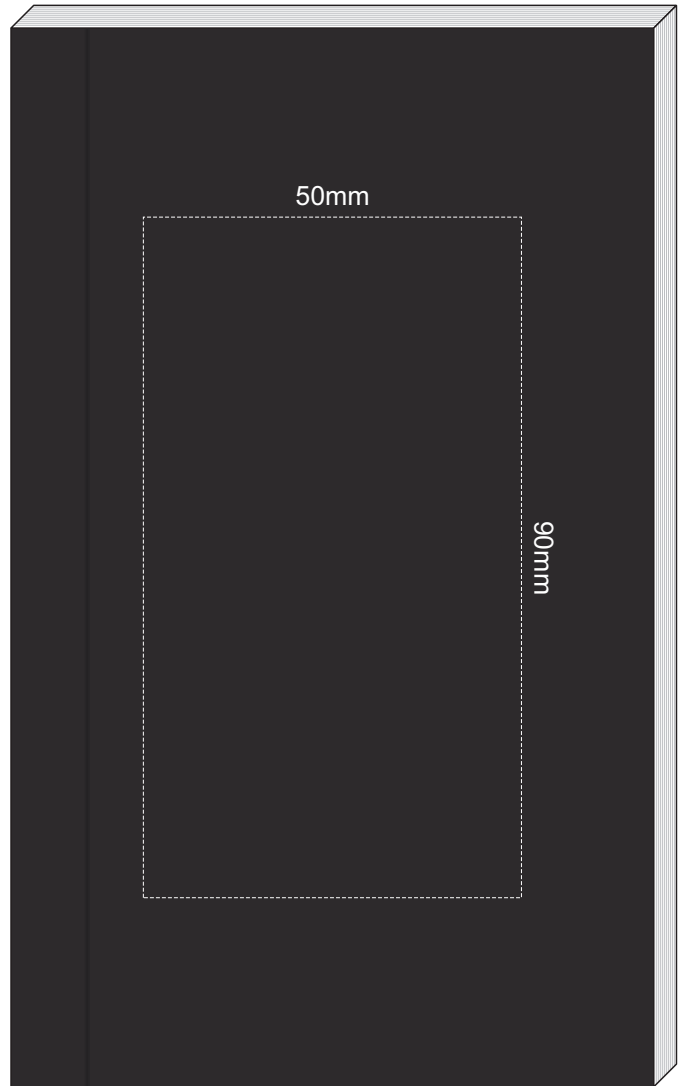

100% of Actual Size
Pad Print

100% of Actual Size
Screen Print (one colour)

100% of Actual Size
Digital Packaging Print
(Front and Back Available Print)

Digital Print is only available for natural option
Artwork will be printed directly onto the product via CMYK printing (no white),
colours will not be vibrant due to white ink not being available for this process.