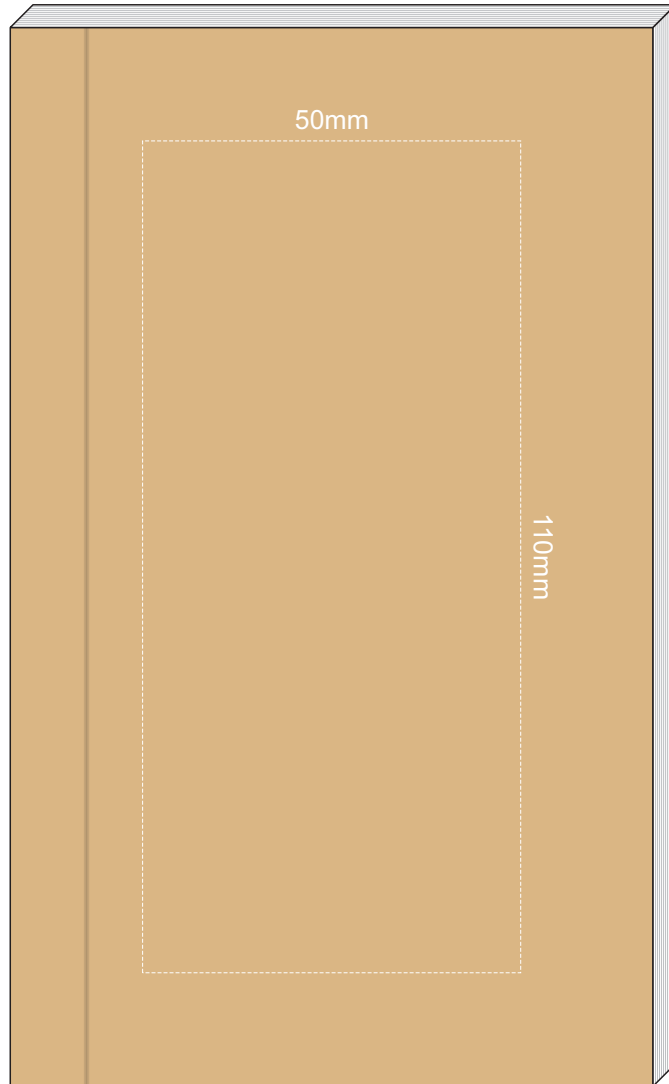

100% of Actual Size
Pad Print

100% of Actual Size
Screen Print (one colour)

100% of Actual Size
Digital Packaging Print
(Front and Back Available Print)

Digital Print is only available for natural option
Artwork will be printed directly onto the product via CMYK printing (no white),
colours will not be vibrant due to white ink not being available for this process.