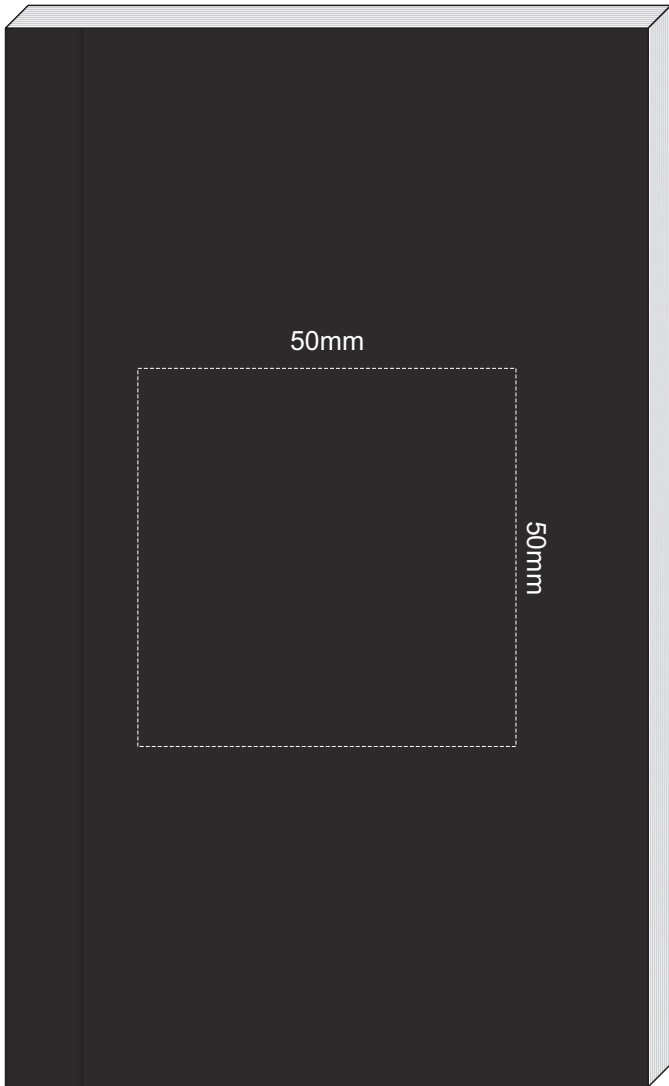

100% of Actual Size
Pad Print

100% of Actual Size
Screen Print (one colour)

100% of Actual Size
Digital Packaging Print
(Front and Back Available Print)

Digital Print is only available for natural option
Artwork will be printed directly onto the product via CMYK printing (no white),
colours will not be vibrant due to white ink not being available for this process.