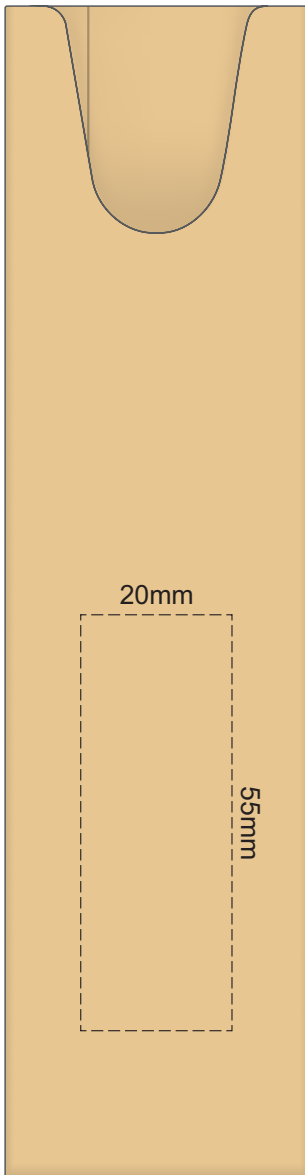

100% of Actual Size  
Screen Print

POSITION A

100% of Actual Size  
Pad Print

POSITION D

POSITION E

100% of Actual Size  
Direct Digital

POSITION D

POSITION E

100% of Actual Size  
Pad Print (one side only)

100% of Actual Size  
Digital Packaging Print  
(one side only)

Digital Print is only available for natural option  
Artwork will be printed directly onto the product via CMYK printing (no white),  
colours will not be vibrant due to white ink not being available for this process.