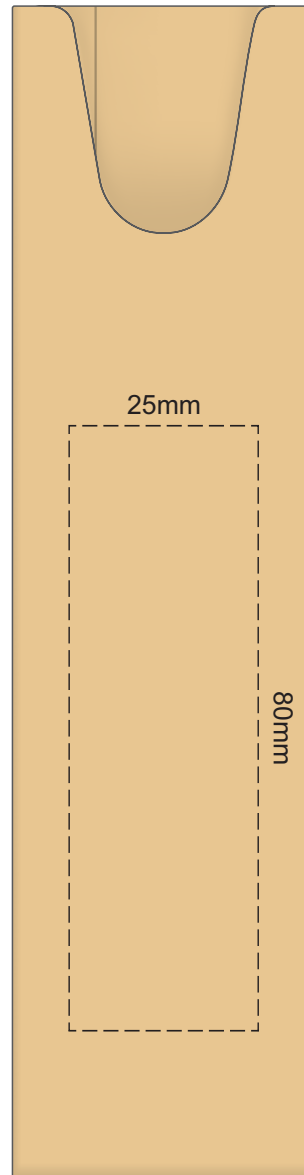

100% of Actual Size  
Screen Print

POSITION A

100% of Actual Size  
Pad Print

POSITION D

POSITION E

100% of Actual Size  
Direct Digital

POSITION D

POSITION E

100% of Actual Size  
Pad Print (one side only)

100% of Actual Size  
Digital Packaging Print  
(one side only)

Digital Print is only available for natural option  
Artwork will be printed directly onto the product via CMYK printing (no white),  
colours will not be vibrant due to white ink not being available for this process.