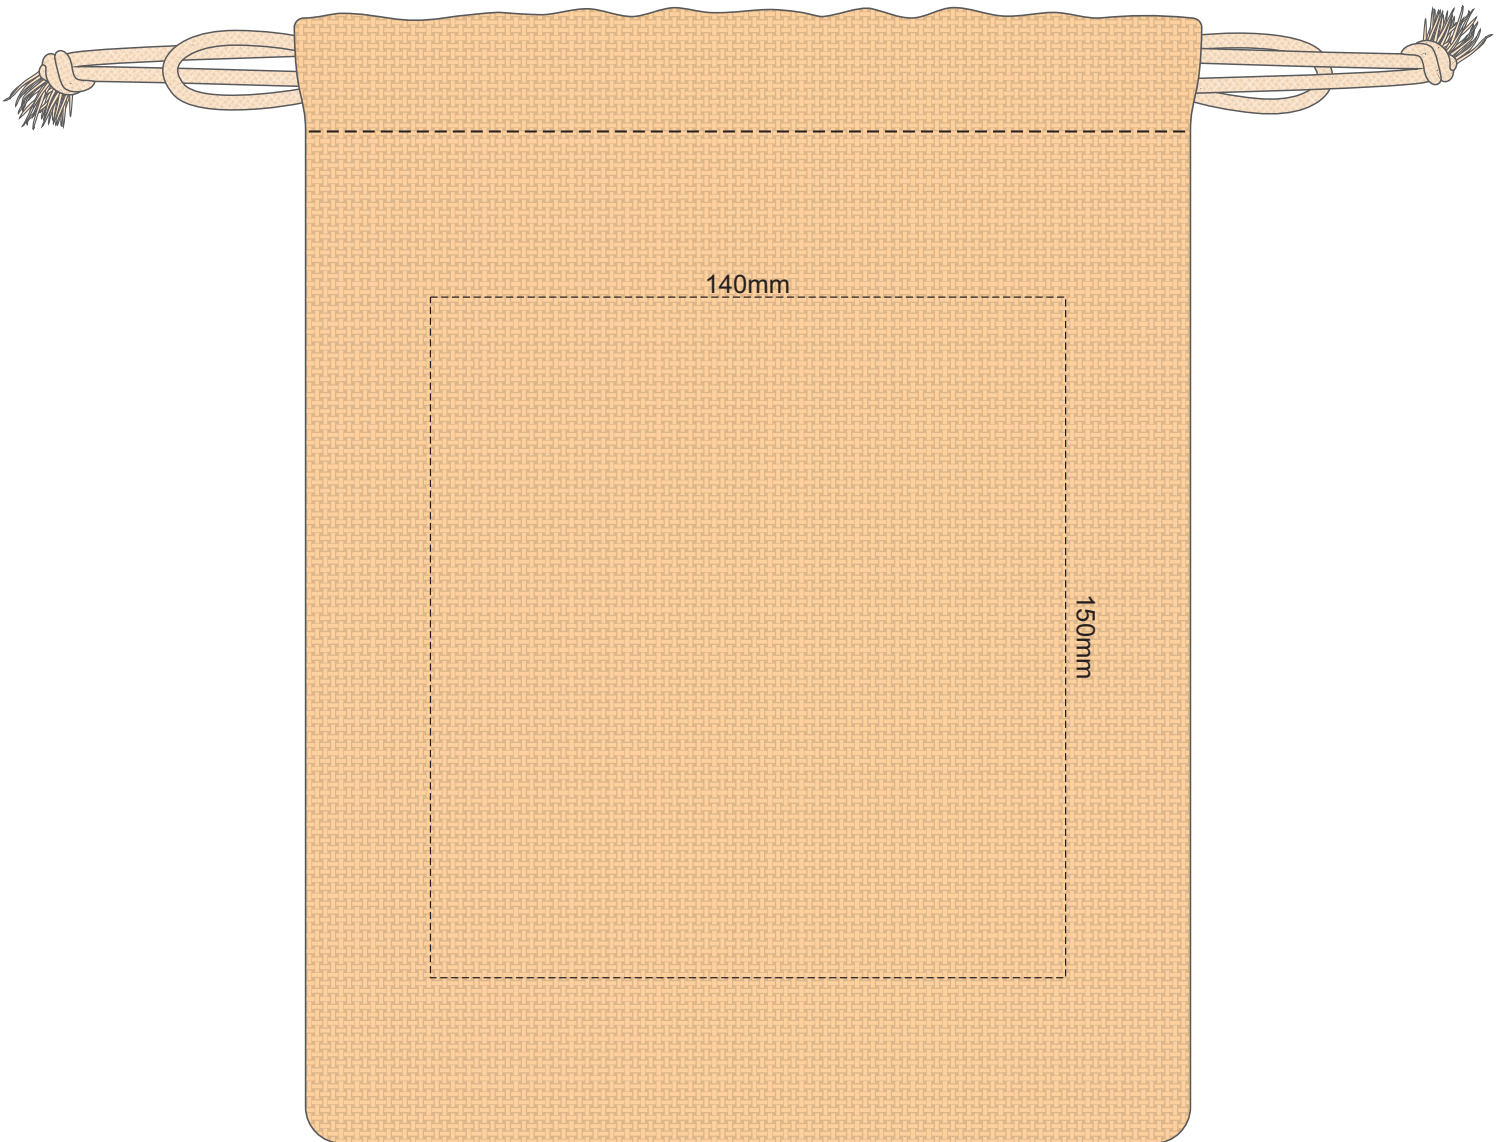

60% of Actual Size
Screen Print
Colourflex Transfer

Screen Print:
Please be aware the artwork will be significantly affected by the texture of the bag.
Fine detailing, small text will be lost in the texture of the bag and may not be legible.