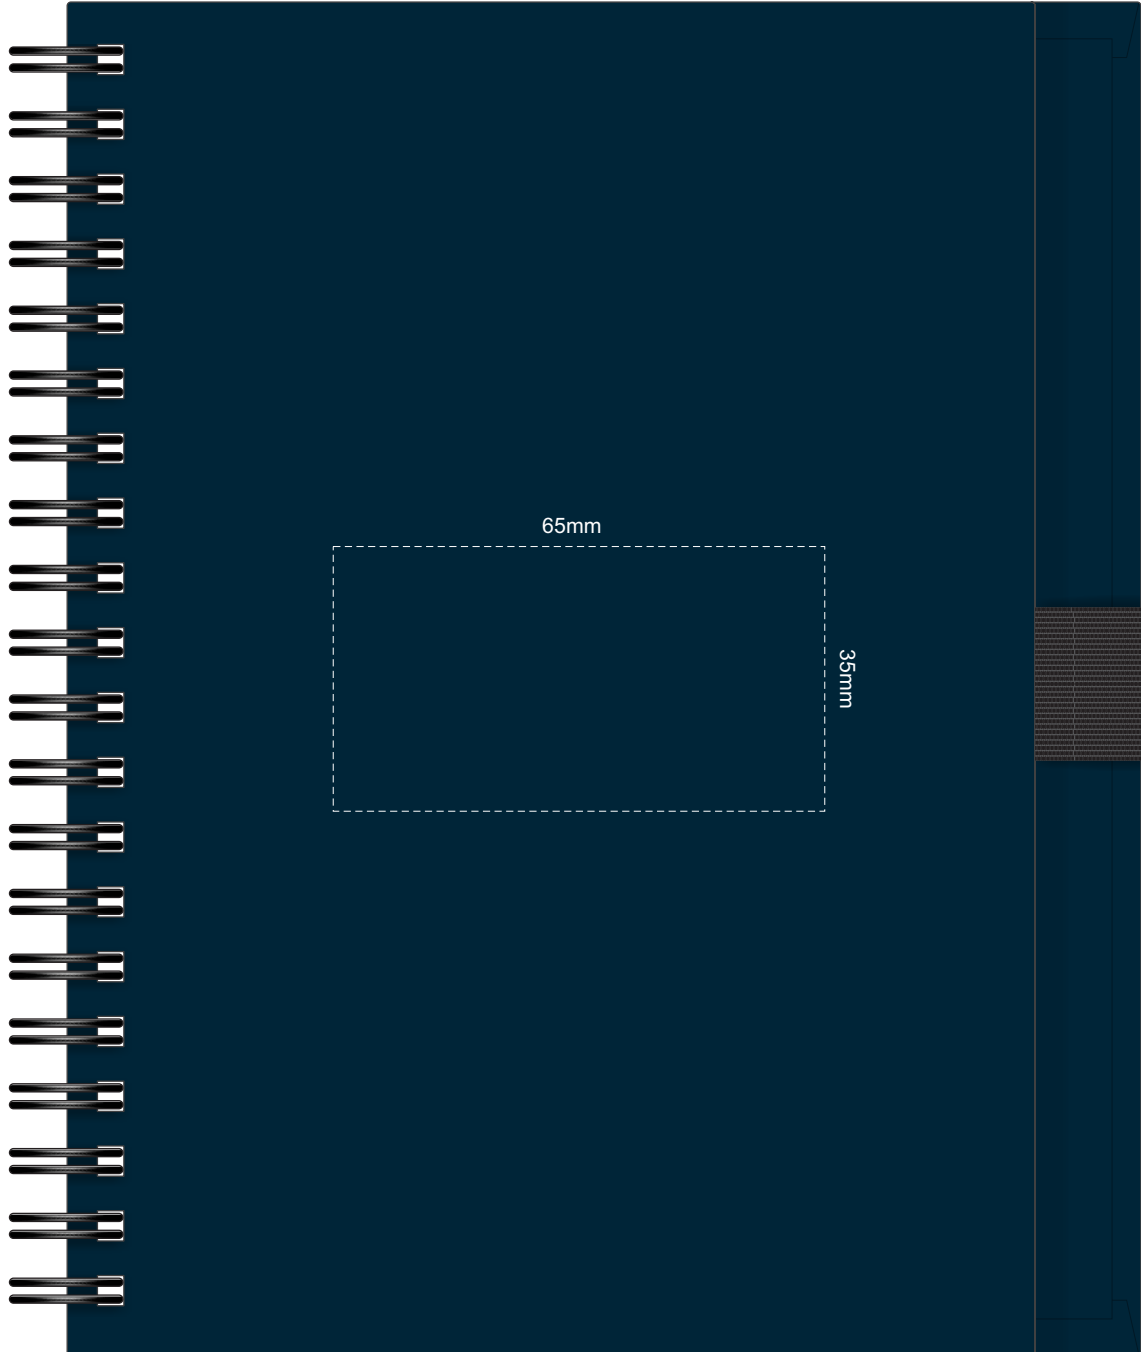

100% of Actual Size  
Screen Print

POSITION A

100% of Actual Size  
Screen Print

POSITION B

100% of Actual Size  
Pad Print

POSITION D

POSITION E

100% of Actual Size  
Direct Digital

POSITION D

POSITION E

Please note when pen is printed in position D,  
print is not visible when in the notebook holder.

100% of Actual Size  
Pad Print

100% of Actual Size  
Pad Print

100% of Actual Size  
Screen Print (one colour)