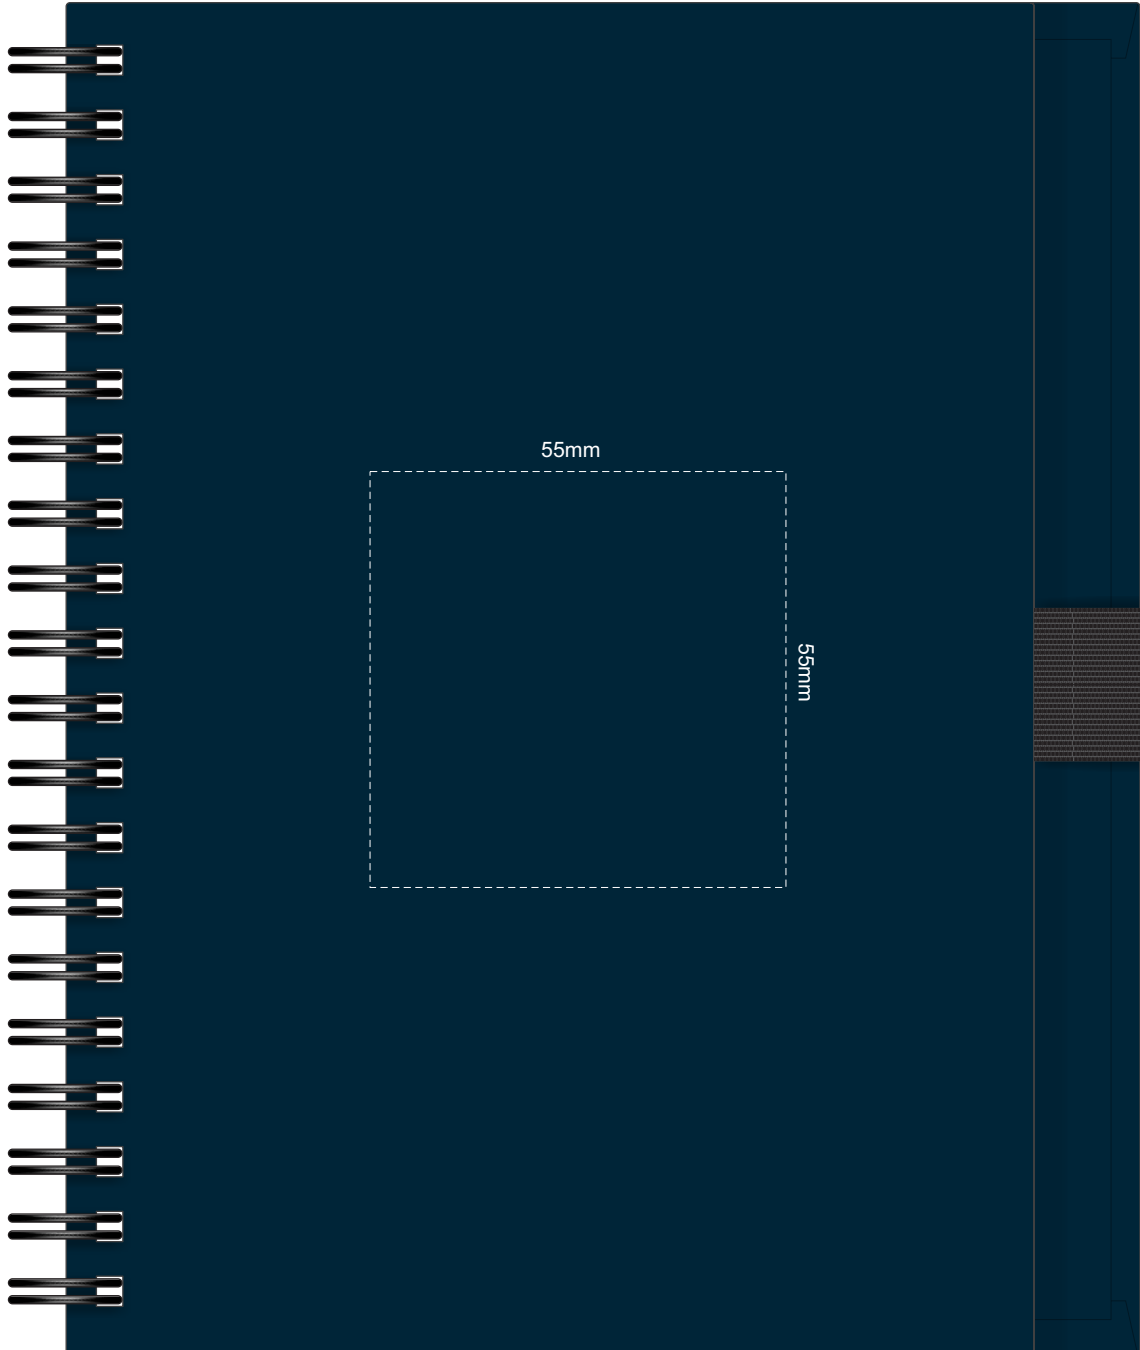

100% of Actual Size  
Screen Print

POSITION A

100% of Actual Size  
Screen Print

POSITION B

100% of Actual Size  
Pad Print

POSITION D

POSITION E

100% of Actual Size  
Direct Digital

POSITION D

POSITION E

Please note when pen is printed in position D,  
print is not visible when in the notebook holder.

100% of Actual Size  
Pad Print

100% of Actual Size  
Pad Print

100% of Actual Size  
Screen Print (one colour)