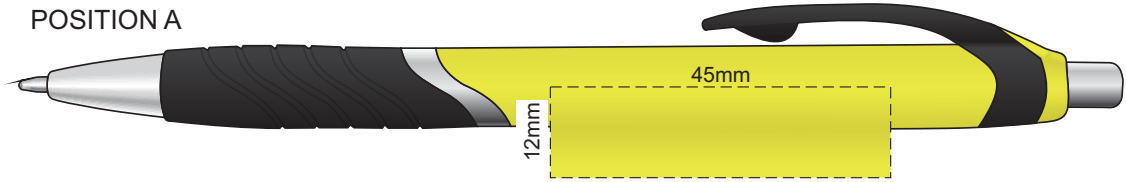

100% of Actual Size  
Screen Print  
(multi colour loose registration)

100% of Actual Size  
Screen Print (one colour)

100% of Actual Size  
Pad Print

100% of Actual Size  
Direct Digital

100% of Actual Size  
Pad Print (one side only)

100% of Actual Size  
Digital Packaging Print  
(one side only)

Digital Print is only available for natural option  
Artwork will be printed directly onto the product via CMYK printing (no white),  
colours will not be vibrant due to white ink not being available for this process.