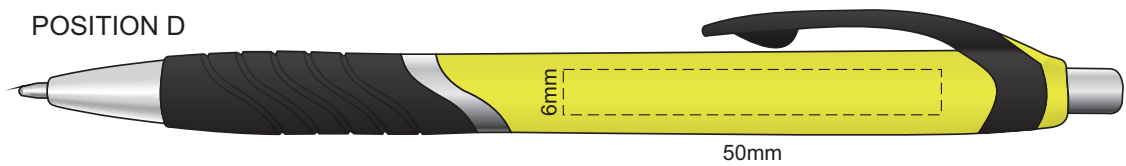

100% of Actual Size  
Screen Print  
(multi colour loose registration)

100% of Actual Size  
Screen Print (one colour)

100% of Actual Size  
Pad Print

100% of Actual Size  
Direct Digital

100% of Actual Size  
Pad Print (one side only)

100% of Actual Size  
Digital Packaging Print  
(one side only)

Digital Print is only available for natural option  
Artwork will be printed directly onto the product via CMYK printing (no white),  
colours will not be vibrant due to white ink not being available for this process.