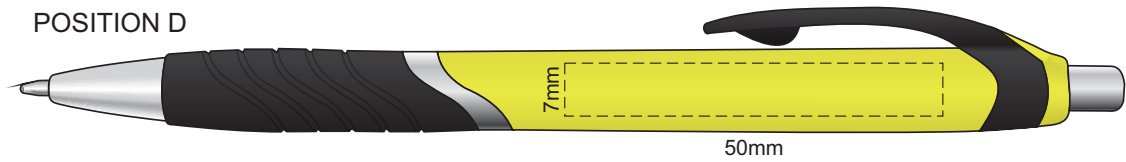

100% of Actual Size  
Screen Print  
(multi colour loose registration)

100% of Actual Size  
Screen Print (one colour)

100% of Actual Size  
Pad Print

100% of Actual Size  
Direct Digital

100% of Actual Size  
Pad Print (one side only)

100% of Actual Size  
Digital Packaging Print  
(one side only)

Digital Print is only available for natural option  
Artwork will be printed directly onto the product via CMYK printing (no white),  
colours will not be vibrant due to white ink not being available for this process.