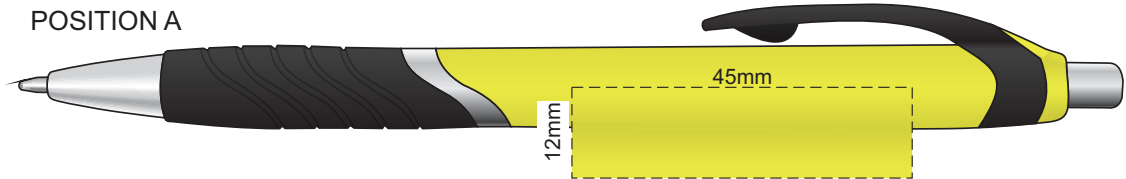

100% of Actual Size  
Screen Print  
(multi colour loose registration)

100% of Actual Size  
Screen Print (one colour)

100% of Actual Size  
Pad Print

100% of Actual Size  
Direct Digital

100% of Actual Size  
Pad Print (one side only)

100% of Actual Size  
Digital Packaging Print  
(one side only)

Digital Print is only available for natural option  
Artwork will be printed directly onto the product via CMYK printing (no white),  
colours will not be vibrant due to white ink not being available for this process.