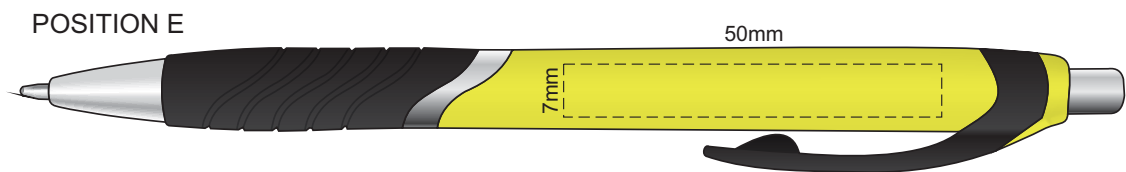

100% of Actual Size  
Screen Print  
(multi colour loose registration)

100% of Actual Size  
Screen Print (one colour)

100% of Actual Size  
Pad Print

100% of Actual Size  
Direct Digital

100% of Actual Size  
Pad Print (one side only)

100% of Actual Size  
Digital Packaging Print  
(one side only)

Digital Print is only available for natural option  
Artwork will be printed directly onto the product via CMYK printing (no white),  
colours will not be vibrant due to white ink not being available for this process.