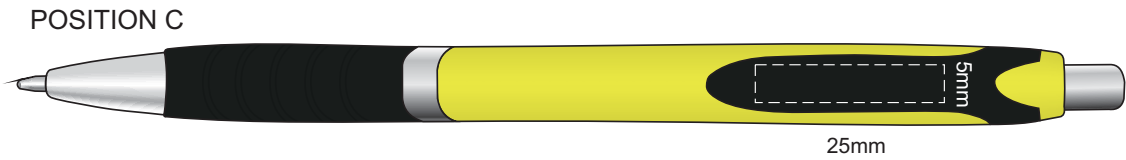

100% of Actual Size  
Screen Print  
(multi colour loose registration)

100% of Actual Size  
Screen Print (one colour)

100% of Actual Size  
Pad Print

100% of Actual Size  
Direct Digital

100% of Actual Size  
Pad Print (one side only)

100% of Actual Size  
Digital Packaging Print  
(one side only)

Digital Print is only available for natural option  
Artwork will be printed directly onto the product via CMYK printing (no white),  
colours will not be vibrant due to white ink not being available for this process.