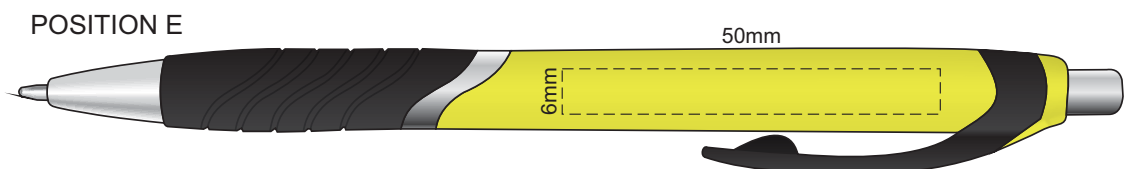

100% of Actual Size  
Screen Print  
(multi colour loose registration)

100% of Actual Size  
Screen Print (one colour)

100% of Actual Size  
Pad Print

100% of Actual Size  
Direct Digital

100% of Actual Size  
Pad Print (one side only)

100% of Actual Size  
Digital Packaging Print  
(one side only)

Digital Print is only available for natural option  
Artwork will be printed directly onto the product via CMYK printing (no white),  
colours will not be vibrant due to white ink not being available for this process.