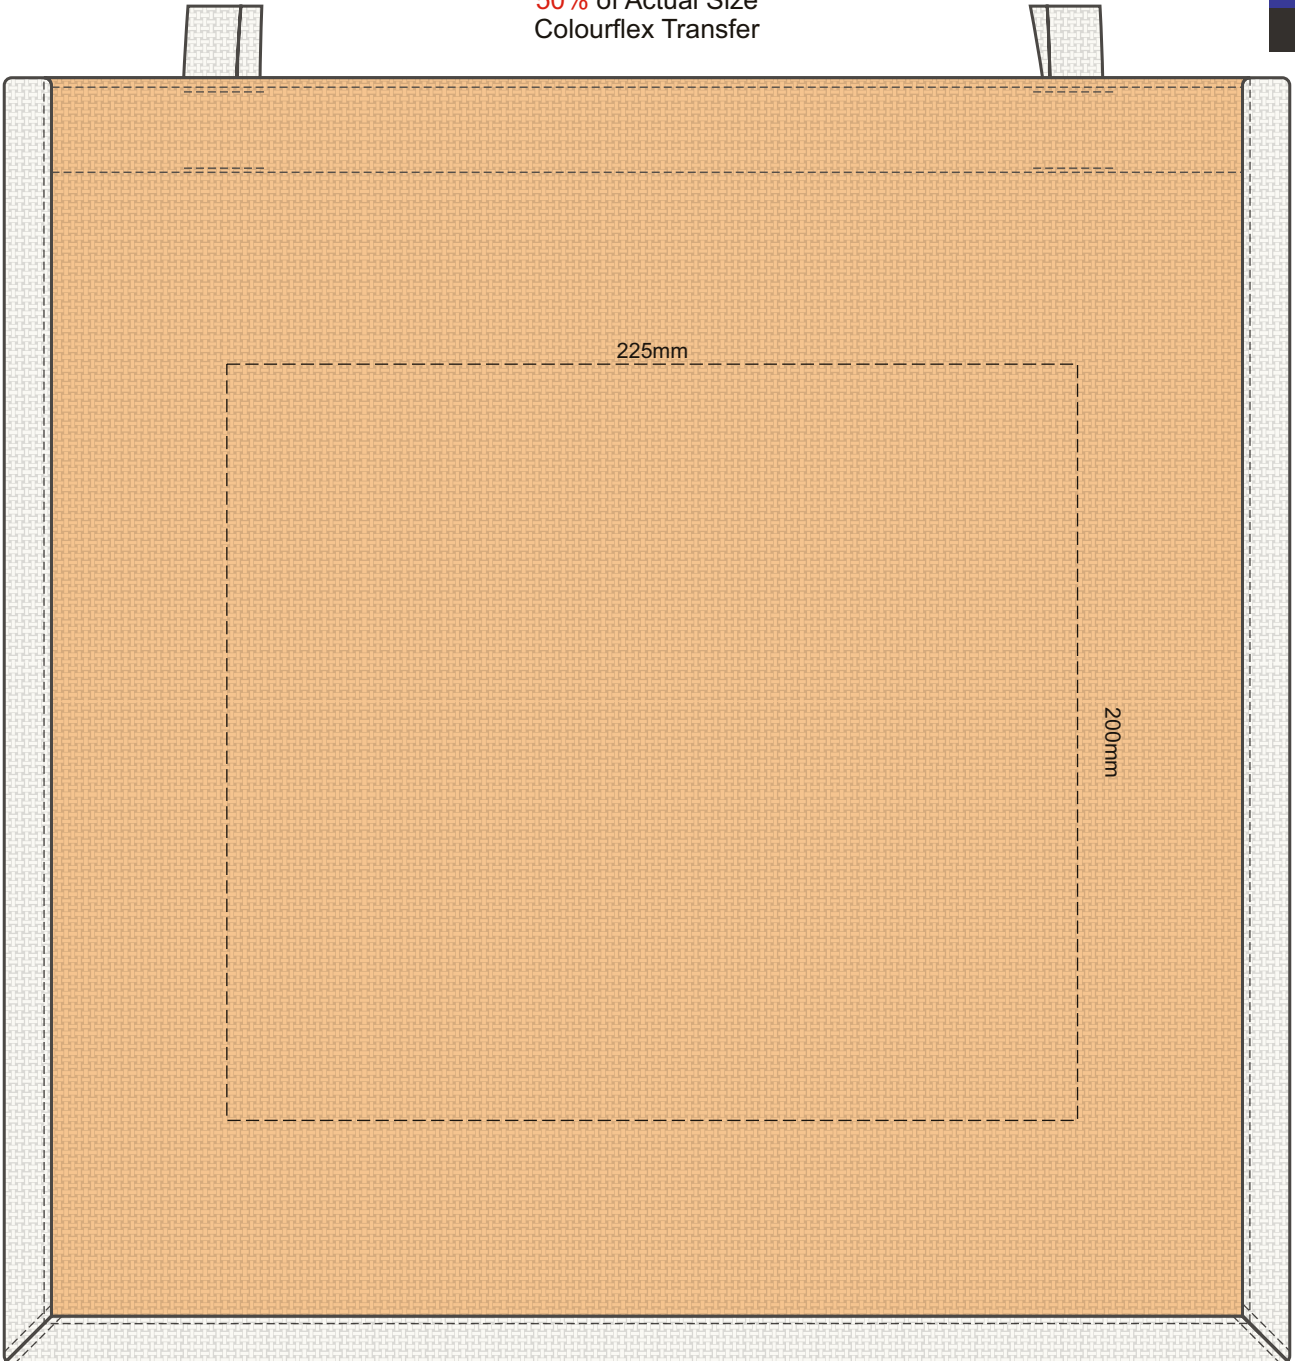

50% of Actual Size
Screen Print

Please be aware the artwork will be significantly affected by the texture of the bag.
Fine detailing, small text will be lost in the texture of the bag and may not be legible.

50% of Actual Size
Colourflex Transfer

Please note the orientation of these print areas may be rotated to best suit your needs.