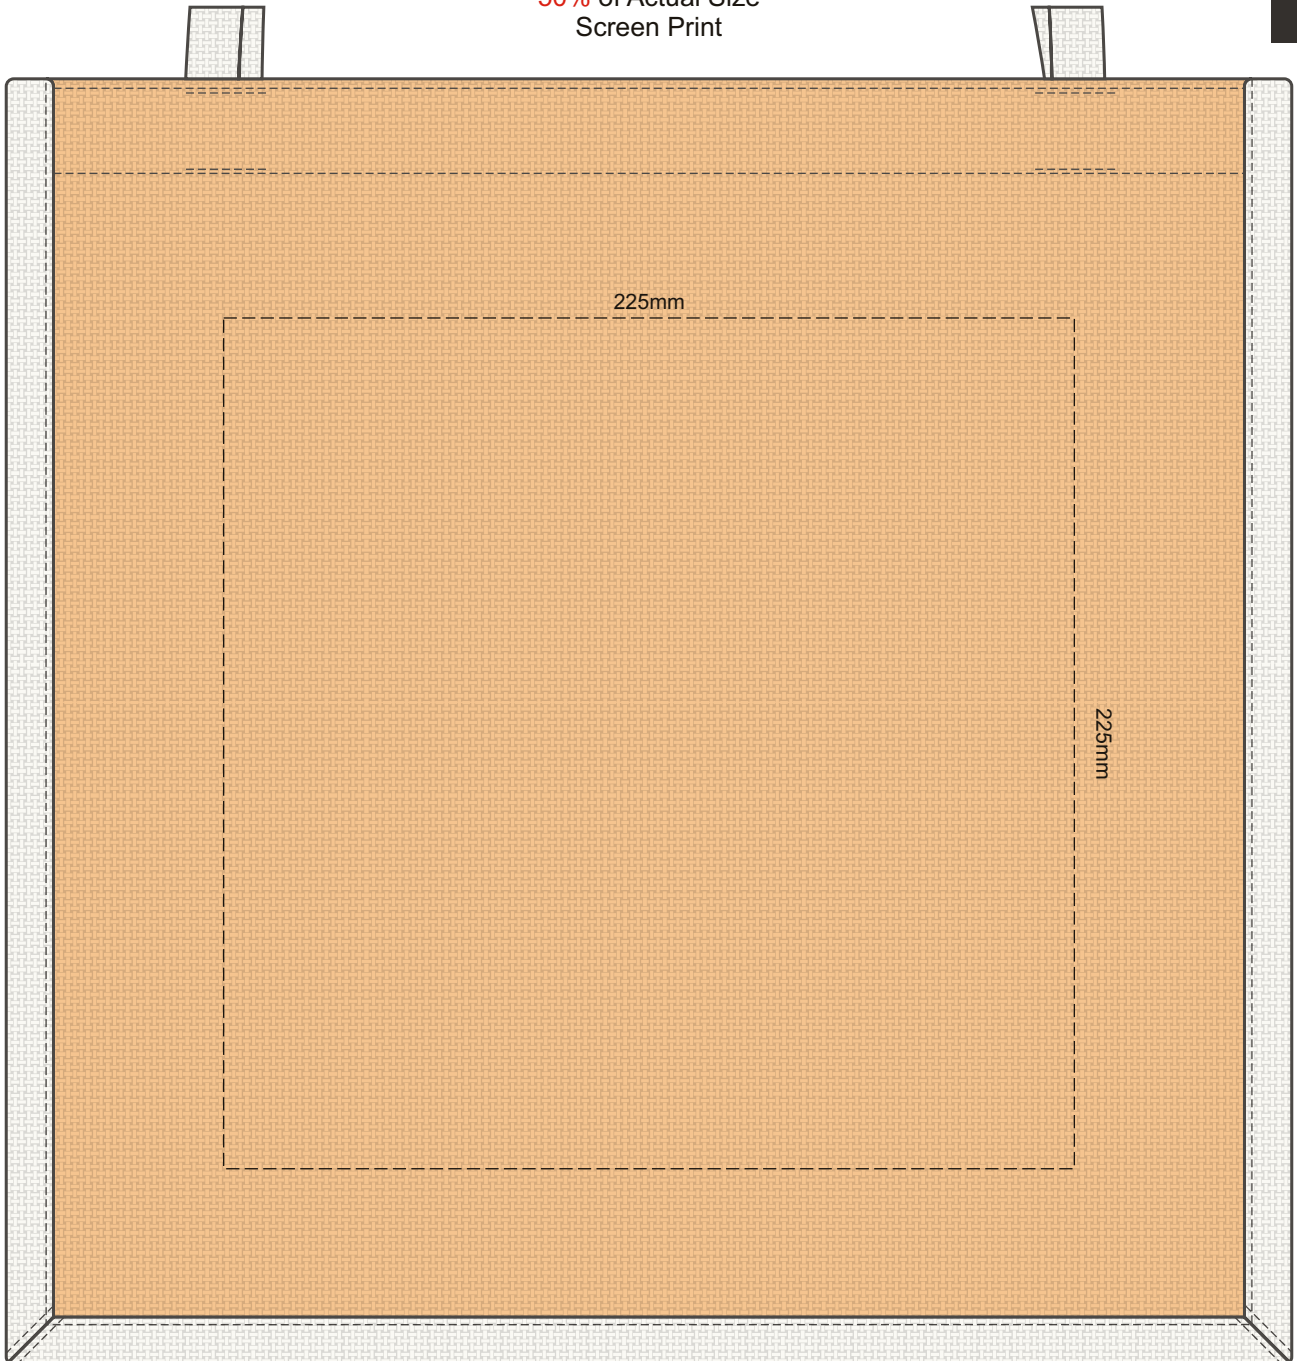

50% of Actual Size
Screen Print

Please be aware the artwork will be significantly affected by the texture of the bag.
Fine detailing, small text will be lost in the texture of the bag and may not be legible.

50% of Actual Size
Colourflex Transfer

Please note the orientation of these print areas may be rotated to best suit your needs.