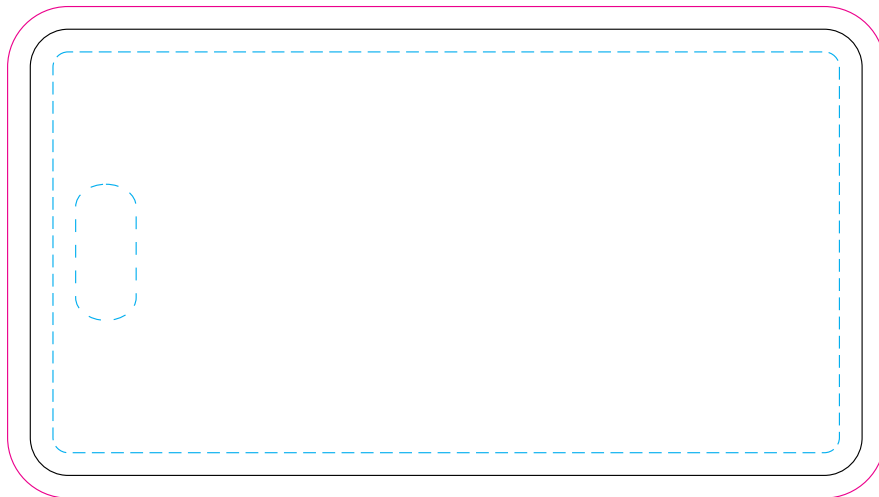

100% of Actual Size
Pad Print

65mm

40mm

100% of Actual Size
Direct Digital

Some minor over spray may be apparent when digitally printing full reversal prints

Blue Line = The SIGNIFICANT PRINT AREA

(Keep all critical images & text within this box)

Black Line = Maximum print area

Pink Line = Bleed off to here