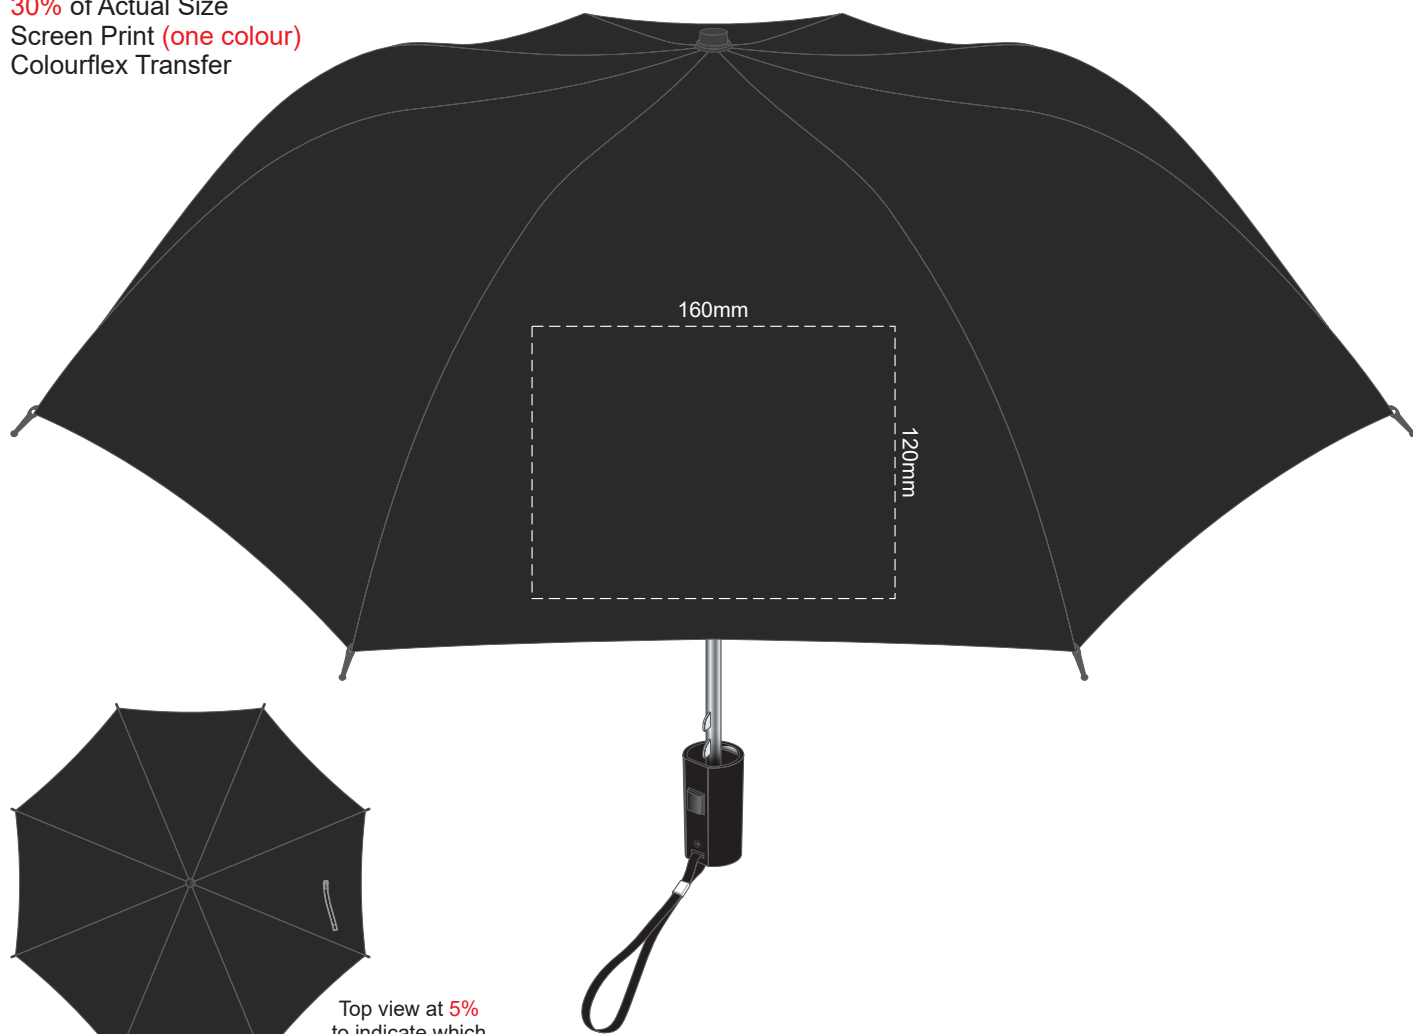

30% of Actual Size
Screen Print (one colour)
Colourflex Transfer

Top view at 5%
to indicate which
panel/s to be decorated.

All panels are printable except for the panel with tie.