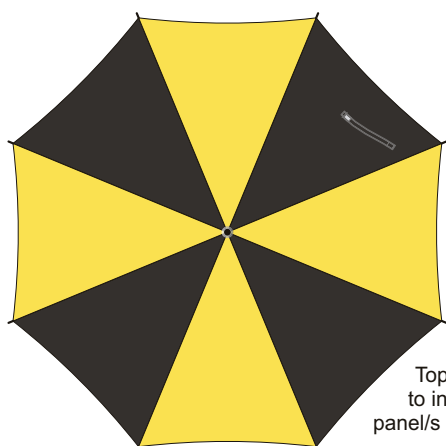

20% of Actual Size
Screen Print (one colour)
Sublimation Print (white only)
Colourflex Transfer

Top view at 5%
to indicate which
panel/s to be decorated.

All panels are printable except for the panel with tie.

20% of Actual Size
Screen Print (one colour)
Colourflex Transfer

Top view at 5%
to indicate which
panel/s to be decorated.

All panels are printable except for the panel with tie.