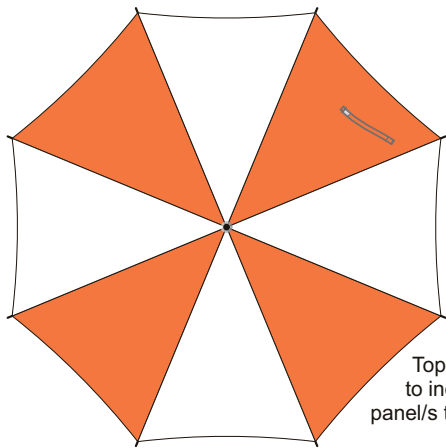

20% of Actual Size
Screen Print (one colour)
Sublimation Print (white only)
Colourflex Transfer

Top view at 5%
to indicate which
panel/s to be decorated.

All panels are printable except for the panel with tie.

20% of Actual Size
Screen Print (one colour)
Colourflex Transfer

Top view at 5%
to indicate which
panel/s to be decorated.

All panels are printable except for the panel with tie.