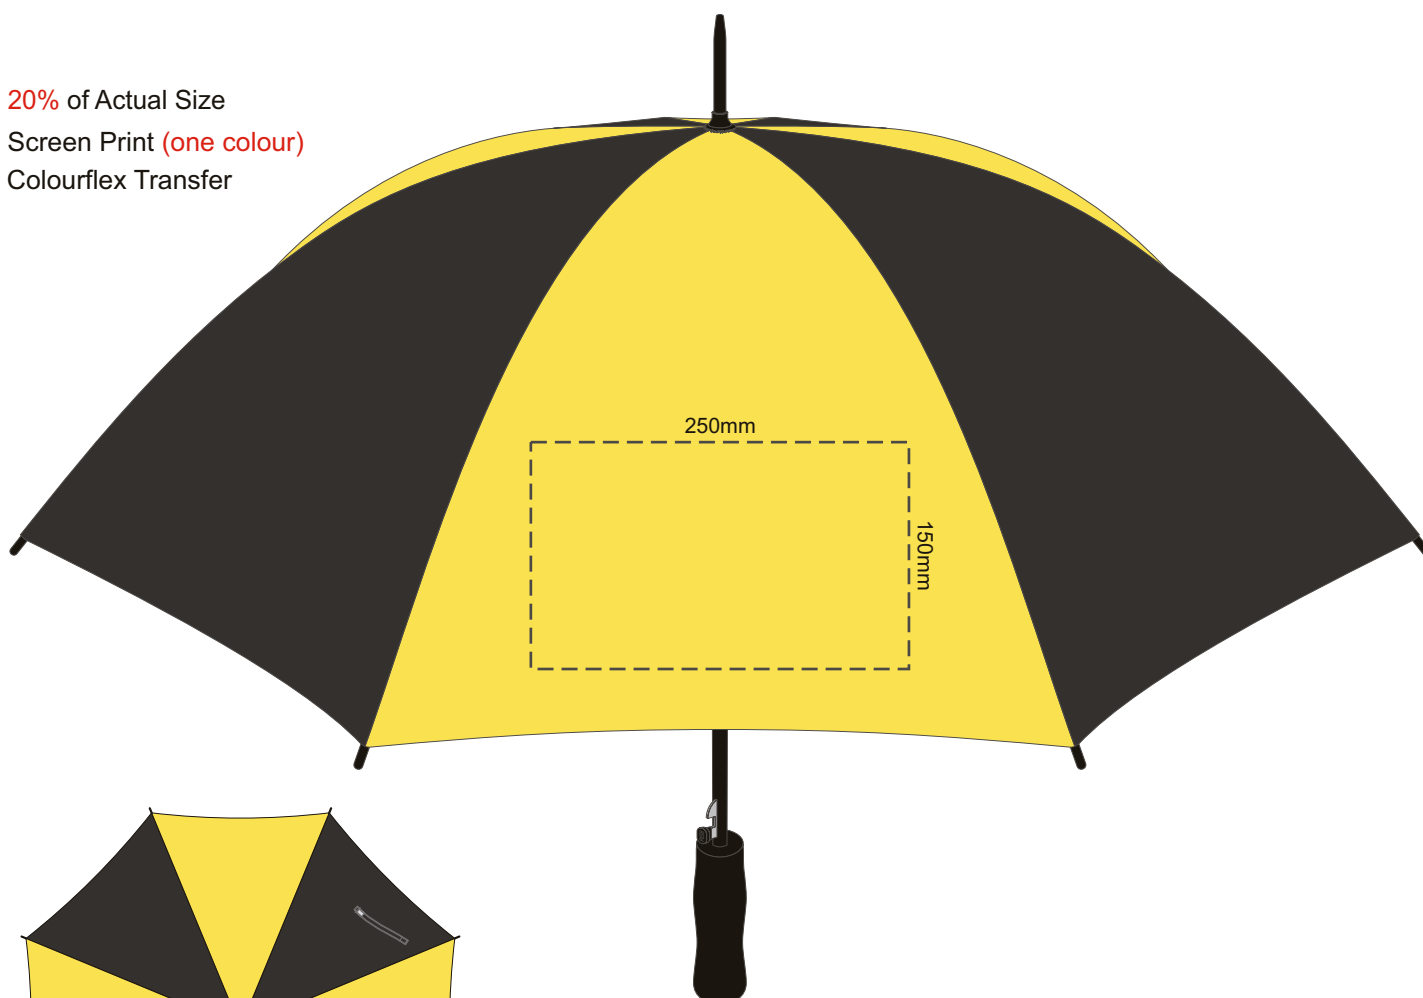

20% of Actual Size
Screen Print (one colour)
Sublimation Print (white only)
Colourflex Transfer

Top view at 5%
to indicate which
panel/s to be decorated.

All panels are printable except for the panel with tie.

20% of Actual Size
Screen Print (one colour)
Colourflex Transfer

Top view at 5%
to indicate which
panel/s to be decorated.

All panels are printable except for the panel with tie.