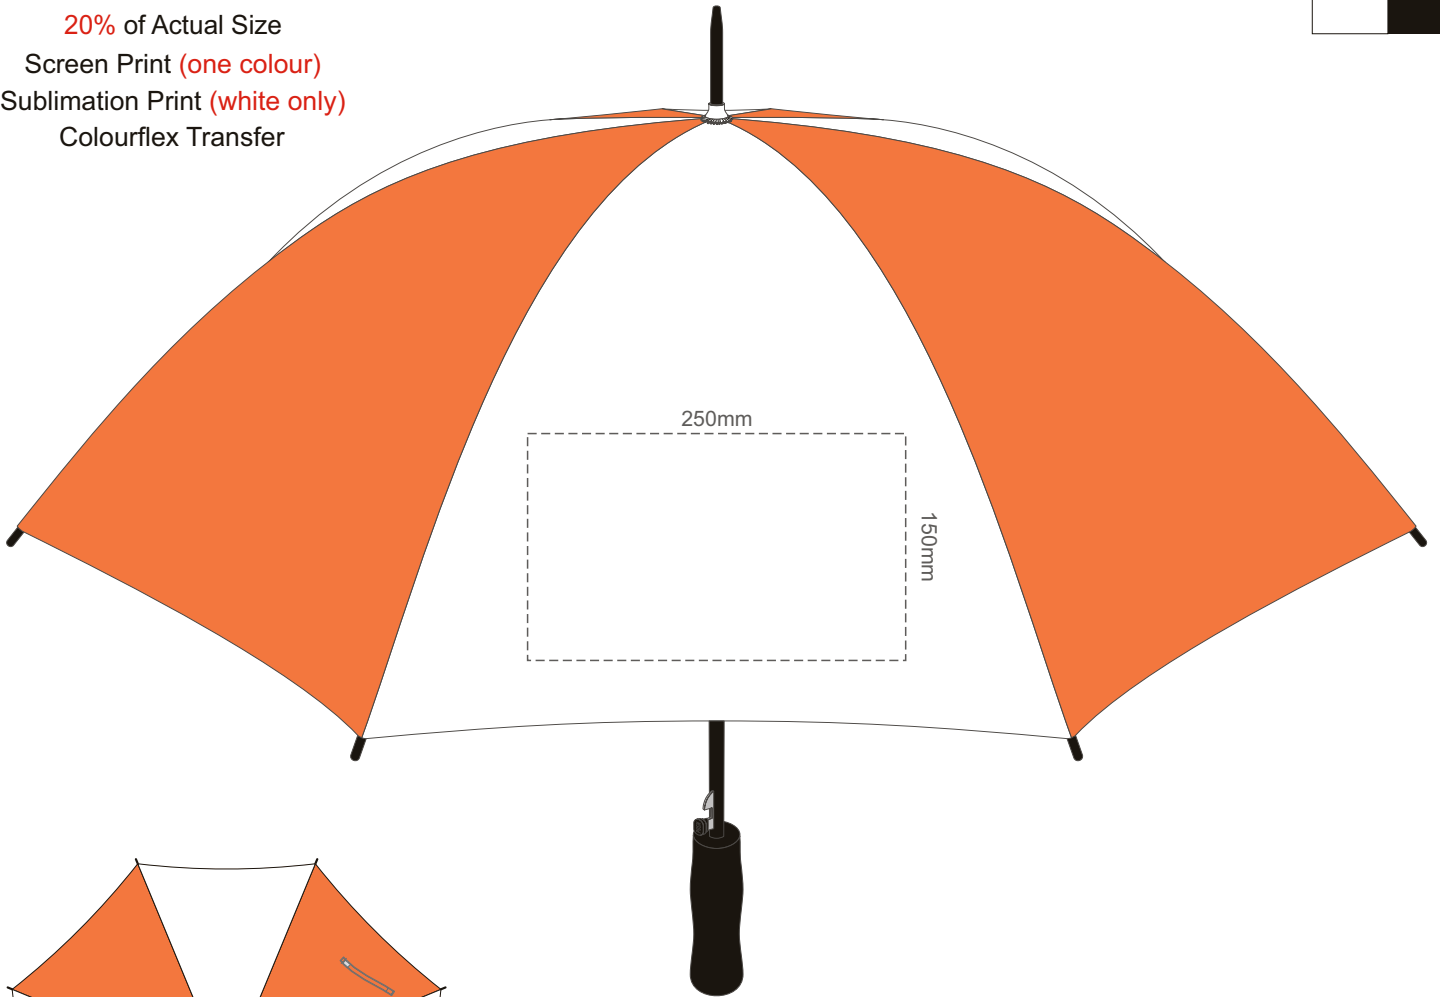

20% of Actual Size
Screen Print (one colour)
Sublimation Print (white only)
Colourflex Transfer

Top view at 5%
to indicate which
panel/s to be decorated.

All panels are printable except for the panel with tie.

20% of Actual Size
Screen Print (one colour)
Colourflex Transfer

Top view at 5%
to indicate which
panel/s to be decorated.

All panels are printable except for the panel with tie.