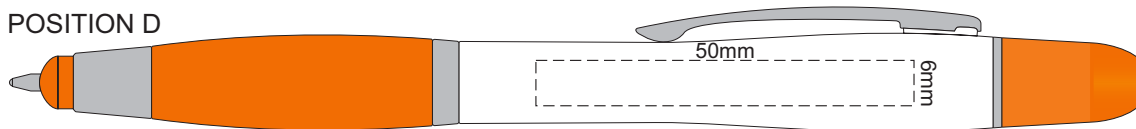

GRIP COLOURS	CAP COLOURS
Yellow	
Orange	
Pink	
Red	
Light Green	
Green	
Blue	
Dark Blue	
Purple	
Black	
	Black

100% of Actual Size
Pad Print

POSITION D

POSITION E

100% of Actual Size
Pad Print

POSITION D

POSITION E

100% of Actual Size
Direct Digital

POSITION D

POSITION E

100% of Actual Size
Direct Digital

POSITION D

POSITION E