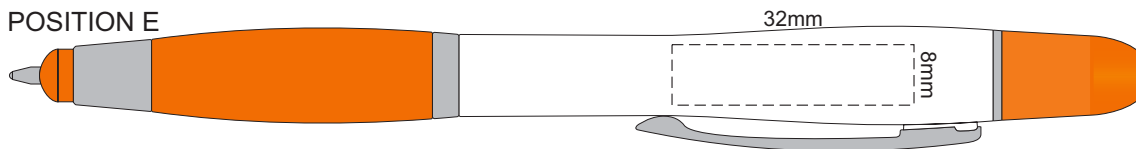

GRIP COLOURS	CAP COLOURS
Yellow	
Orange	
Pink	
Red	
Light Green	
Green	
Blue	
Dark Blue	
Purple	
Black	
	Black

100% of Actual Size
Pad Print

POSITION D

POSITION E

100% of Actual Size
Pad Print

POSITION D

POSITION E

100% of Actual Size
Direct Digital

POSITION D

POSITION E

100% of Actual Size
Direct Digital

POSITION D

POSITION E