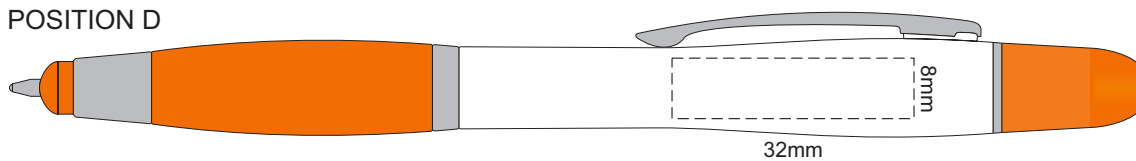

GRIP COLOURS	CAP COLOURS
Yellow	
Orange	
Pink	
Red	
Light Green	
Green	
Blue	
Dark Blue	
Purple	
Black	
	Black

100% of Actual Size
Pad Print

POSITION D

POSITION E

100% of Actual Size
Pad Print

POSITION D

POSITION E

100% of Actual Size
Direct Digital

POSITION D

POSITION E

100% of Actual Size
Direct Digital

POSITION D

POSITION E