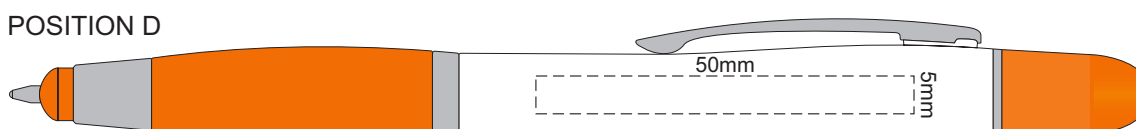

GRIP COLOURS	CAP COLOURS
Yellow	
Orange	
Pink	
Red	
Light Green	
Green	
Blue	
Dark Blue	
Purple	
Black	
	Black

100% of Actual Size
Pad Print

POSITION D

POSITION E

100% of Actual Size
Pad Print

POSITION D

POSITION E

100% of Actual Size
Direct Digital

POSITION D

POSITION E

100% of Actual Size
Direct Digital

POSITION D

POSITION E