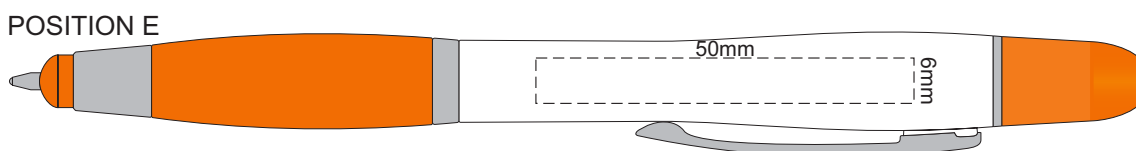

GRIP COLOURS	CAP COLOURS
Yellow	
Orange	
Pink	
Red	
Light Green	
Green	
Blue	
Dark Blue	
Purple	
Black	
	Black

100% of Actual Size
Pad Print

POSITION D

POSITION E

100% of Actual Size
Pad Print

POSITION D

POSITION E

100% of Actual Size
Direct Digital

POSITION D

POSITION E

100% of Actual Size
Direct Digital

POSITION D

POSITION E