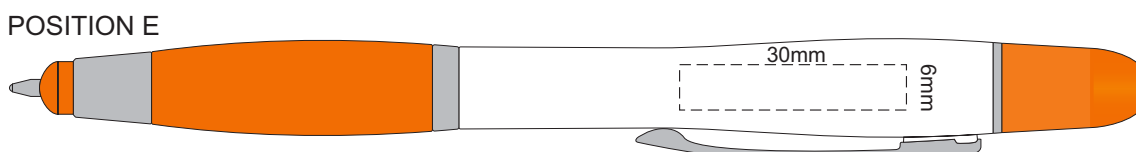

GRIP COLOURS	CAP COLOURS
Yellow	
Orange	
Pink	
Red	
Light Green	
Green	
Blue	
Dark Blue	
Purple	
Black	
	Black

100% of Actual Size
Pad Print

POSITION D

POSITION E

100% of Actual Size
Pad Print

POSITION D

POSITION E

100% of Actual Size
Direct Digital

POSITION D

POSITION E

100% of Actual Size
Direct Digital

POSITION D

POSITION E