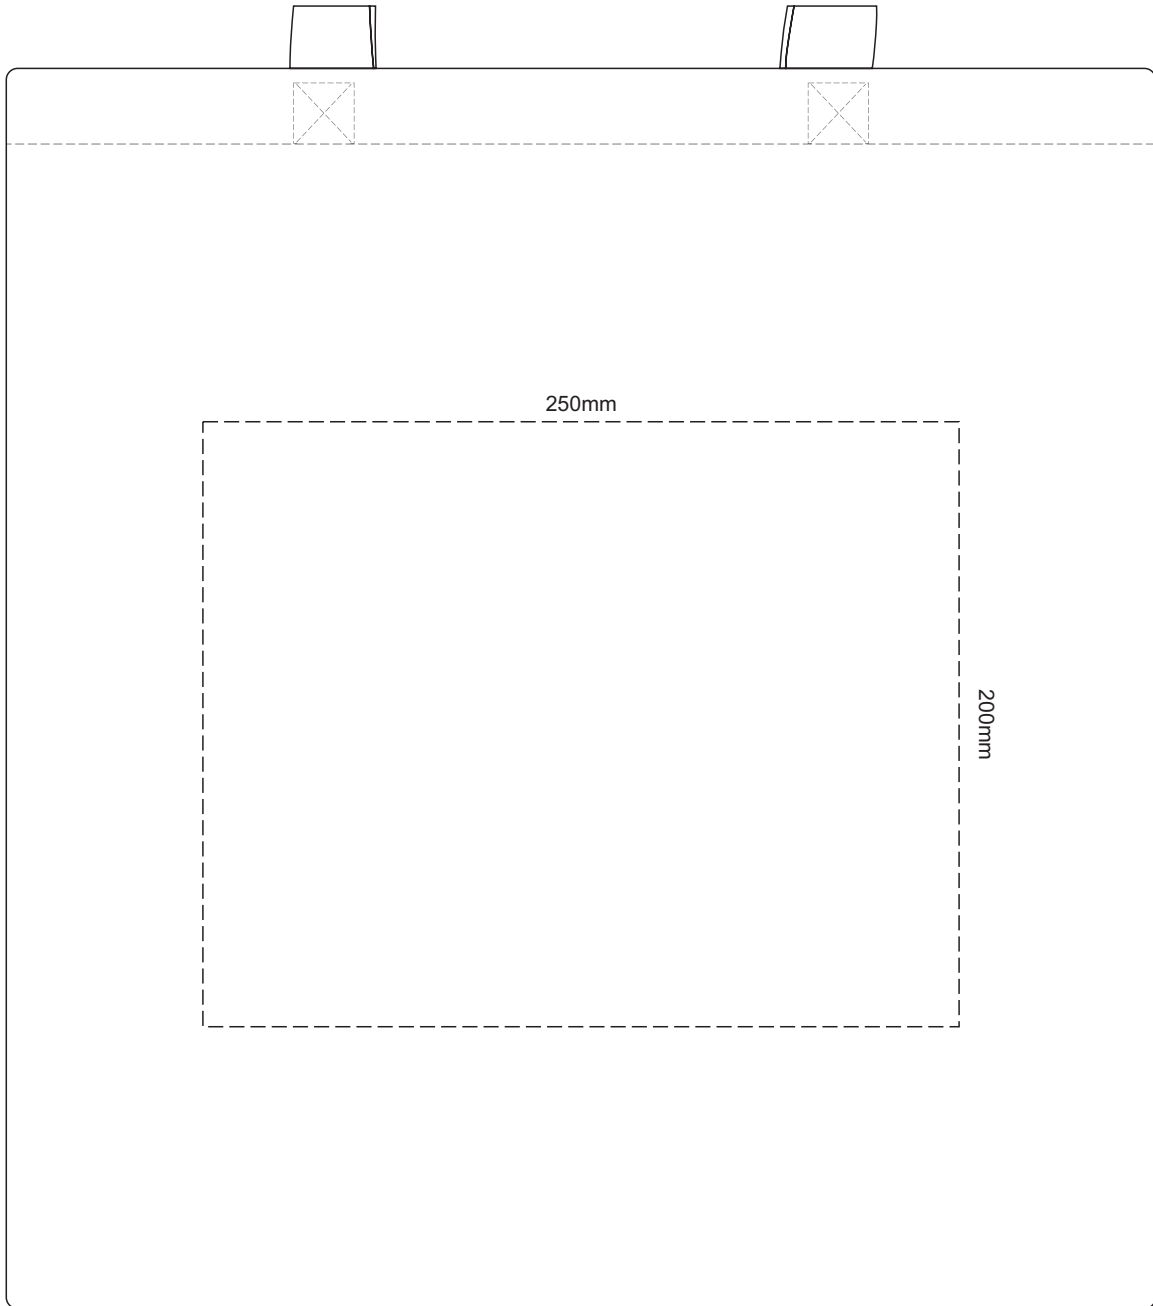

40% of Actual Size  
Colourflex Transfer

Please note the orientation of these print areas may be rotated to best suit your needs.