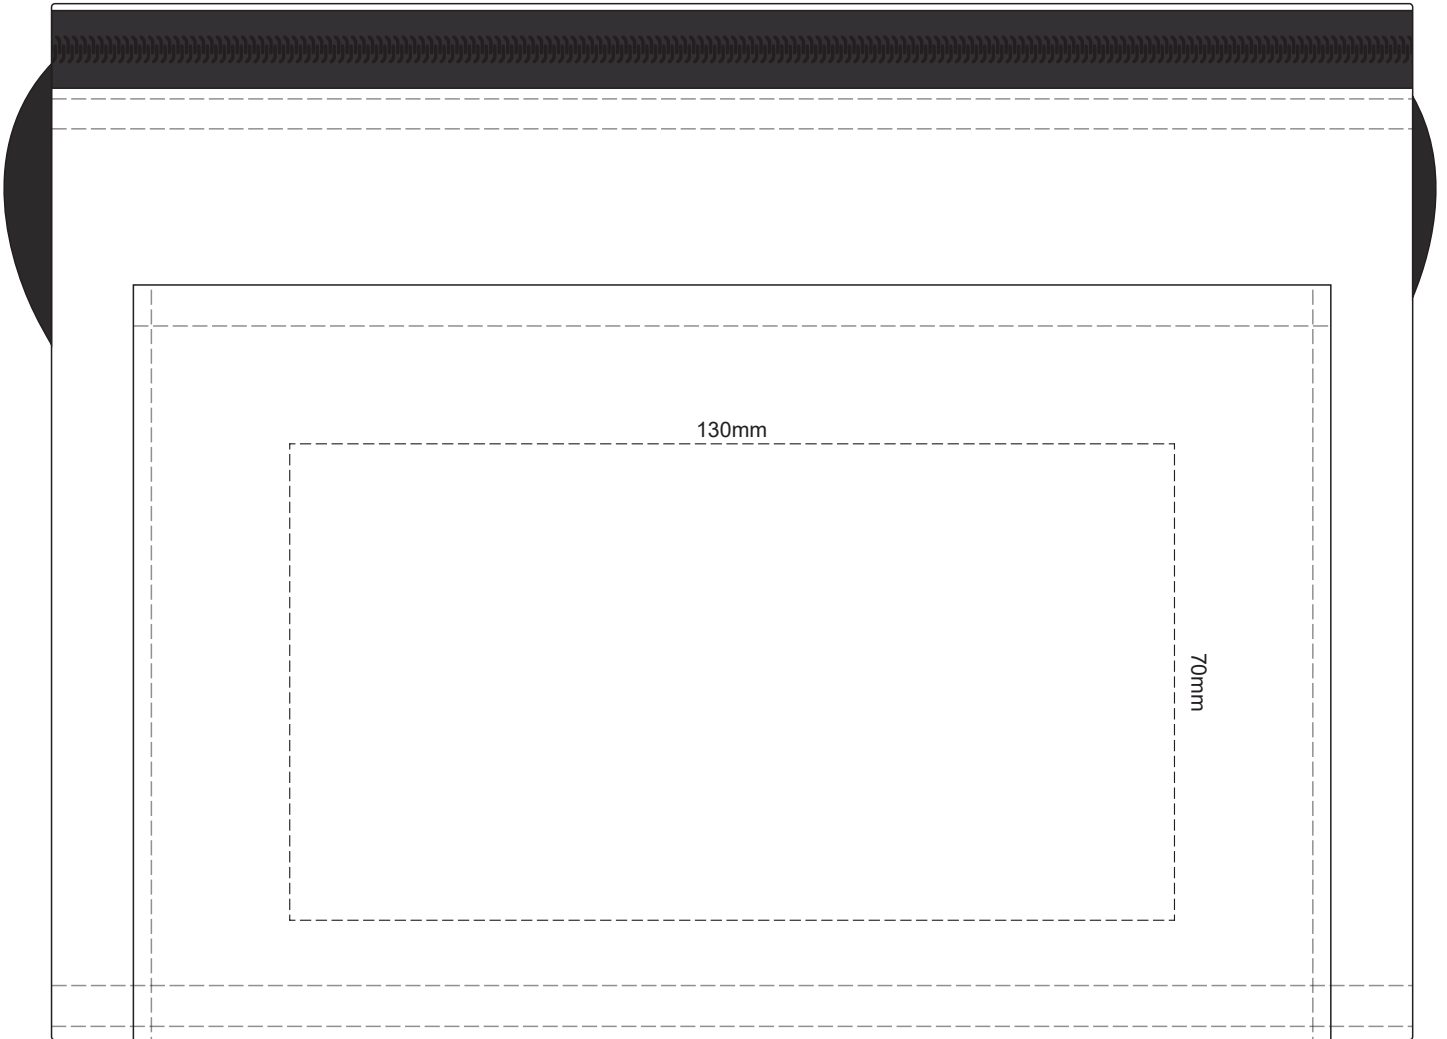

90% of Actual Size
Screen Print

90% of Actual Size
Colourflex Transfer

90% of Actual Size
Sublimation (white bag only)