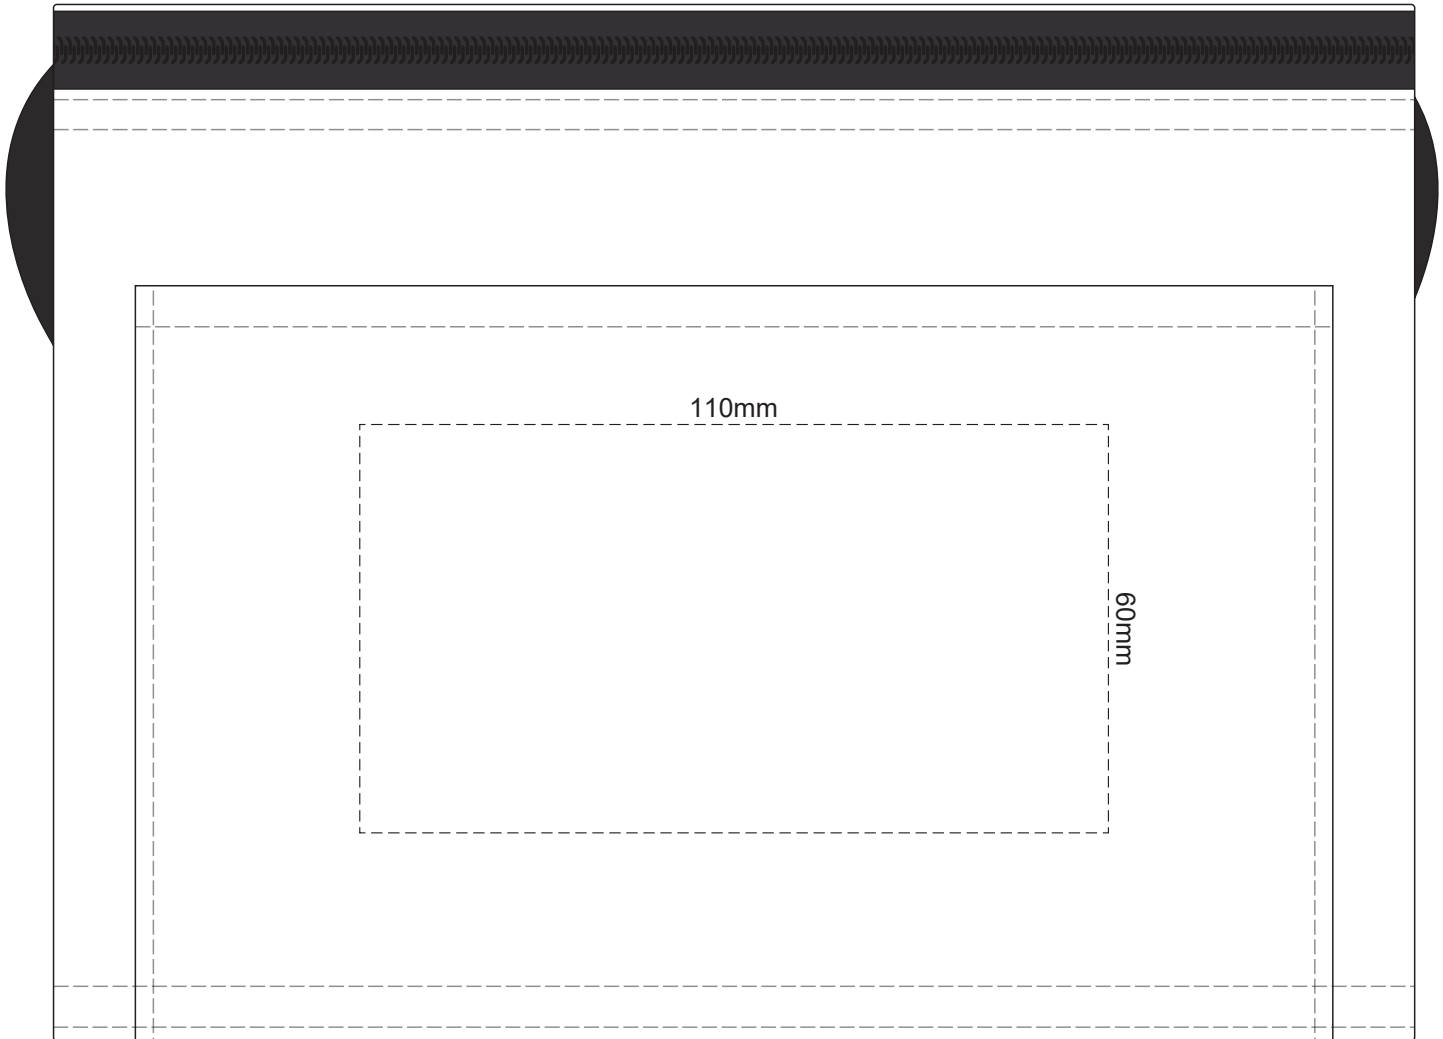

90% of Actual Size
Screen Print

90% of Actual Size
Colourflex Transfer

90% of Actual Size
Sublimation (white bag only)