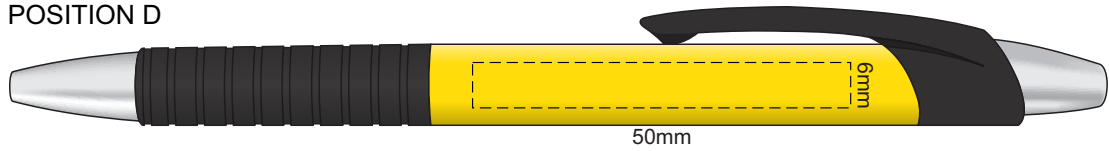

100% of Actual Size
Screen Print

POSITION A

100% of Actual Size
Pad Print

POSITION D

POSITION E

100% of Actual Size
Direct Digital

POSITION D

POSITION E

100% of Actual Size
Pad Print (one side only)

100% of Actual Size
Digital Packaging Print
(one side only)

Digital Print is only available for natural option
Artwork will be printed directly onto the product via CMYK printing (no white),
colours will not be vibrant due to white ink not being available for this process.