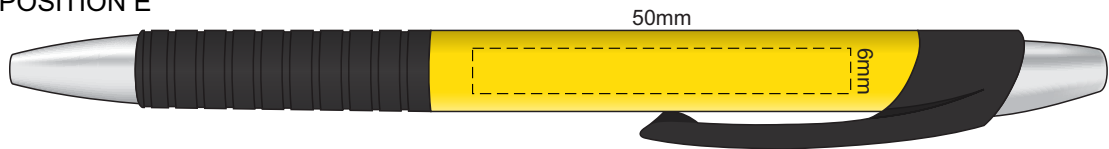

100% of Actual Size
Screen Print

POSITION A

100% of Actual Size
Pad Print

POSITION D

POSITION E

100% of Actual Size
Direct Digital

POSITION D

POSITION E

100% of Actual Size
Pad Print (one side only)

100% of Actual Size
Digital Packaging Print
(one side only)

Digital Print is only available for natural option
Artwork will be printed directly onto the product via CMYK printing (no white),
colours will not be vibrant due to white ink not being available for this process.