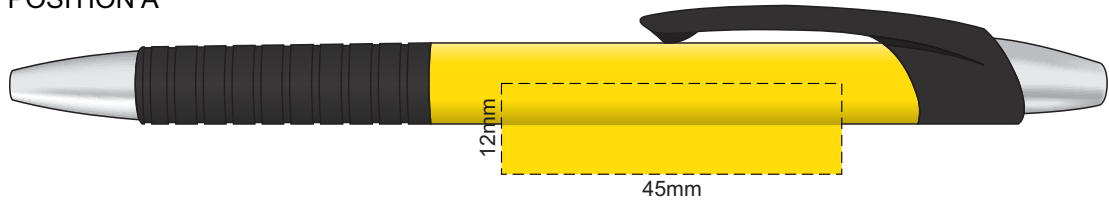

100% of Actual Size
Screen Print

POSITION A

100% of Actual Size
Pad Print

POSITION D

POSITION E

100% of Actual Size
Direct Digital

POSITION D

POSITION E

100% of Actual Size
Pad Print (one side only)

100% of Actual Size
Digital Packaging Print
(one side only)

Digital Print is only available for natural option
Artwork will be printed directly onto the product via CMYK printing (no white),
colours will not be vibrant due to white ink not being available for this process.