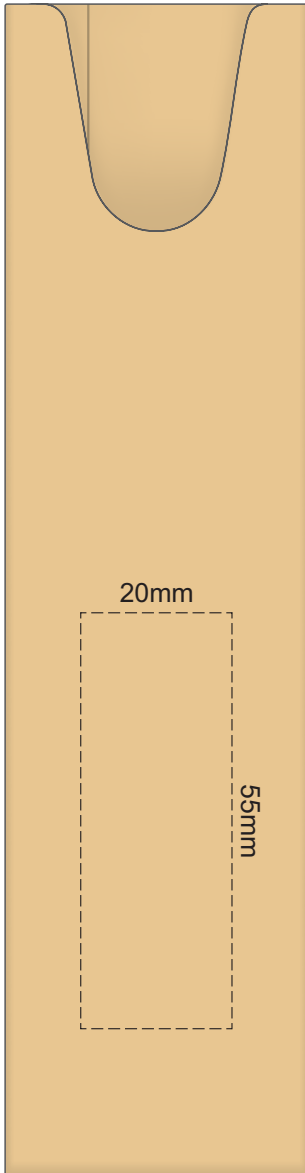

100% of Actual Size
Screen Print

POSITION A

100% of Actual Size
Pad Print

POSITION D

POSITION E

100% of Actual Size
Direct Digital

POSITION D

POSITION E

100% of Actual Size
Pad Print (one side only)

100% of Actual Size
Digital Packaging Print
(one side only)

Digital Print is only available for natural option
Artwork will be printed directly onto the product via CMYK printing (no white),
colours will not be vibrant due to white ink not being available for this process.