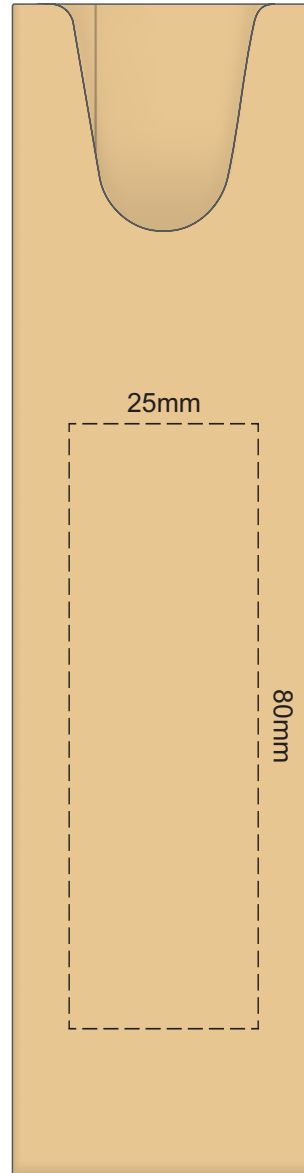

100% of Actual Size
Screen Print

POSITION A

100% of Actual Size
Pad Print

POSITION D

POSITION E

100% of Actual Size
Direct Digital

POSITION D

POSITION E

100% of Actual Size
Pad Print (one side only)

100% of Actual Size
Digital Packaging Print
(one side only)

Digital Print is only available for natural option
Artwork will be printed directly onto the product via CMYK printing (no white),
colours will not be vibrant due to white ink not being available for this process.