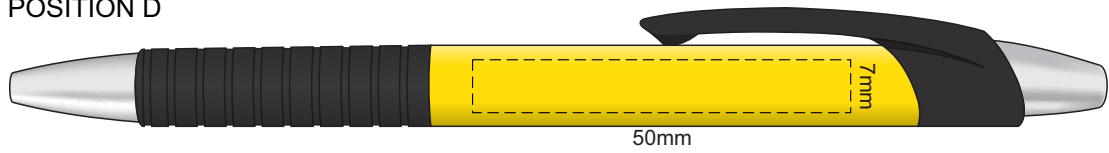

100% of Actual Size
Screen Print

POSITION A

100% of Actual Size
Pad Print

POSITION D

POSITION E

100% of Actual Size
Direct Digital

POSITION D

POSITION E

100% of Actual Size
Pad Print (one side only)

100% of Actual Size
Digital Packaging Print
(one side only)

Digital Print is only available for natural option
Artwork will be printed directly onto the product via CMYK printing (no white),
colours will not be vibrant due to white ink not being available for this process.