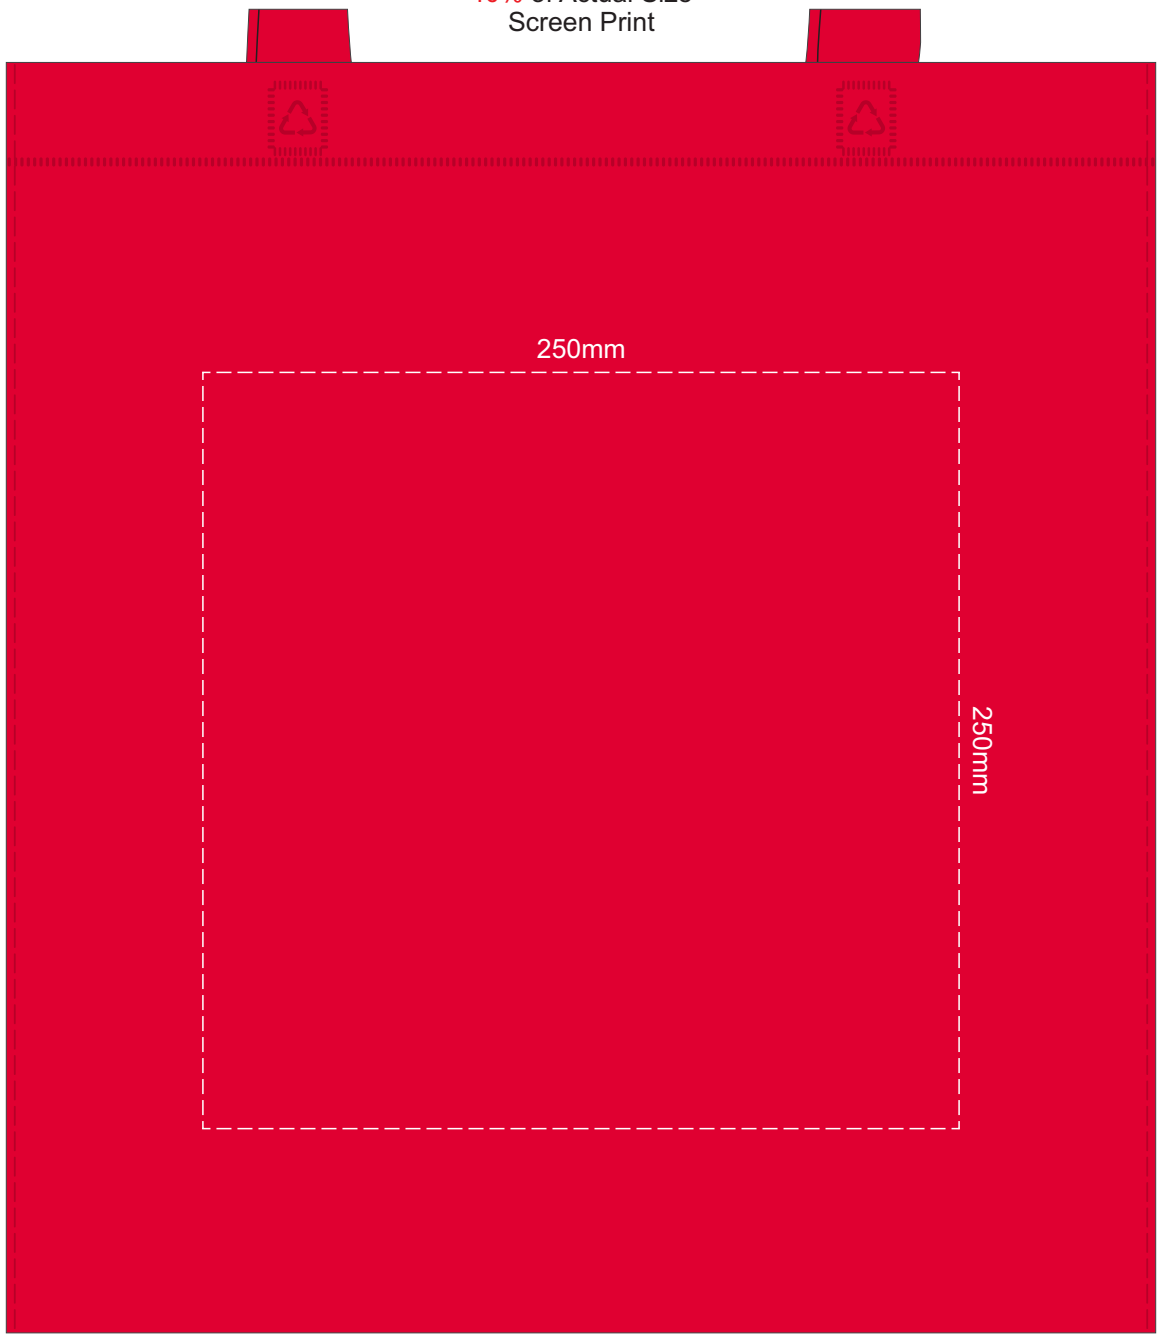

Grey
Natural
White
Yellow
Orange
Pink
Red
Bright Green
Kelly Green
Dark Green
Teal
Light Blue
Process Blue
Royal Blue
Navy
Purple
Black

40% of Actual Size
Screen Print

Grey
Natural
White
Yellow
Orange
Pink
Red
Bright Green
Kelly Green
Dark Green
Teal
Light Blue
Process Blue
Royal Blue
Navy
Purple
Black

40% of Actual Size
Colourflex Transfer

Please note the orientation the print area may be rotated to best suit the requirements.