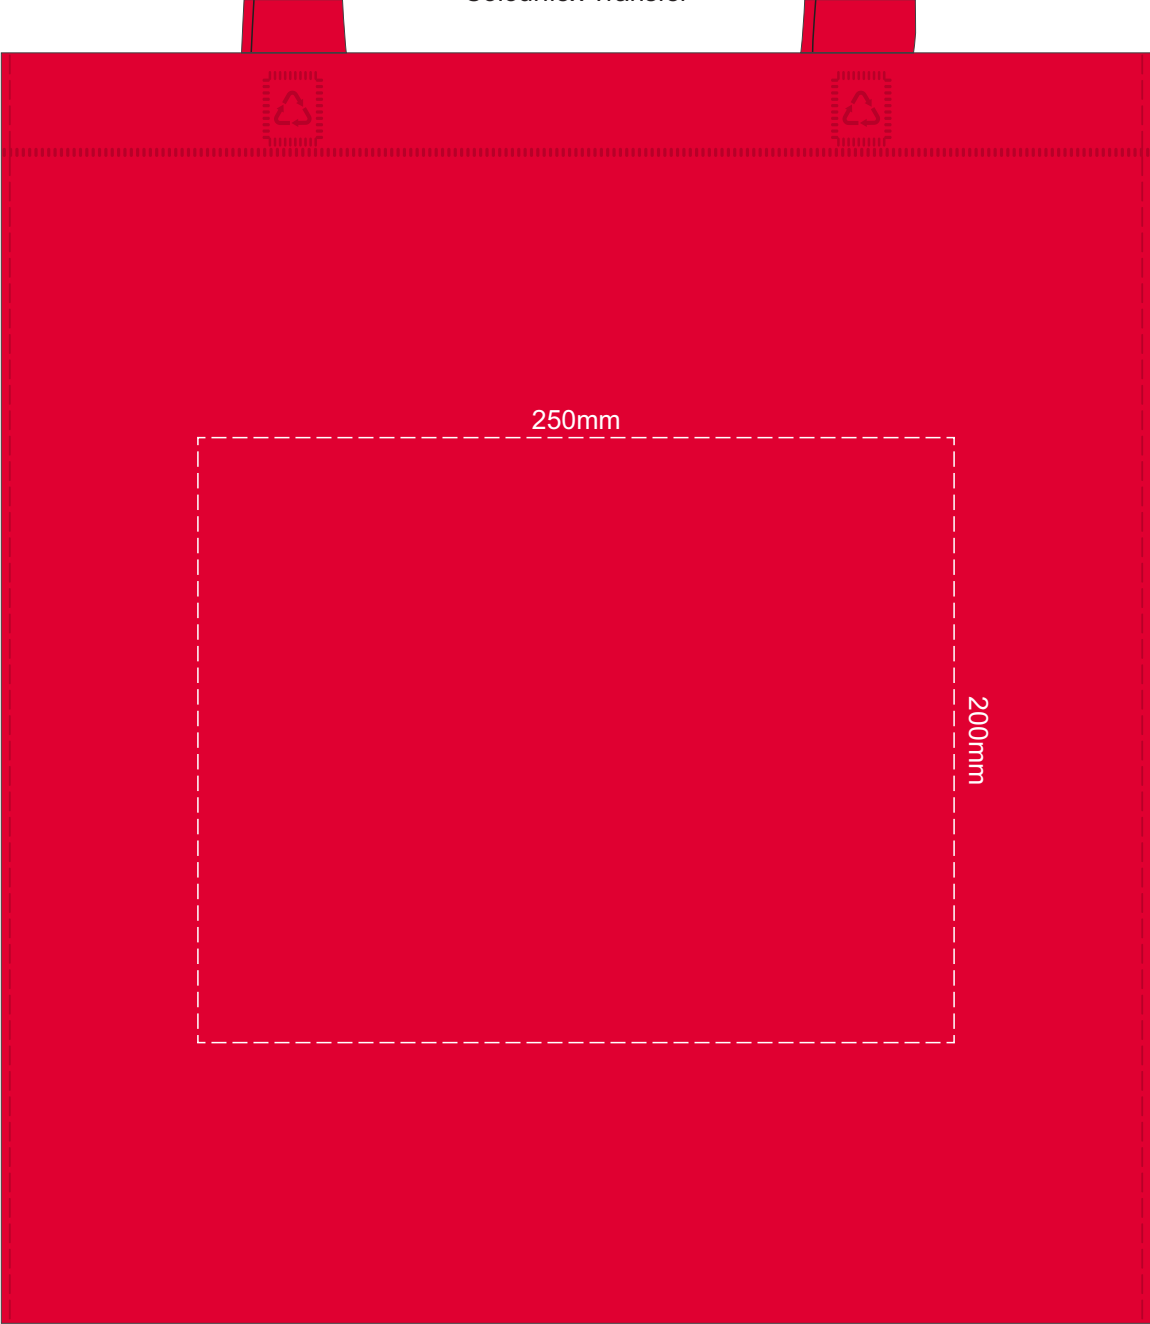

Grey
Natural
White
Yellow
Orange
Pink
Red
Bright Green
Kelly Green
Dark Green
Teal
Light Blue
Process Blue
Royal Blue
Navy
Purple
Black

40% of Actual Size
Screen Print

Grey
Natural
White
Yellow
Orange
Pink
Red
Bright Green
Kelly Green
Dark Green
Teal
Light Blue
Process Blue
Royal Blue
Navy
Purple
Black

40% of Actual Size
Colourflex Transfer

Please note the orientation the print area may be rotated to best suit the requirements.