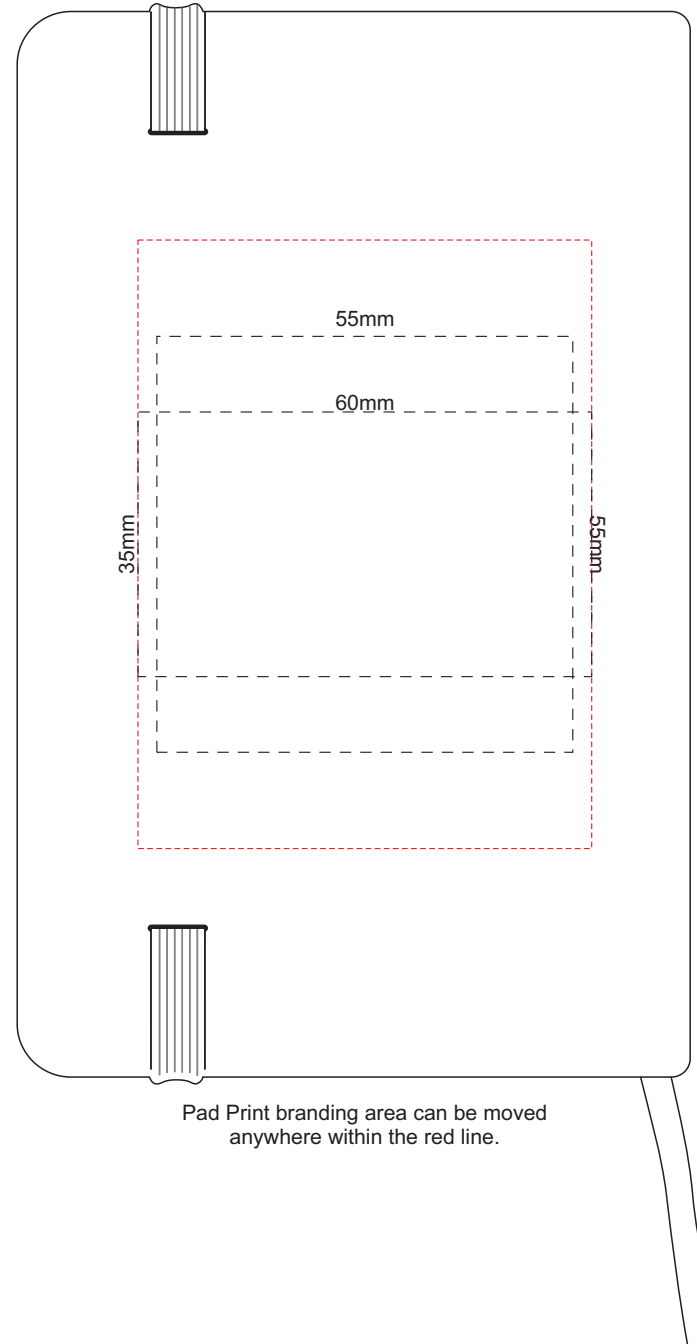

100% of Actual Size
Pad Print

Branding area can be moved anywhere within the red line.

100% of Actual Size
Pad Print Back

Pad Print branding area can be moved anywhere within the red line.

100% of Actual Size
Screen Print (one colour)

100% of Actual Size
Screen Print (one colour) Back

100% of Actual Size
Direct Digital