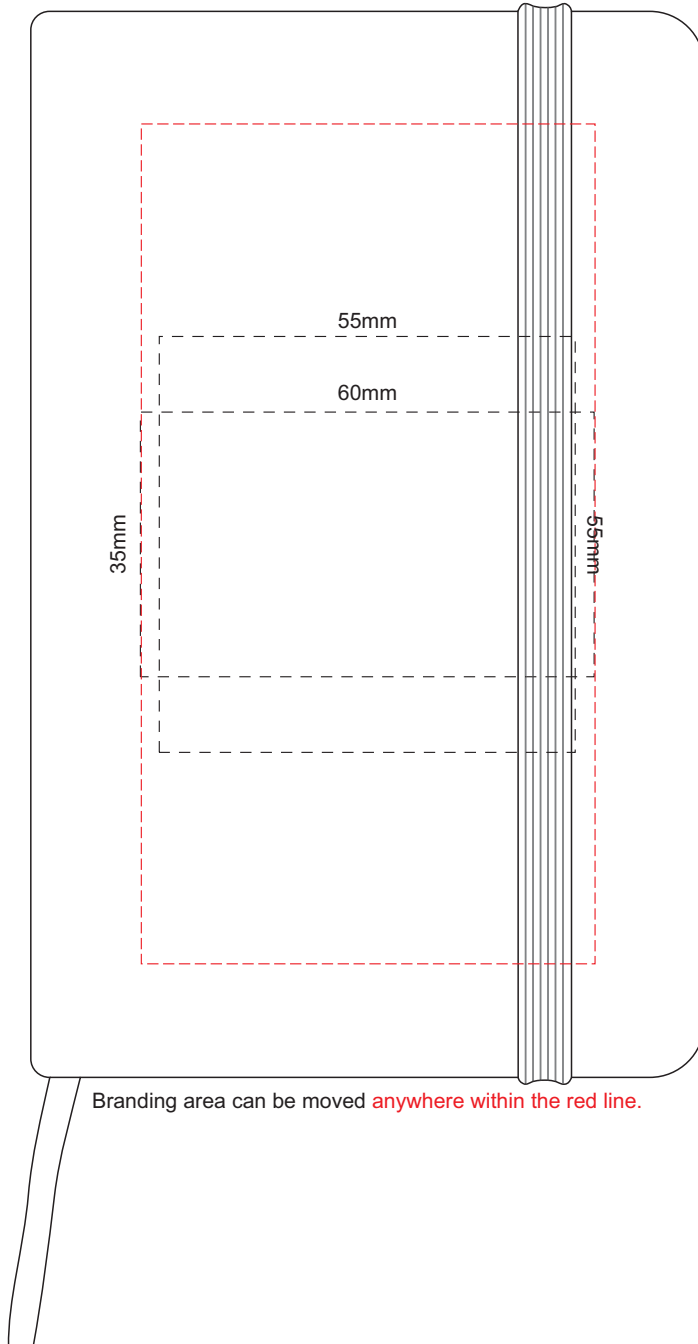

100% of Actual Size
Pad Print

Branding area can be moved anywhere within the red line.

100% of Actual Size
Pad Print Back

Pad Print branding area can be moved anywhere within the red line.

100% of Actual Size
Screen Print (one colour)

100% of Actual Size
Screen Print (one colour) Back

100% of Actual Size
Direct Digital