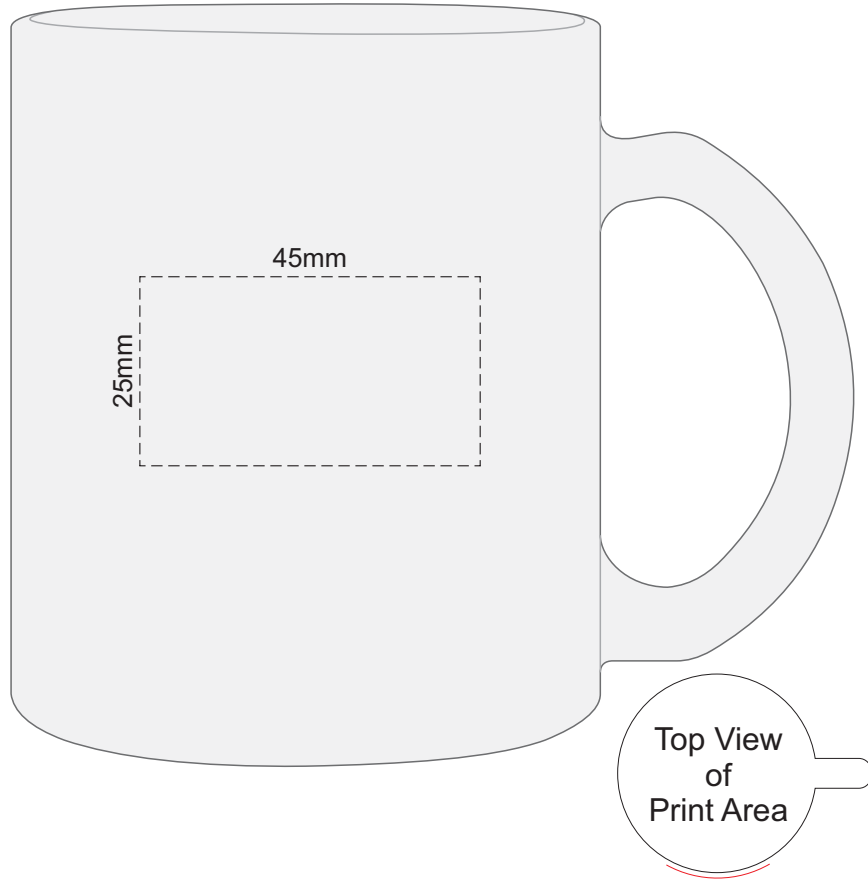

100% of Actual Size
Pad Print
Imitation Etch

100% of Actual Size
Pad Print
Imitation Etch

100% of Actual Size
Laser Engraving

Laser Engraves to a Natural Finish

100% of Actual Size
Digital Packaging Print

GIFT BOX
FRONT

Artwork will be printed directly onto the product via CMYK printing (no white), colours will not be vibrant due to white ink not being available for this process.