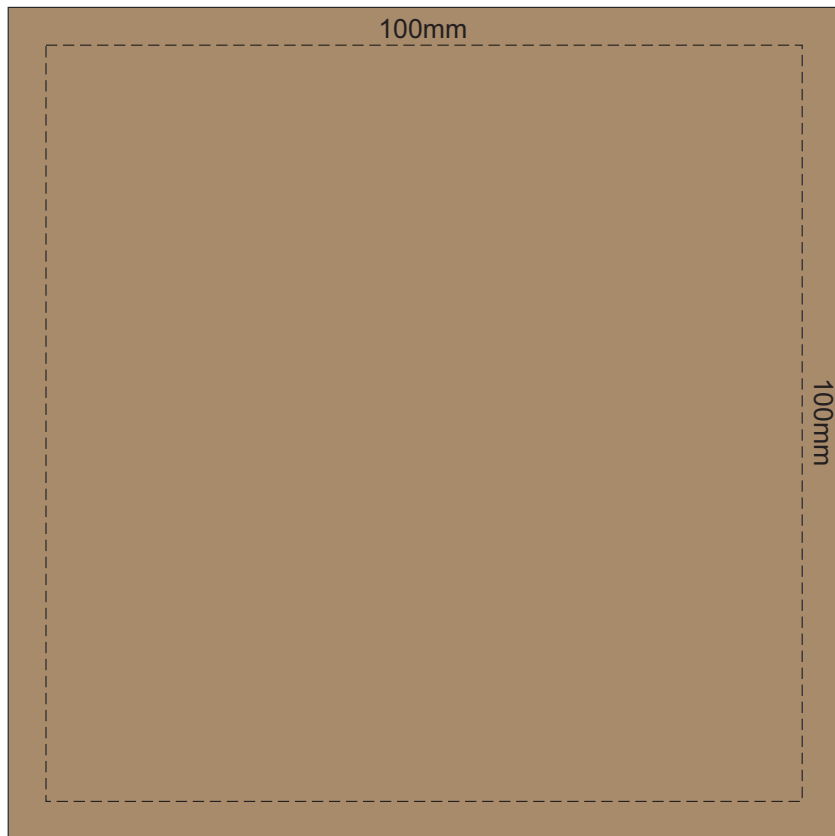

100% of Actual Size
Pad Print
Imitation Etch

100% of Actual Size
Pad Print
Imitation Etch

100% of Actual Size
Laser Engraving

Laser Engraves to a Natural Finish

100% of Actual Size
Digital Packaging Print

GIFT BOX
FRONT

Artwork will be printed directly onto the product via CMYK printing (no white), colours will not be vibrant due to white ink not being available for this process.