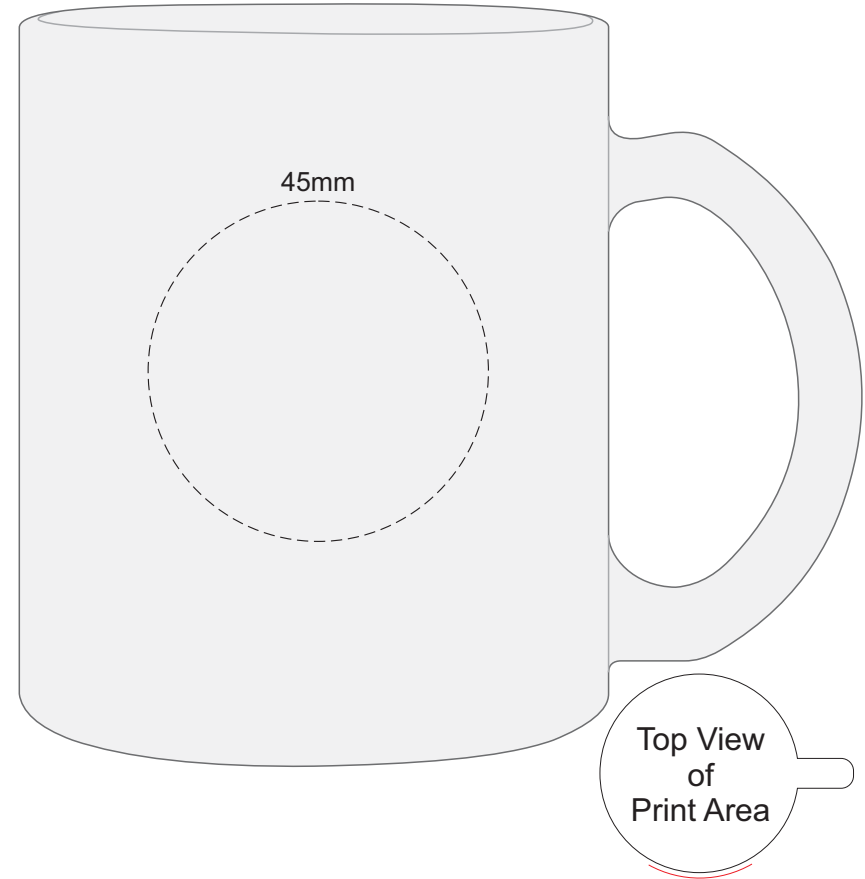

100% of Actual Size
Pad Print
Imitation Etch

100% of Actual Size
Pad Print
Imitation Etch

100% of Actual Size
Laser Engraving

Laser Engraves to a Natural Finish

100% of Actual Size
Digital Packaging Print

GIFT BOX
FRONT

Artwork will be printed directly onto the product via CMYK printing (no white), colours will not be vibrant due to white ink not being available for this process.