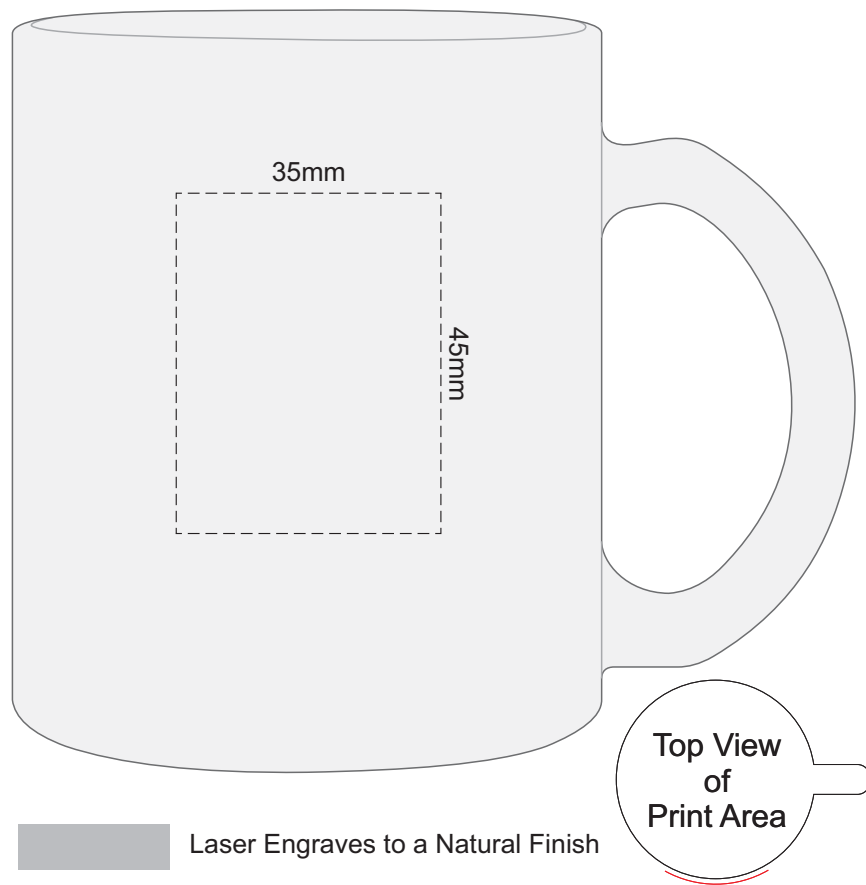

100% of Actual Size
Pad Print
Imitation Etch

100% of Actual Size
Pad Print
Imitation Etch

100% of Actual Size
Laser Engraving

Laser Engraves to a Natural Finish

100% of Actual Size
Digital Packaging Print

GIFT BOX
FRONT

Artwork will be printed directly onto the product via CMYK printing (no white), colours will not be vibrant due to white ink not being available for this process.