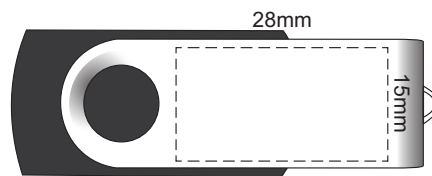

CASE COLOURS	SWIVEL COLOURS

100% of Actual Size
 Pad Print
 Laser Engraving (Silver Swivel Only)
 Direct Digital

 Silver engraves to a natural etch

100% of Actual Size
 Pad Print (one colour)