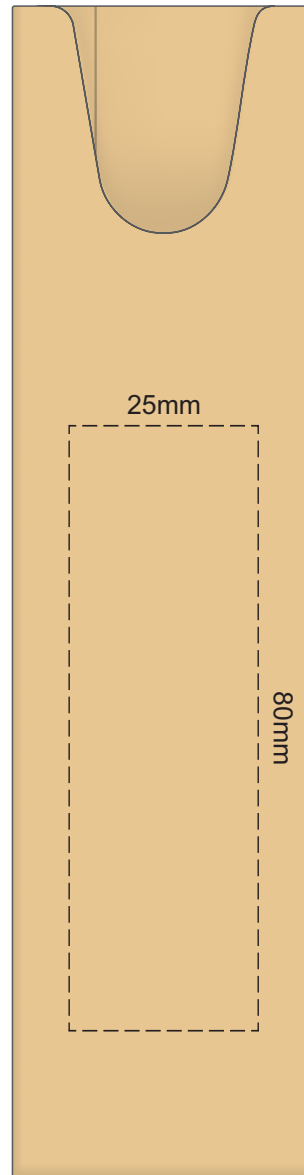

100% of Actual Size
Pad Print

POSITION D

POSITION E

100% of Actual Size
Direct Digital

POSITION D

POSITION E

100% of Actual Size
Pad Print (one side only)

100% of Actual Size
Digital Packaging Print
(one side only)

Digital Print is only available for natural option
Artwork will be printed directly onto the product via CMYK printing (no white),
colours will not be vibrant due to white ink not being available for this process.