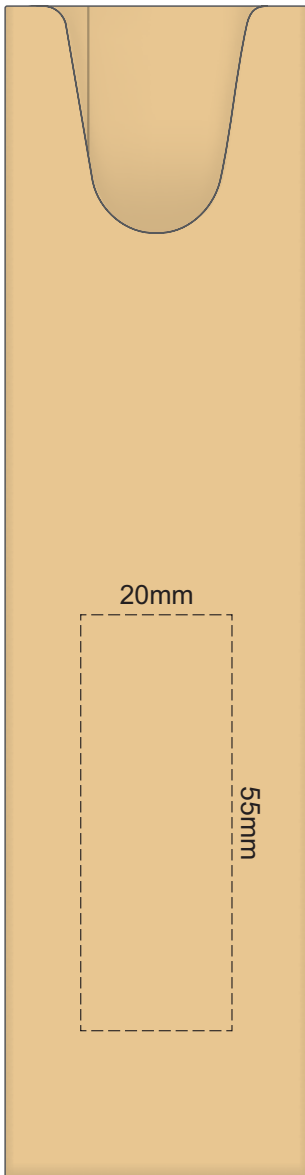

100% of Actual Size
Pad Print

POSITION D

POSITION E

100% of Actual Size
Direct Digital

POSITION D

POSITION E

100% of Actual Size
Pad Print (one side only)

100% of Actual Size
Digital Packaging Print
(one side only)

Digital Print is only available for natural option
Artwork will be printed directly onto the product via CMYK printing (no white),
colours will not be vibrant due to white ink not being available for this process.