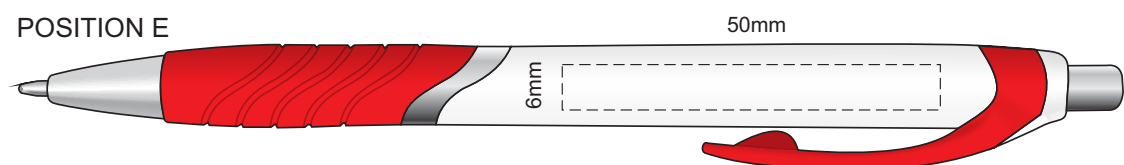

100% of Actual Size
Screen Print
(multi colour loose registration)

POSITION A

100% of Actual Size
Screen Print (one colour)

POSITION A

100% of Actual Size
Pad Print

POSITION C

POSITION D

POSITION E

100% of Actual Size
Direct Digital

POSITION D

POSITION E

100% of Actual Size
Pad Print (one side only)

100% of Actual Size
Digital Packaging Print
(one side only)

Digital Print is only available for natural option
Artwork will be printed directly onto the product via CMYK printing (no white),
colours will not be vibrant due to white ink not being available for this process.