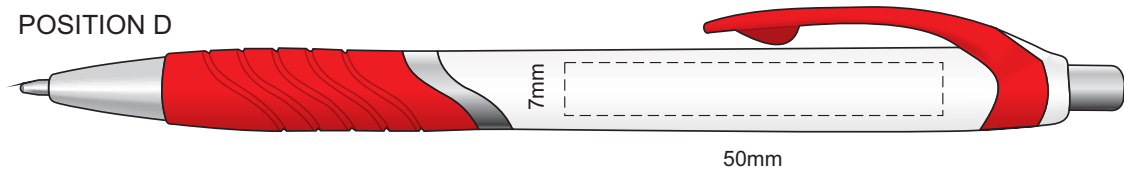

100% of Actual Size
Screen Print
(multi colour loose registration)

POSITION A

100% of Actual Size
Screen Print (one colour)

POSITION A

100% of Actual Size
Pad Print

POSITION C

POSITION D

POSITION E

100% of Actual Size
Direct Digital

POSITION D

POSITION E

100% of Actual Size
Pad Print (one side only)

100% of Actual Size
Digital Packaging Print
(one side only)

Digital Print is only available for natural option
Artwork will be printed directly onto the product via CMYK printing (no white),
colours will not be vibrant due to white ink not being available for this process.