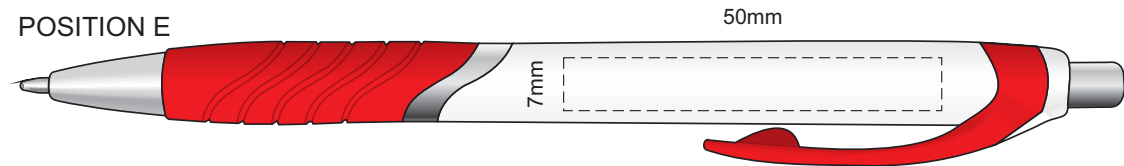

100% of Actual Size
Screen Print
(multi colour loose registration)

POSITION A

100% of Actual Size
Screen Print (one colour)

POSITION A

100% of Actual Size
Pad Print

POSITION C

POSITION D

POSITION E

100% of Actual Size
Direct Digital

POSITION D

POSITION E

100% of Actual Size
Pad Print (one side only)

100% of Actual Size
Digital Packaging Print
(one side only)

Digital Print is only available for natural option
Artwork will be printed directly onto the product via CMYK printing (no white),
colours will not be vibrant due to white ink not being available for this process.