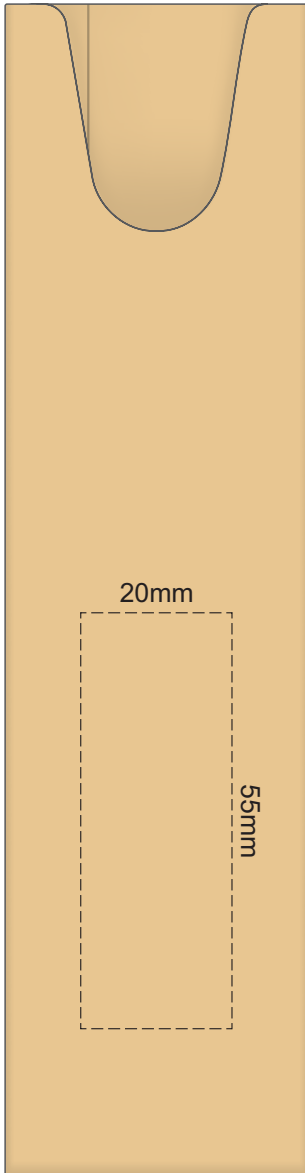

100% of Actual Size
Screen Print
(multi colour loose registration)

POSITION A

100% of Actual Size
Screen Print (one colour)

POSITION A

100% of Actual Size
Pad Print

POSITION C

POSITION D

POSITION E

100% of Actual Size
Direct Digital

POSITION D

POSITION E

100% of Actual Size
Pad Print (one side only)

100% of Actual Size
Digital Packaging Print
(one side only)

Digital Print is only available for natural option
Artwork will be printed directly onto the product via CMYK printing (no white),
colours will not be vibrant due to white ink not being available for this process.