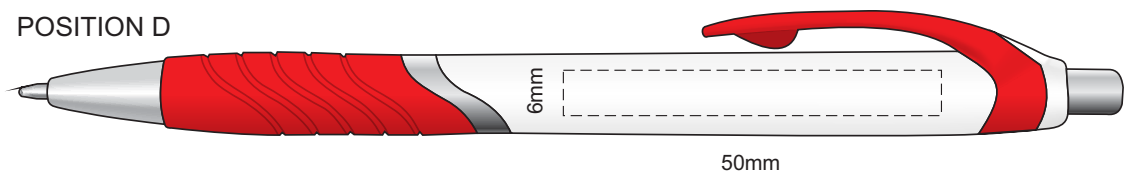

100% of Actual Size
Screen Print
(multi colour loose registration)

POSITION A

100% of Actual Size
Screen Print (one colour)

POSITION A

100% of Actual Size
Pad Print

POSITION C

POSITION D

POSITION E

100% of Actual Size
Direct Digital

POSITION D

POSITION E

100% of Actual Size
Pad Print (one side only)

100% of Actual Size
Digital Packaging Print
(one side only)

Digital Print is only available for natural option
Artwork will be printed directly onto the product via CMYK printing (no white),
colours will not be vibrant due to white ink not being available for this process.