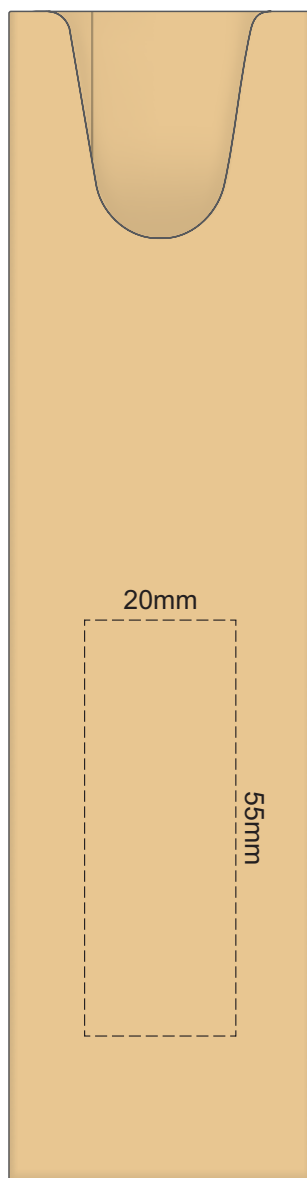

100% of Actual Size
Pad Print

POSITION D

POSITION E

100% of Actual Size
Direct Digital

POSITION D

POSITION E

100% of Actual Size
Pad Print (one side only)

100% of Actual Size
Digital Packaging Print
(one side only)

Digital Print is only available for natural option
Artwork will be printed directly onto the product via CMYK printing (no white),
colours will not be vibrant due to white ink not being available for this process.