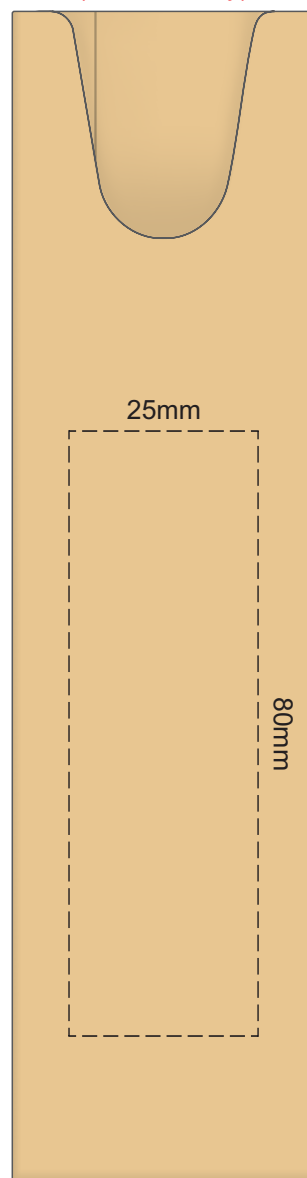

100% of Actual Size
Pad Print

POSITION D

POSITION E

100% of Actual Size
Direct Digital

POSITION D

POSITION E

100% of Actual Size
Pad Print (one side only)

100% of Actual Size
Digital Packaging Print
(one side only)

Digital Print is only available for natural option
Artwork will be printed directly onto the product via CMYK printing (no white),
colours will not be vibrant due to white ink not being available for this process.