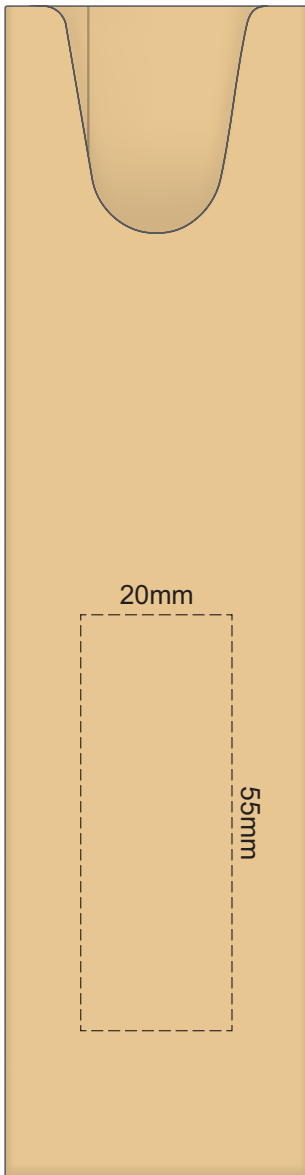

100% of Actual Size
Pad Print

100% of Actual Size
Pad Print

100% of Actual Size
Direct Digital

100% of Actual Size
Direct Digital

100% of Actual Size
Pad Print (one side only)

100% of Actual Size
Digital Packaging Print
(one side only)

Digital Print is only available for natural option
Artwork will be printed directly onto the product via CMYK printing (no white),
colours will not be vibrant due to white ink not being available for this process.