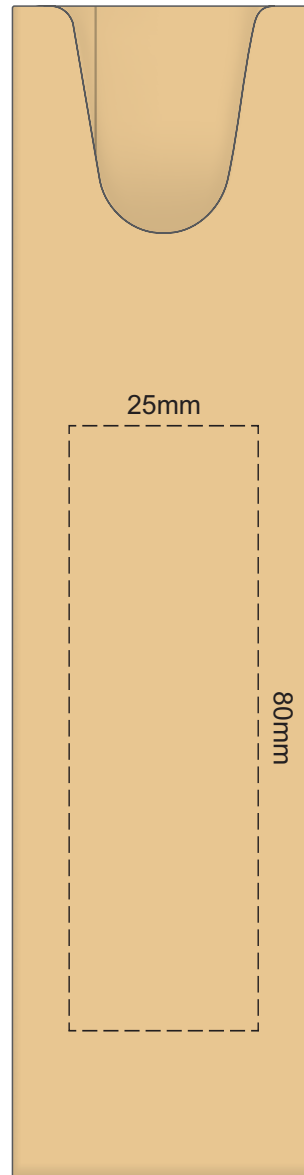

100% of Actual Size
Pad Print

100% of Actual Size
Pad Print

100% of Actual Size
Direct Digital

100% of Actual Size
Direct Digital

100% of Actual Size
Pad Print (one side only)

100% of Actual Size
Digital Packaging Print
(one side only)

Digital Print is only available for natural option
Artwork will be printed directly onto the product via CMYK printing (no white),
colours will not be vibrant due to white ink not being available for this process.