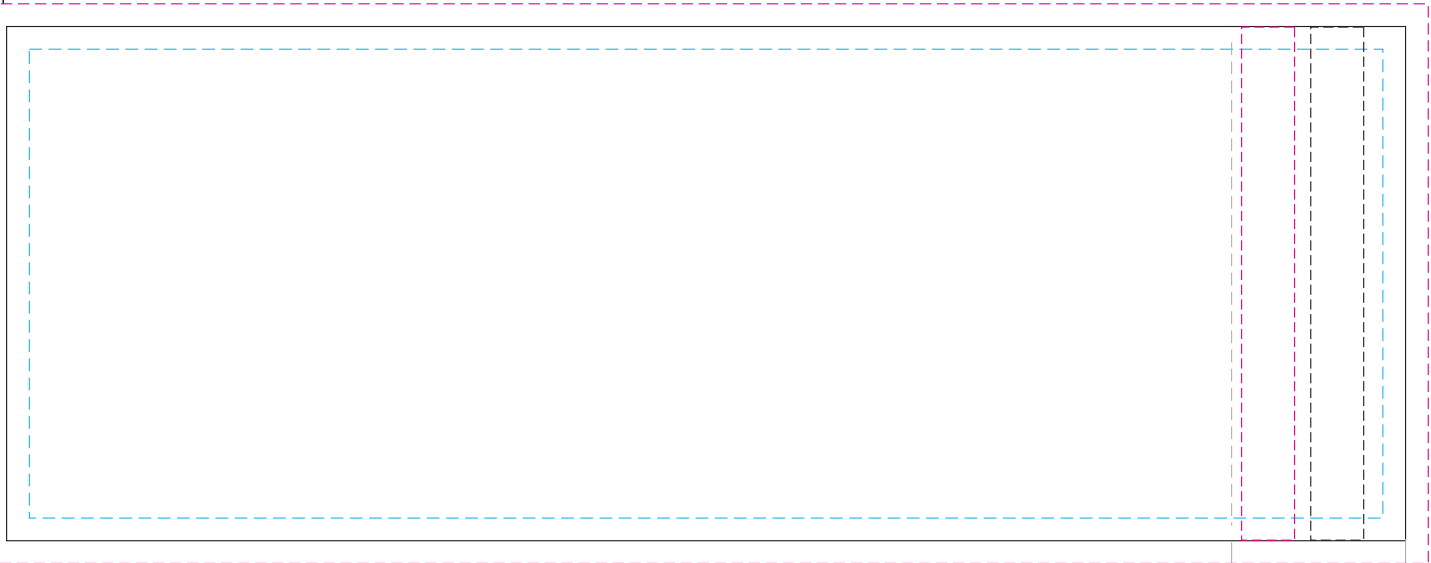

100% of Actual Size
Screen Print

POSITION E

POSITION K

100% of Actual Size
Offset Print FRONT
185mm

68mm

Blue Line = The SIGNIFICANT PRINT AREA
(Keep all critical images & text within this box)
Black Line = Maximum print area, Trim Line
Pink Line = Bleed off to here

23mm
This part will be visible through the transparent barrel and should generally be used for your logo and/or contact information.
Black dashed line = Position E
Pink dashed line = Position K

100% of Actual Size
Offset Print BACK
185mm

68mm

Blue Line = The SIGNIFICANT PRINT AREA
(Keep all critical images & text within this box)
Black Line = Maximum print area, Trim Line
Pink Line = Bleed off to here