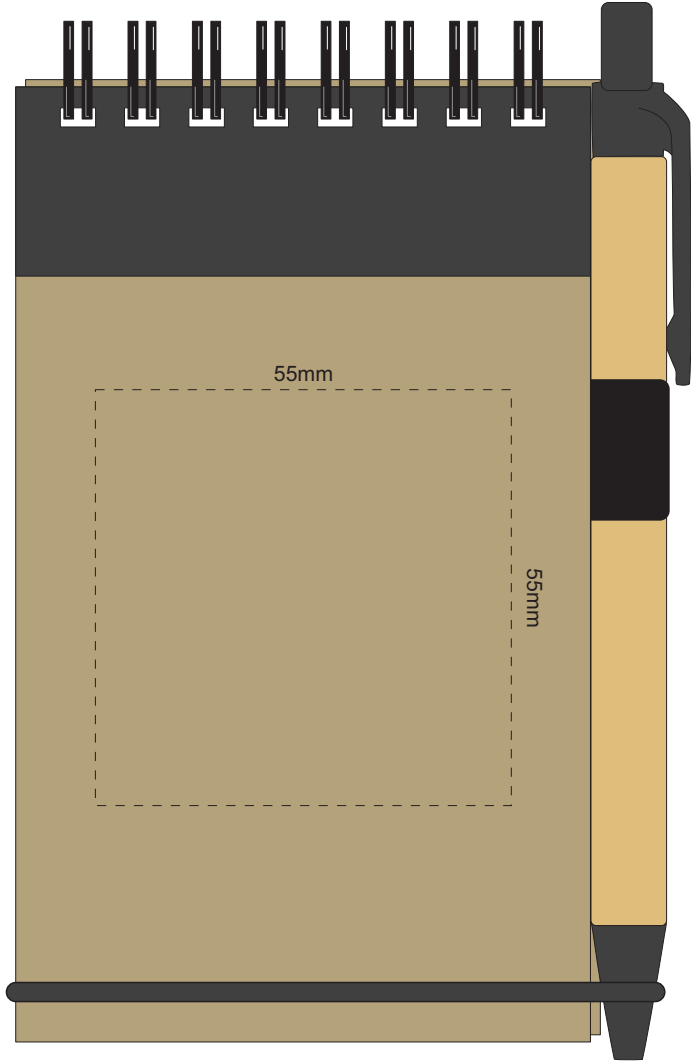

100% of Actual Size  
Pad Print

100% of Actual Size  
Pad Print

POSITION D

POSITION E

Please note when pen is printed in position D,  
print is not visible when in the notebook holder.

100% of Actual Size  
Direct Digital

POSITION D

POSITION E

Please note when pen is printed in position D,  
print is not visible when in the notebook holder.