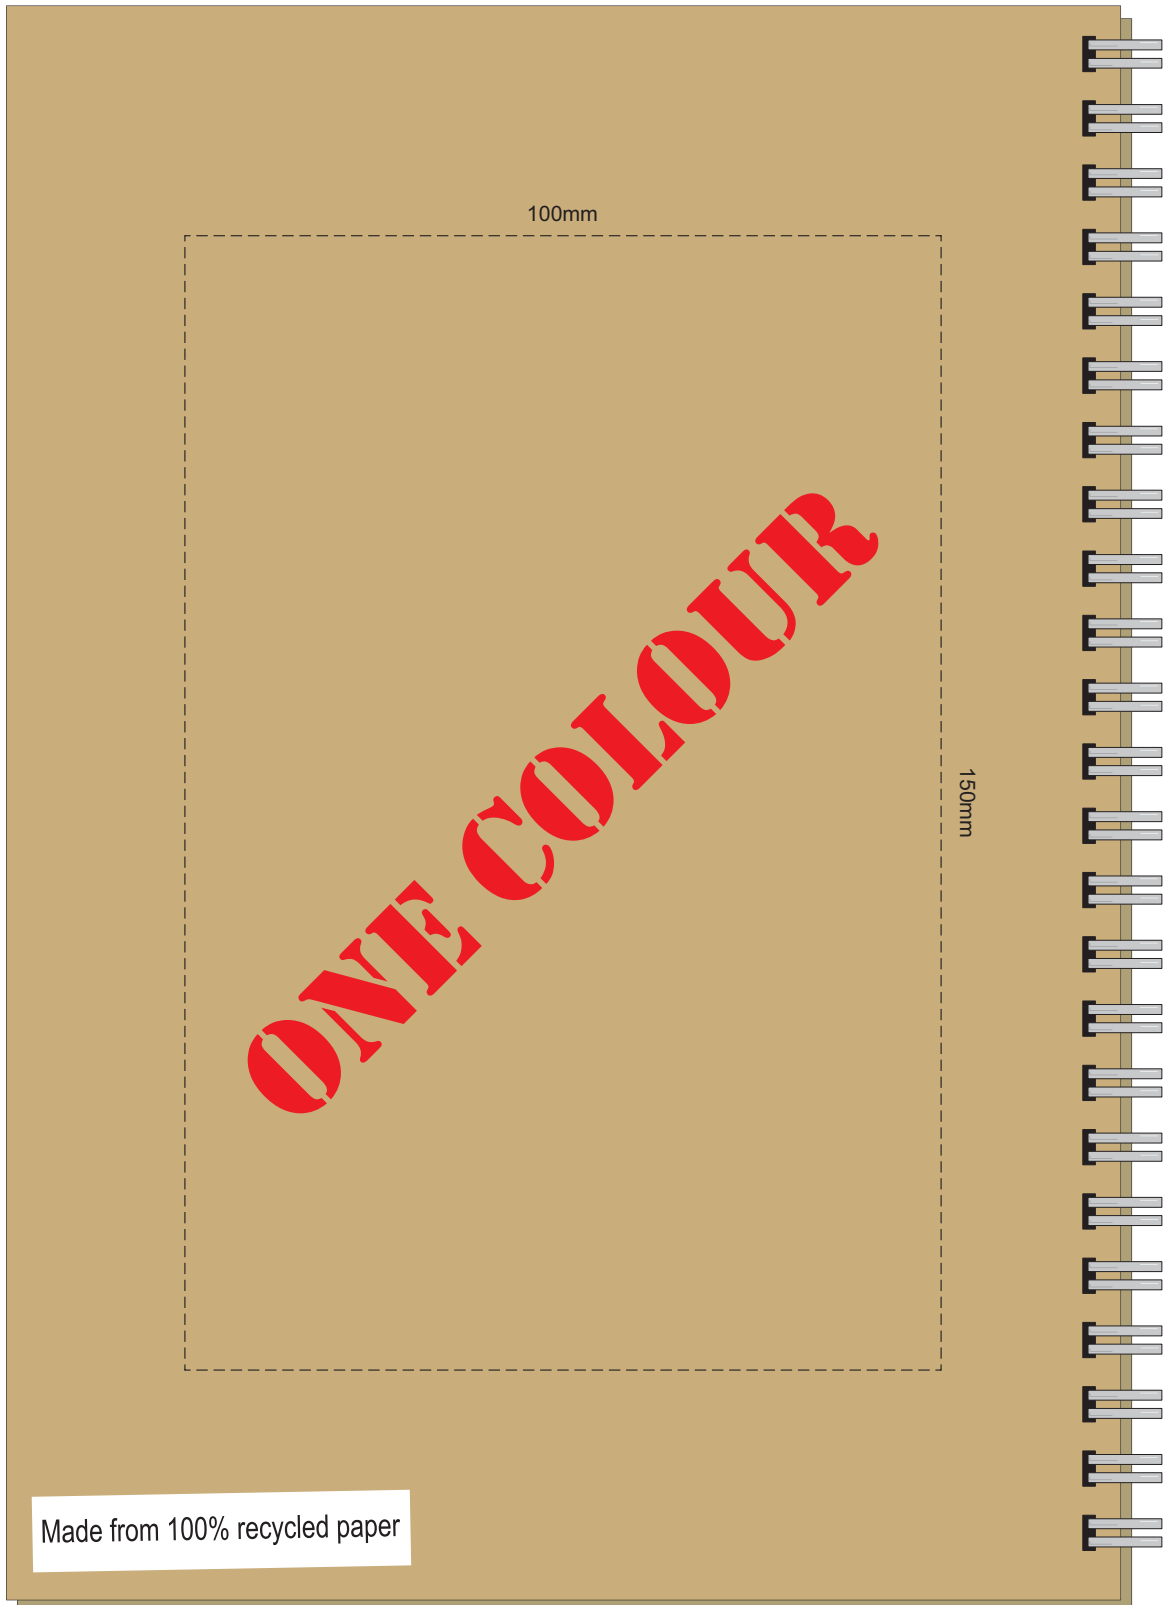

100% of Actual Size
Pad Print

Branding area can be moved anywhere within the red line.

100% of Actual Size
Pad Print
BACK

Made from 100% recycled paper

Branding area can be moved **anywhere** within the red line.

100% of Actual Size
Screen Print (one colour)

100% of Actual Size
Screen Print (one colour)
BACK

ONE COLOUR

Made from 100% recycled paper