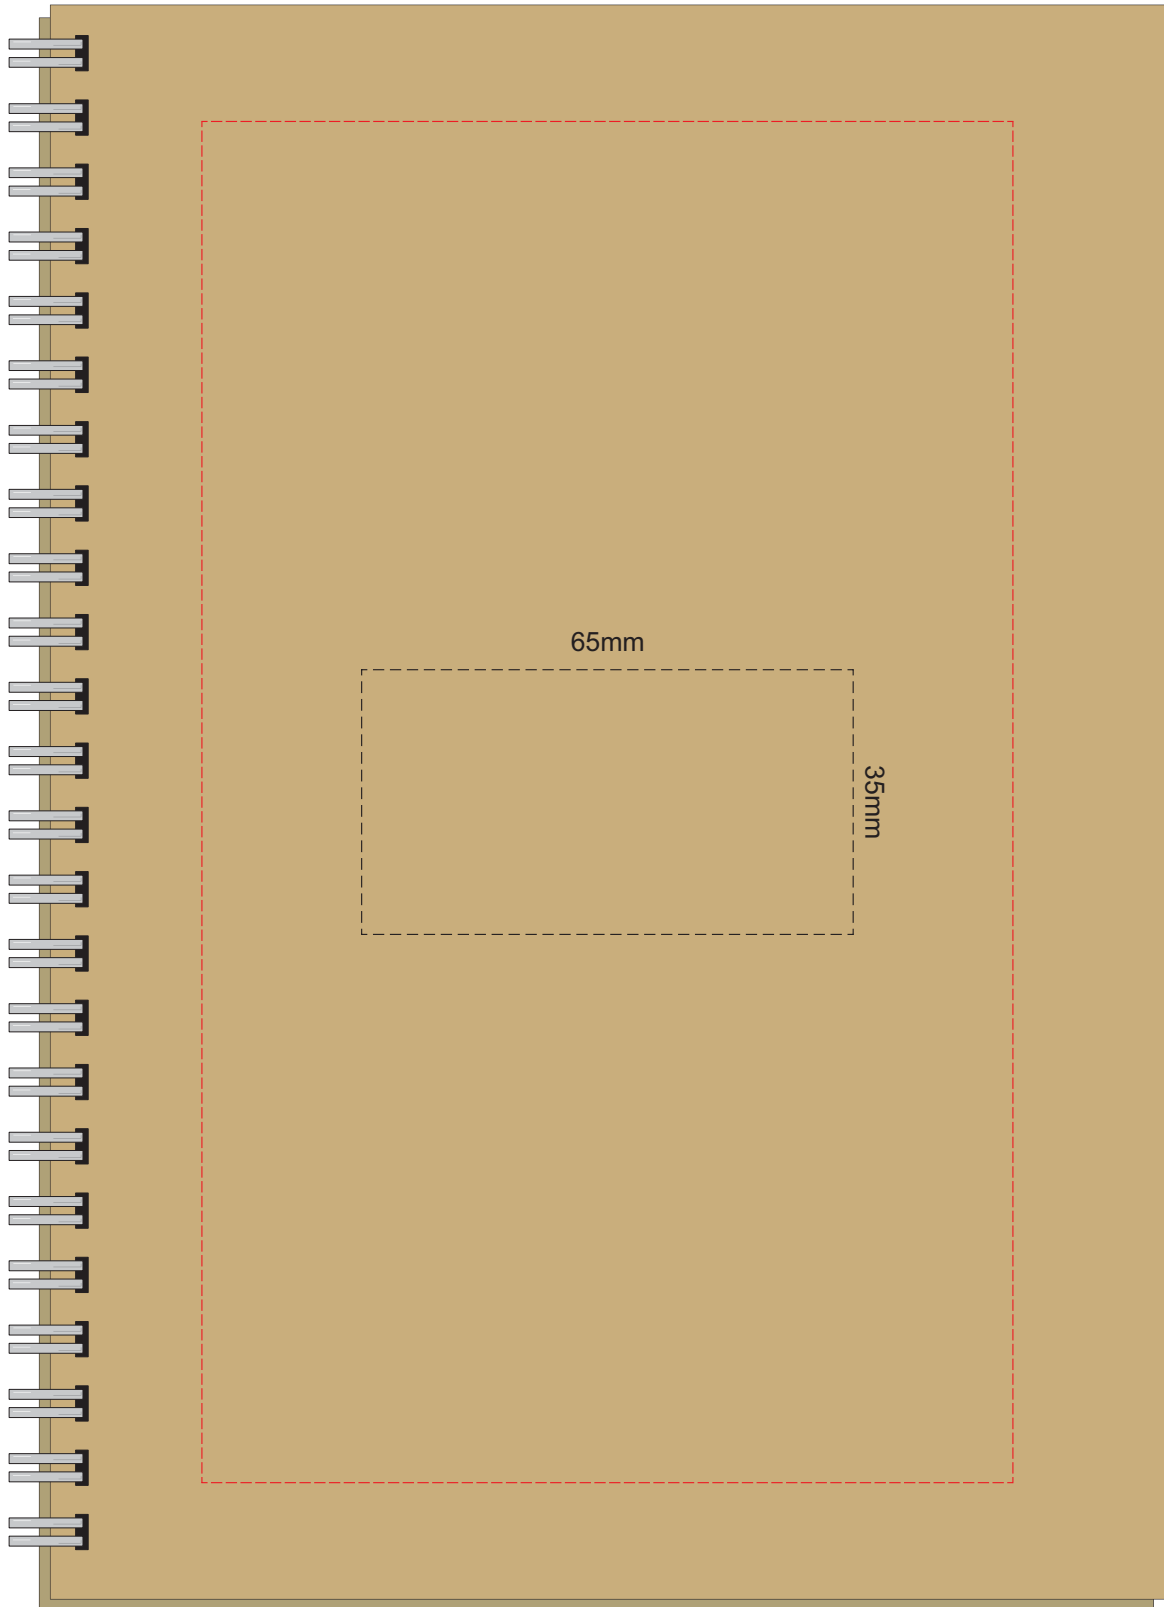

100% of Actual Size
Pad Print

Branding area can be moved anywhere within the red line.

100% of Actual Size
Pad Print
BACK

Made from 100% recycled paper

Branding area can be moved **anywhere** within the red line.

100% of Actual Size
Screen Print (one colour)

100% of Actual Size
Screen Print (one colour)
BACK

ONE COLOUR

Made from 100% recycled paper