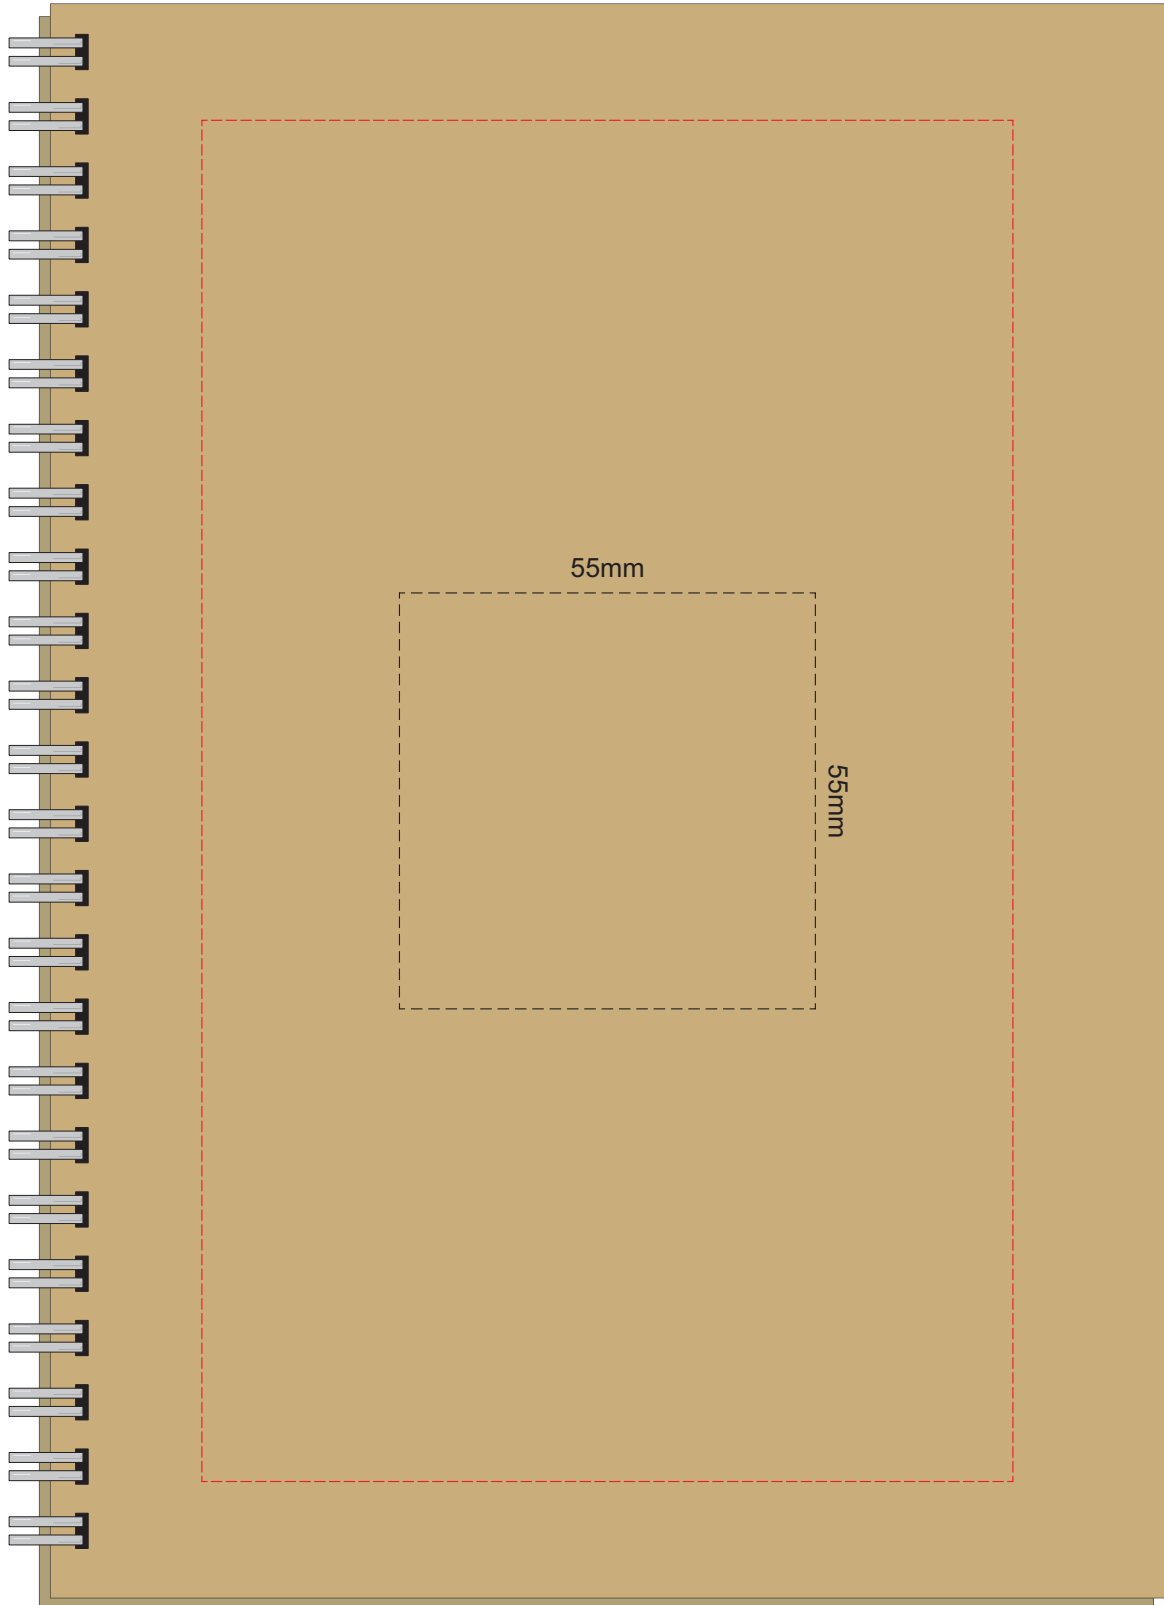

100% of Actual Size
Pad Print

Branding area can be moved anywhere within the red line.

100% of Actual Size
Pad Print
BACK

Made from 100% recycled paper

Branding area can be moved **anywhere** within the red line.

100% of Actual Size
Screen Print (one colour)

100% of Actual Size
Screen Print (one colour)
BACK

ONE COLOUR

Made from 100% recycled paper