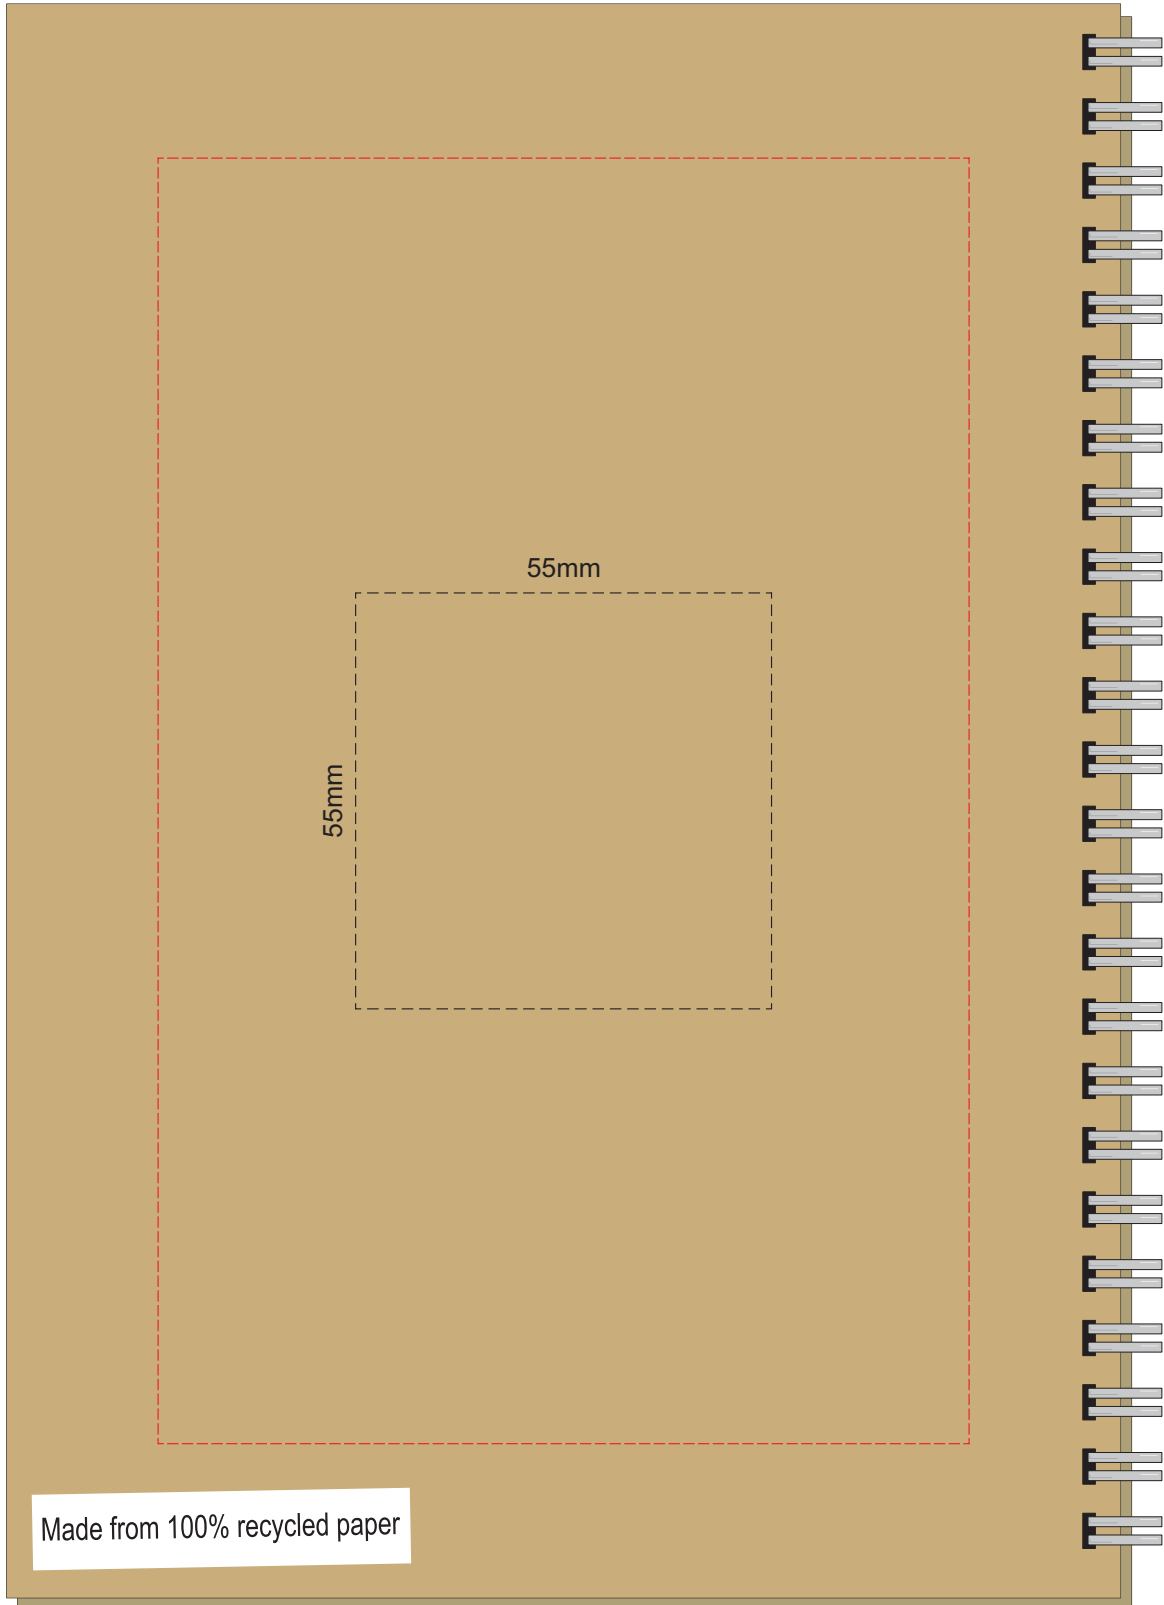

100% of Actual Size
Pad Print

Branding area can be moved anywhere within the red line.

100% of Actual Size
Pad Print
BACK

Made from 100% recycled paper

Branding area can be moved **anywhere** within the red line.

100% of Actual Size
Screen Print (one colour)

100% of Actual Size
Screen Print (one colour)
BACK

ONE COLOUR

Made from 100% recycled paper