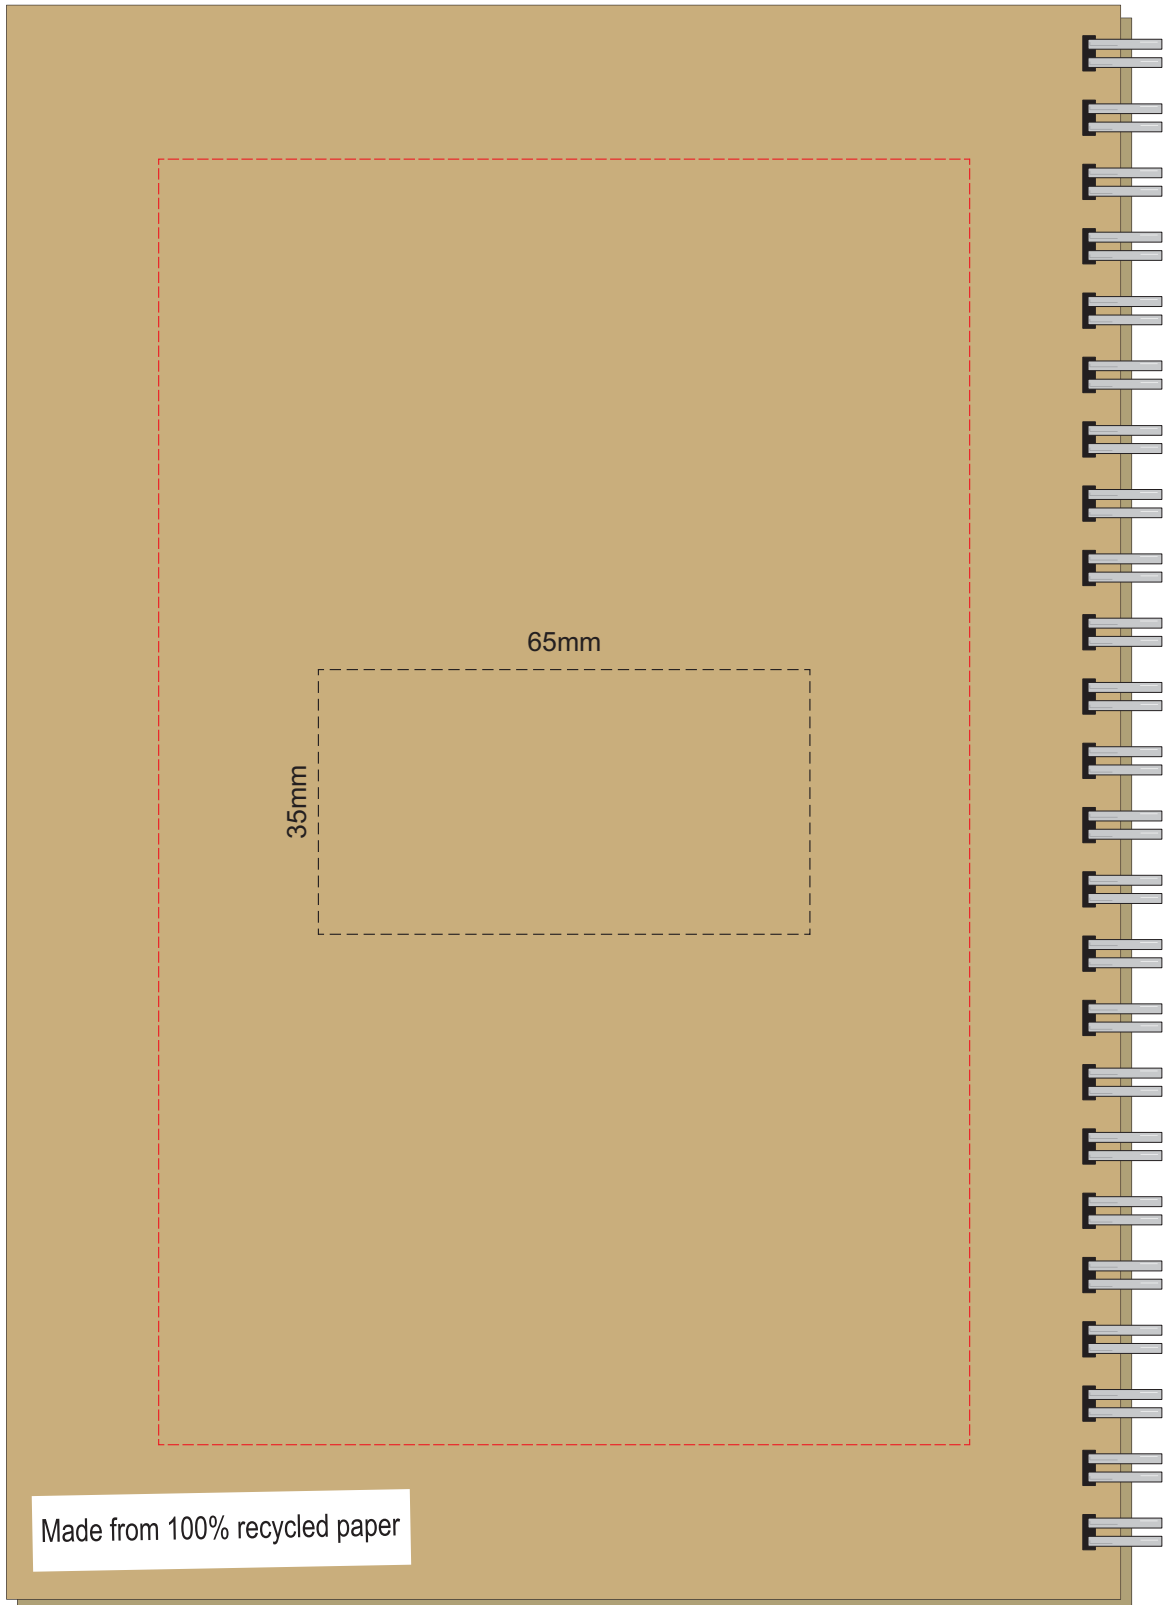

100% of Actual Size
Pad Print

Branding area can be moved anywhere within the red line.

100% of Actual Size
Pad Print
BACK

Made from 100% recycled paper

Branding area can be moved **anywhere** within the red line.

100% of Actual Size
Screen Print (one colour)

100% of Actual Size
Screen Print (one colour)
BACK

ONE COLOUR

Made from 100% recycled paper