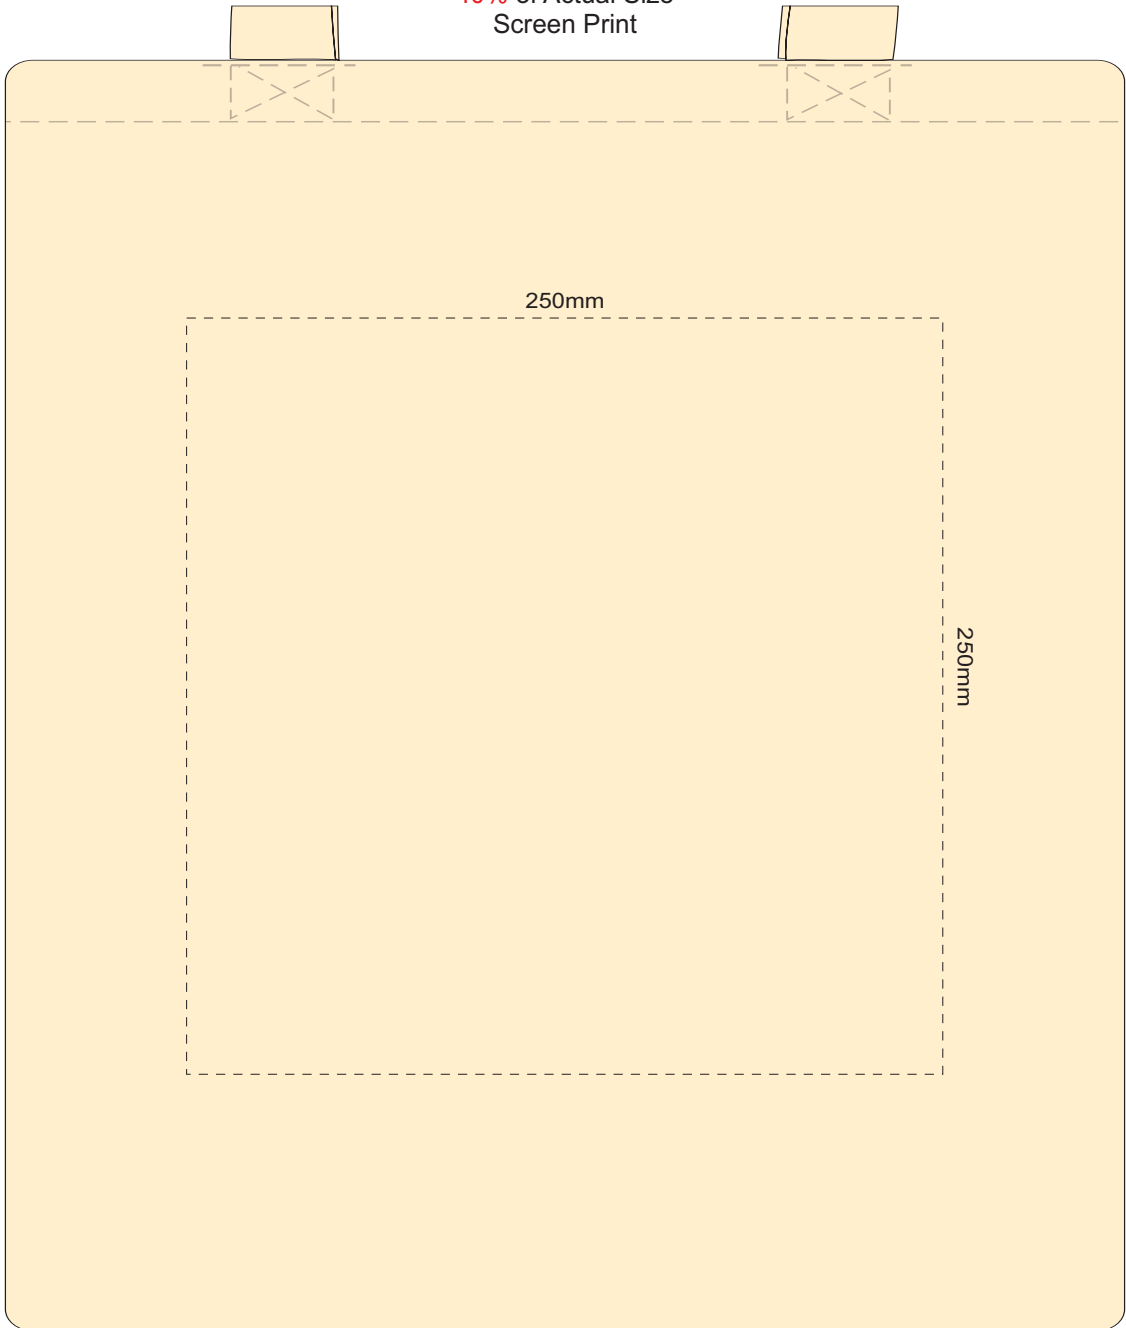

40% of Actual Size  
Screen Print

40% of Actual Size  
Colourflex Transfer

Orientation of the print areas may be rotated to best suit your needs.