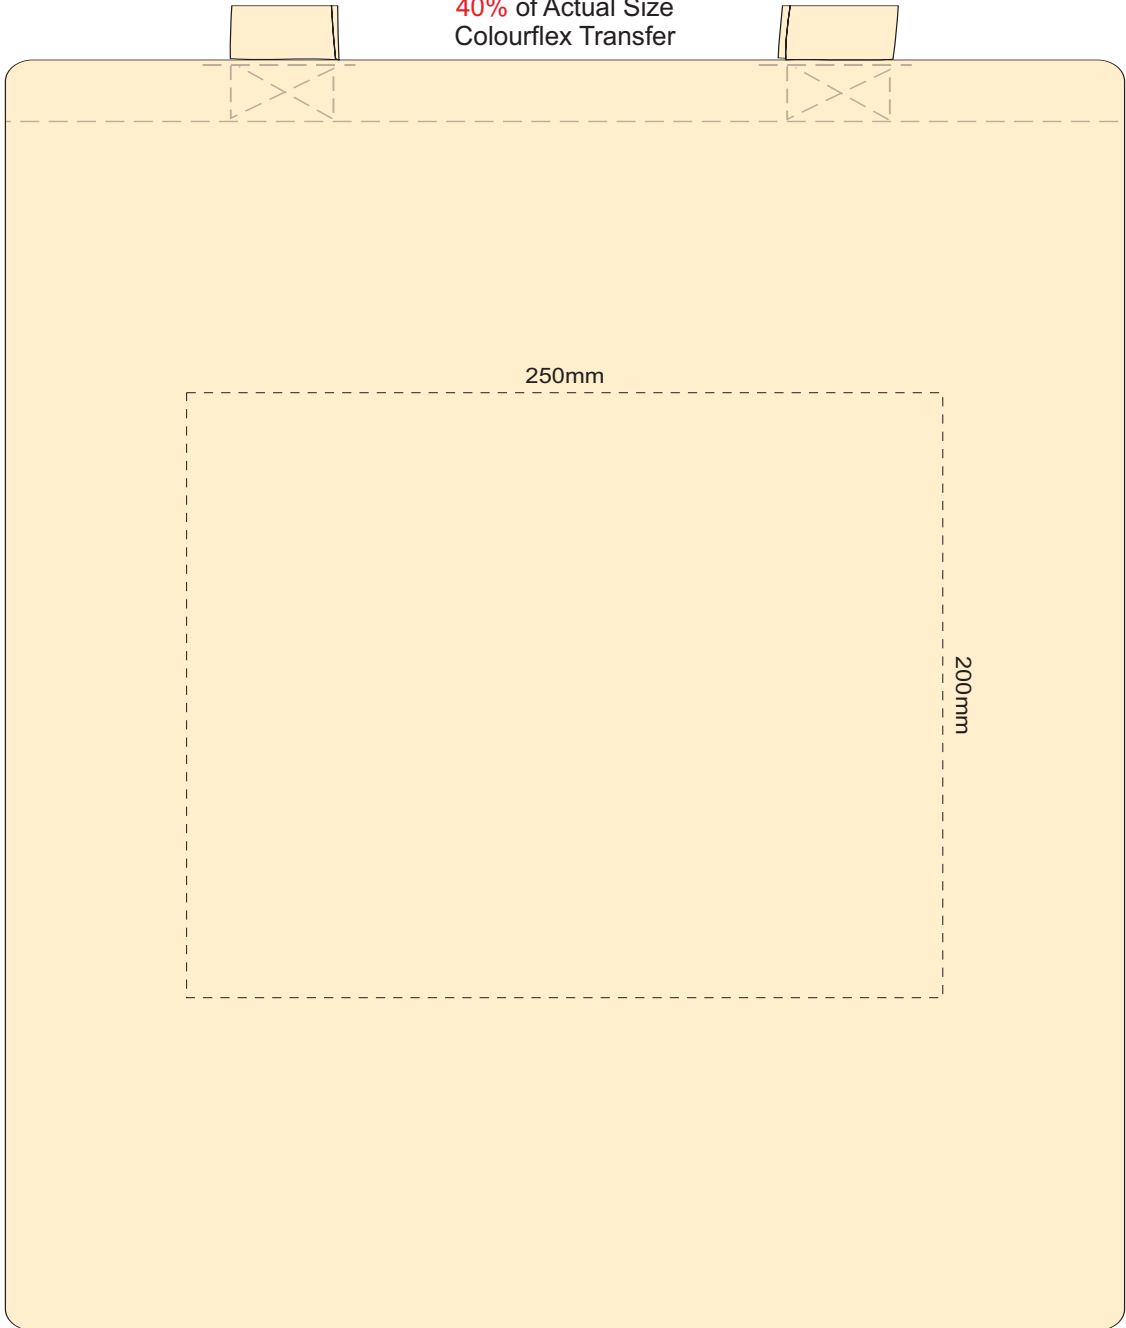

40% of Actual Size  
Screen Print

40% of Actual Size  
Colourflex Transfer

Orientation of the print areas may be rotated to best suit your needs.