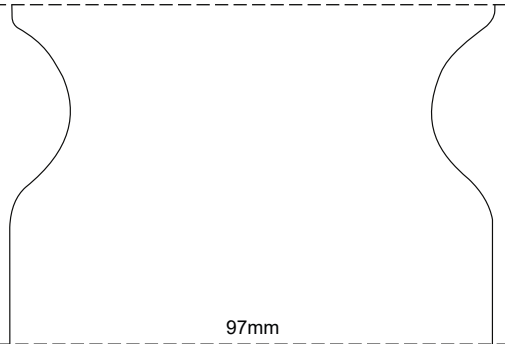

SILVER

FROSTED

90% of Actual Size
Screen Print

97mm

97mm

25mm

25mm

97mm

97mm

9mm Unprintable Area

85mm

18mm Unprintable Area

85mm

9mm Unprintable Area