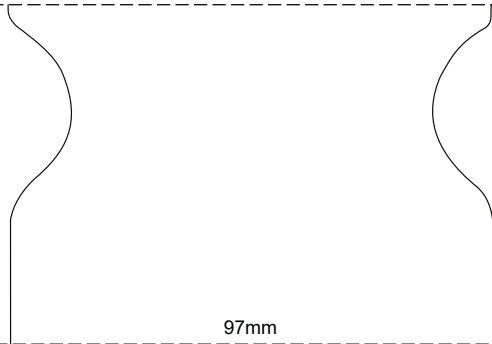

SILVER

FROSTED

90% of Actual Size
Screen Print

97mm

97mm

25mm

25mm

97mm

97mm

9mm Unprintable Area

85mm

18mm Unprintable Area

85mm

9mm Unprintable Area