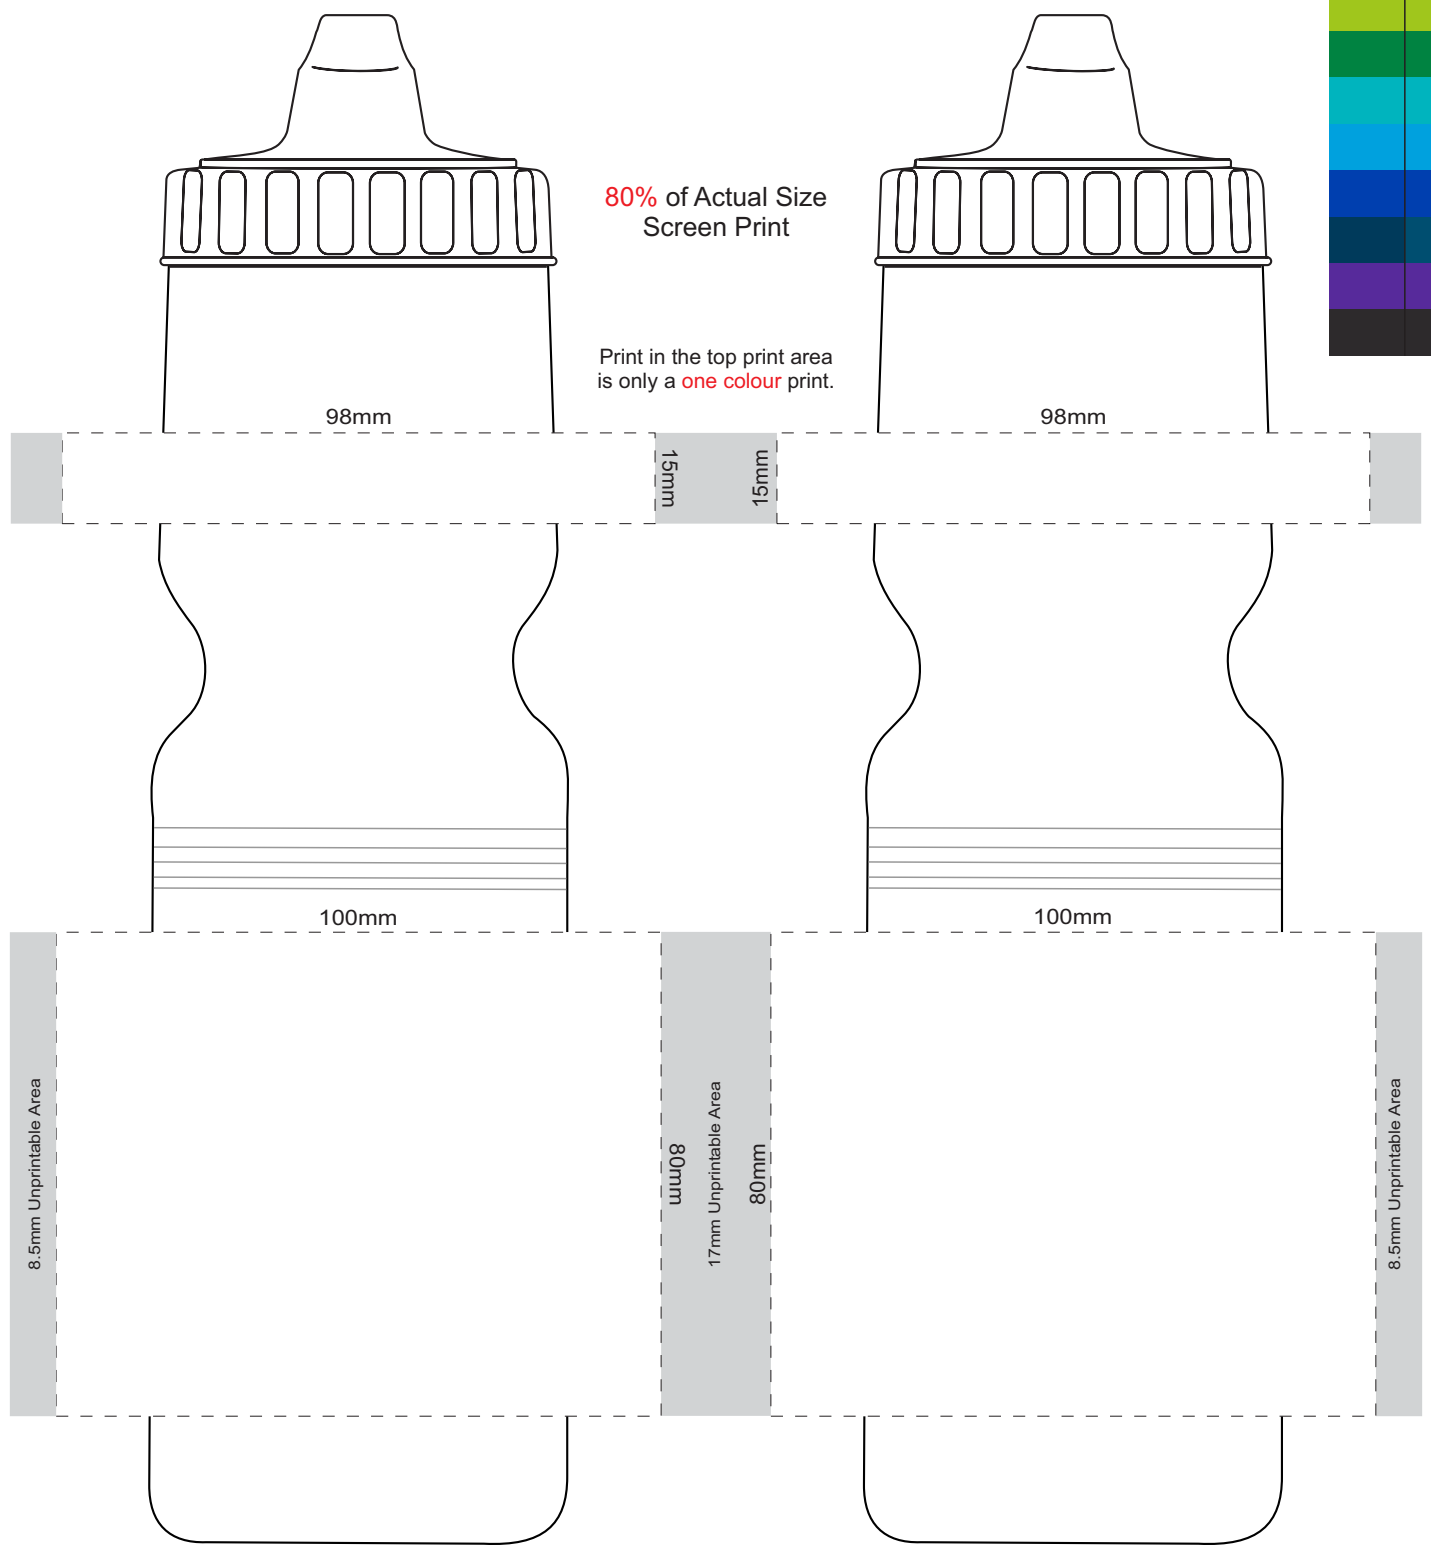

Bottle Colour	Cap Colour
SILVER	
FROSTED CLEAR	

**PLEASE NOTE:** Tight registration is available on one side only.