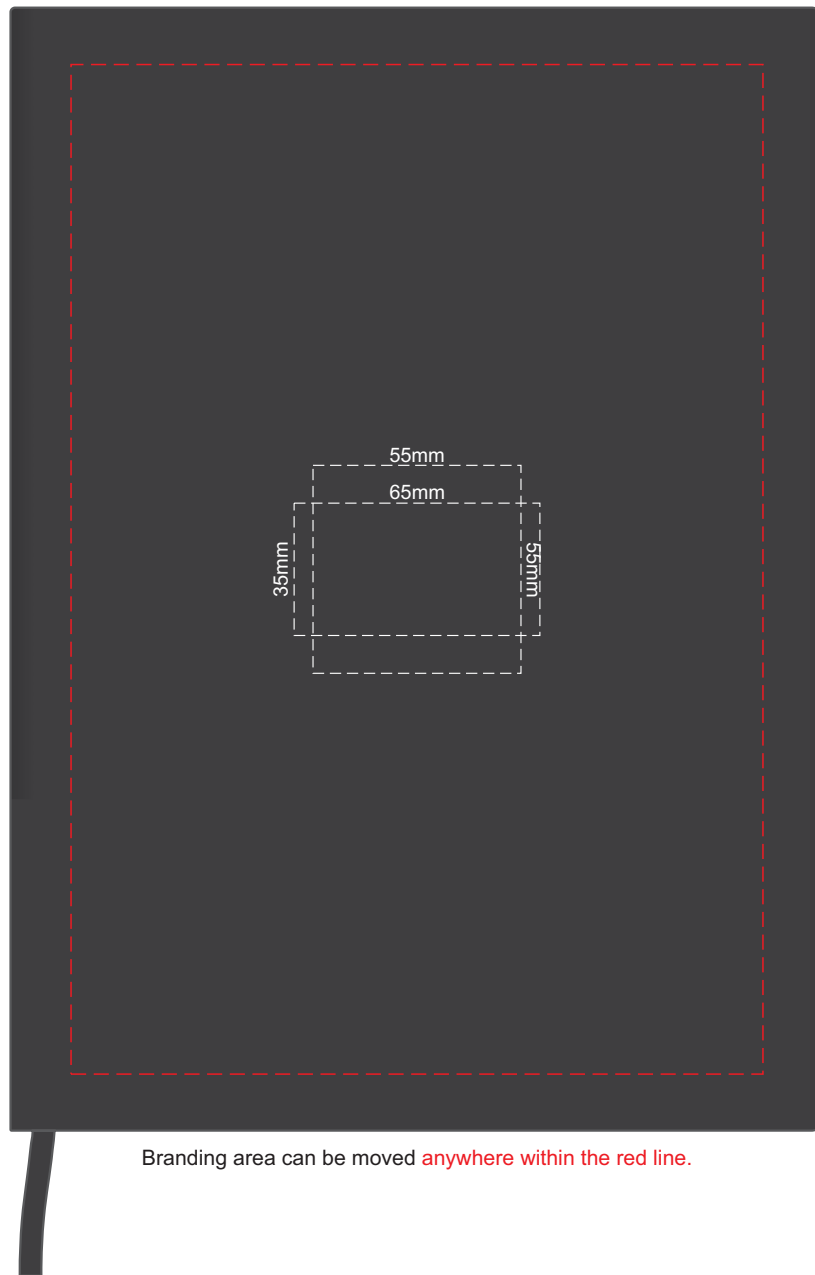

50% of Actual Size
Pad Print

Branding area can be moved **anywhere within the red line.**

50% of Actual Size
Screen Print (one colour)

50% of Actual Size
Thermo Debossing
Thermo Debossing XL