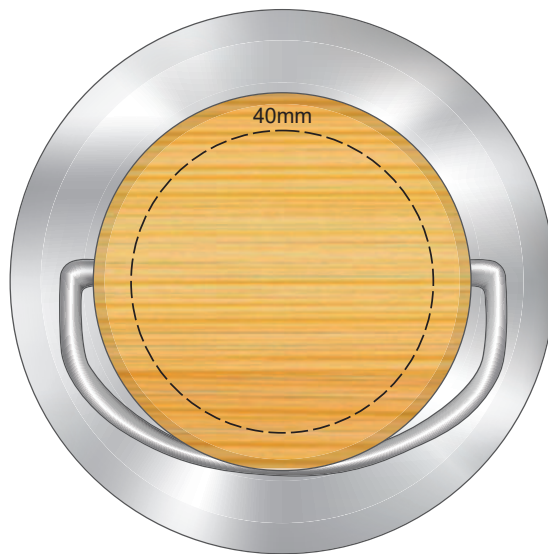

100% of Actual Size
Pad Print

100% of Actual Size
Screen Print

180mm

120mm

Red Line = Exact opposites of the product
(centre artwork to the red line)

100% of Actual Size
Engraving on Stainless Steel Lid

Engraves to a Natural Etch

100% of Actual Size
Engraving on Wooden Lid

This product is a natural material, please allow for variances in grain pattern and engraving colour.

Engraves to a Natural Etch

100% of Actual Size
Engraving

Engraves to a
Natural Etch

80% of Actual Size
Digital Rotary

224mm

163mm

Red Line = Exact opposites of the product
(centre artwork to the red line)

Stainless Steel Lid

Wooden Lid

70% of Actual Size
Pad Print (one colour)